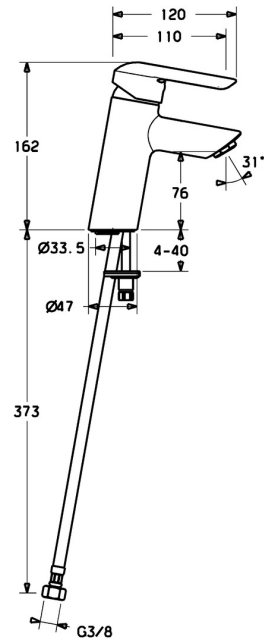

EAN: 4015474257801  
[static.hansa.com/52372273](http://static.hansa.com/52372273)

- Washbasin
- Single-lever
- Deck mounted
- Chrome
- Fixed spout
- PCA® - constant flow rate regardless of pressure variations
- Hot/Cold symbols, Single operating lever/handle
- Limitation option for maximum temperature and flow-rate, Adjustable hot water stop (included, retrofittable)
- ø 35 mm ceramic cartridge for flow and temperature control
- Flexible inlet pipes
- Inner body made of DZR brass, Rapid installation system
- Without pop-up waste, Without draw-rod opening

### Flow properties

Flow-rate at 3 bar (with flow controller) **6.0 l/min**

### Technical properties

DN-size (nominal dimension) **DN15**  
 Hot water supply **max. +70°C**  
 Working pressure **0.5-10 bar**  
 Connection size **G3/8**  
 Projection **110 mm**  
 Backflow prevention (EN1717) **AA**  
 Material **Brass**

### SP52562273

	Name	Code
1	Lever	59913840
1	Lever	59914629
1.1	Screw, M5x8, SW2.5	59904755
1.3	Symbol plug Grey	59912112
2	Covering cap, 33x3 mm	59912504
3	Tightening nut, M40x1	1003409V
4	Cartridge, 3.5 Eco	59912324
4	Cartridge, 3.5 Classic	59913075
4.1	Temperature adjustment limiter	59912325
4.3	O-ring, d 28.24x2.62 Discontinued	59912590
4.4	O-ring, d 10.10x1.60 Discontinued	59905072
5.1	Pop-up operating rod	59913587
5.2	Swivel joint	59904624
5.3	Bottom seal	59914591
5.5	Fixing plate	59904765
5.6	Screw, M8x1, SW13	59904766
5.7	Fixing set	59912113
5.8	Flexible pipe, L=430, G3/8-M10x1 RH Discontinued	59913213
5.9	Flexible pipe, L=430, G3/8-M10x1	59912515
5.10	O-ring, d 7.65x1.78	59902337
5.11	Gasket, 9.5x14.4x2	59912551
5.12	Fixing screw, M8x1, L=140	59912474
6	Aerator, M24x1, 6 l/min	59913727
7	Pop-up waste	59904620
7	Pop-up waste, (2019-)	59914764
N.I.	Key, SW30/34	59912108