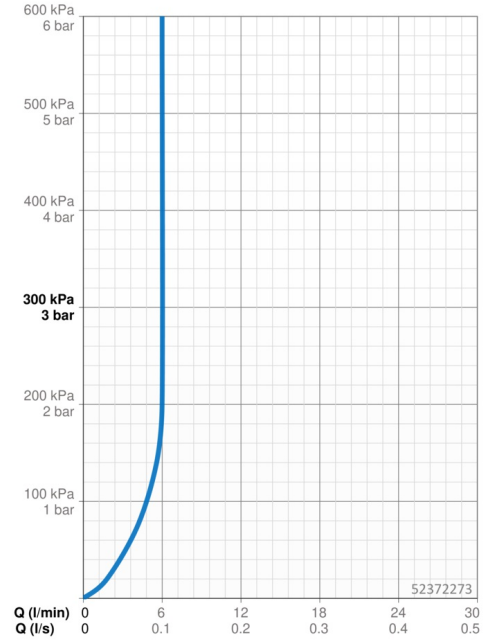

Technical data

Flow properties

Flow-rate at 3 bar (with flow controller) **6.0 l/min**

Technical properties

DN-size (nominal dimension) **DN15**
Hot water supply **max. +70°C**
Working pressure **0.5-10 bar**
Connection size **G3/8**
Projection **110 mm**
Backflow prevention (EN1717) **AA**
Material **Brass**

Regulations

EN standard **EN 817**
Noise class **I (ISO 3822)**

Approvals and Declarations

KIWA **K6116/08**
Declaration of conformity **DoC**