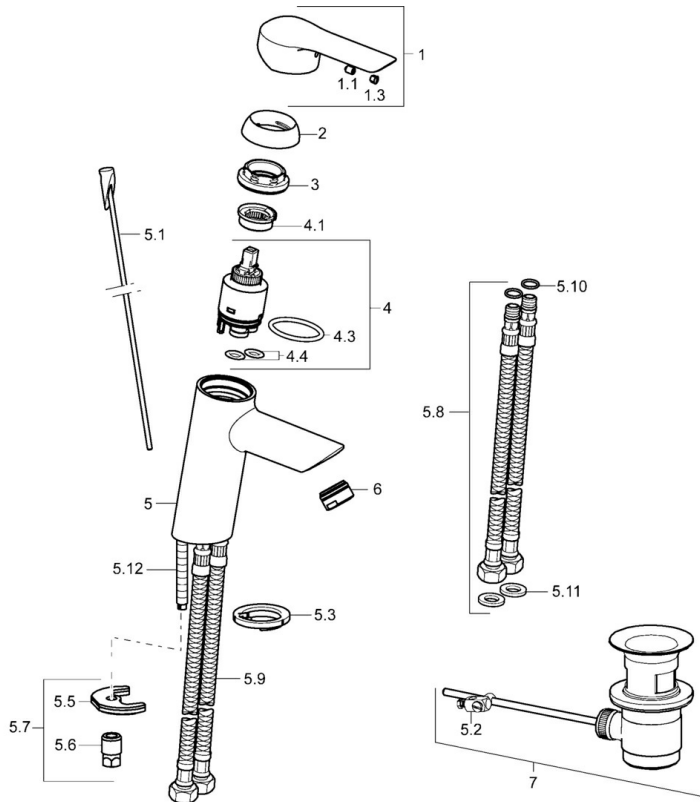

EAN: 4015474257801  
[static.hansa.com/52372273](http://static.hansa.com/52372273)

- Washbasin
- Single-lever
- Deck mounted
- Chrome
- Fixed spout
- PCA® - constant flow rate regardless of pressure variations
- Hot/Cold symbols, Single operating lever/handle
- Limitation option for maximum temperature and flow-rate, Adjustable hot water stop (included, retrofittable)
- ø 35 mm ceramic cartridge for flow and temperature control
- Flexible inlet pipes
- Inner body made of DZR brass, Rapid installation system
- Without pop-up waste, Without draw-rod opening

### Technical properties

DN-size (nominal dimension) **DN15**  
 Hot water supply **max. +70°C**  
 Working pressure **0.5-10 bar**  
 Connection size **G3/8**  
 Projection **110 mm**  
 Backflow prevention (EN1717) **AA**  
 Material **Brass**

## Spare parts

### SP52562273

	Name	Code
1	Lever	59913840
1	Lever	59914629
1.1	Screw, M5x8, SW2.5	59904755
1.3	Symbol plug Grey	59912112
2	Covering cap, 33x3 mm	59912504
3	Tightening nut, M40x1	1003409V
4	Cartridge, 3.5 Eco	59912324
4	Cartridge, 3.5 Classic	59913075
4.1	Temperature adjustment limiter	59912325
4.3	O-ring, d 28.24x2.62 Discontinued	59912590
4.4	O-ring, d 10.10x1.60 Discontinued	59905072
5.1	Pop-up operating rod	59913587
5.2	Swivel joint	59904624
5.3	Bottom seal	59914591
5.5	Fixing plate	59904765
5.6	Screw, M8x1, SW13	59904766
5.7	Fixing set	59912113
5.8	Flexible pipe, L=430, G3/8-M10x1 RH Discontinued	59913213
5.9	Flexible pipe, L=430, G3/8-M10x1	59912515
5.10	O-ring, d 7.65x1.78	59902337
5.11	Gasket, 9.5x14.4x2	59912551
5.12	Fixing screw, M8x1, L=140	59912474
6	Aerator, M24x1, 6 l/min	59913727
7	Pop-up waste	59904620
7	Pop-up waste, (2019-)	59914764
N.I.	Key, SW30/34	59912108