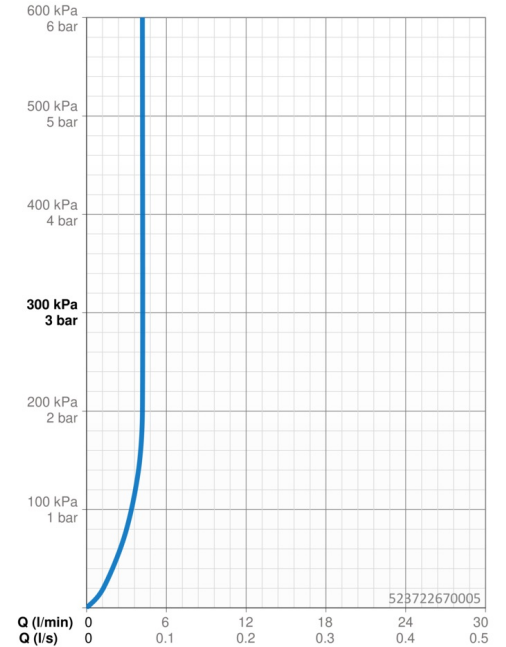

Technical data

Flow properties

Flow-rate at 3 bar (with flow controller) **4.2 l/min**

Technical properties

Hot water supply **max. +70°C**
Working pressure **0.5-10 bar**
Connection size **G3/8**
Projection **114 mm**
Backflow prevention (EN1717) **AA**
Material **Brass**

Regulations

EN standard **EN 817**
Noise class **I (ISO 3822)**

Approvals and Declarations

Declaration of conformity **DoC**
EPD **S-P-06391**