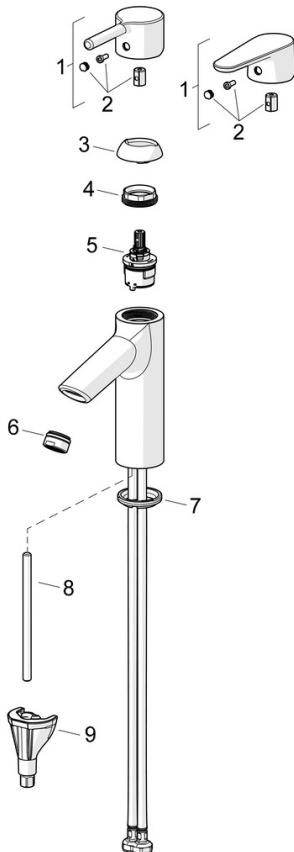

Easy to install with the 3S installation system.

High quality
 Sleek design
 Made in Europe

Washbasin faucet with maximum comfort

- ECO Building
- Single-lever
- Deck mounted
- Chrome
- Fixed spout
- PCA® - constant flow rate regardless of pressure variations
- Single operating lever/handle, Pin shape, Hot/Cold symbols
- Limitation option for maximum temperature and flow-rate
- ø 30 mm ceramic cartridge for flow and temperature control
- Flexible inlet pipes
- Inner body made of DZR brass, 3S-installation system for safe and simple mounting

Technical data

Flow properties

Flow-rate at 3 bar (with flow controller) **4.2 l/min**

Technical properties

Hot water supply **max. +70°C**
 Working pressure **0.5-10 bar**
 Connection size **G3/8**
 Projection **114 mm**
 Backflow prevention (EN1717) **AA**
 Material **Brass**

Regulations

EN standard **EN 817**
 Noise class **I (ISO 3822)**

Approvals and Declarations

Declaration of conformity **DoC**
 EPD **S-P-06391**

Spare parts

SP5242263-GB

	Name	Code
01	Lever	1014995V
01	Lever	1015000V
02	Symbol plug	1012105V
03	Covering cap	1012421V
04	Tightening nut, M34x1.5	1012133V
05	Cartridge, 3.0	1014428V
06	Aerator, M24x1, -105	59914550
07	Bottom seal	59914591
08	Fixing screw, M8x1, L=130	59914474
09	Fixing set	59914475