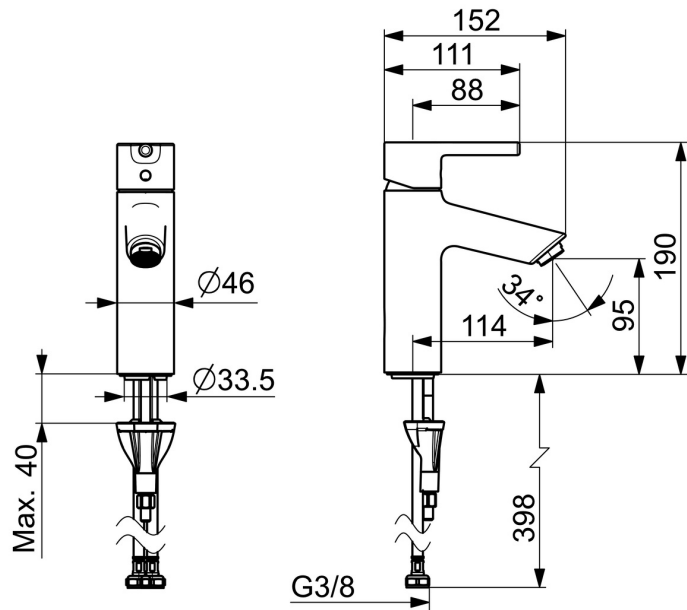

Easy to install with the 3S installation system.

High quality
 Sleek design
 Made in Europe

Washbasin faucet with maximum comfort

- ECO Building
- Single-lever
- Deck mounted
- Chrome
- Fixed spout
- PCA® - constant flow rate regardless of pressure variations
- Single operating lever/handle, Pin shape, Hot/Cold symbols
- Limitation option for maximum temperature and flow-rate
- ø 30 mm ceramic cartridge for flow and temperature control
- Flexible inlet pipes
- Inner body made of DZR brass, 3S-installation system for safe and simple mounting

Technical data

Flow properties

Flow-rate at 3 bar (with flow controller) **4.2 l/min**

Technical properties

Hot water supply **max. +70°C**
 Working pressure **0.5-10 bar**
 Connection size **G3/8**
 Projection **114 mm**
 Backflow prevention (EN1717) **AA**
 Material **Brass**

Regulations

EN standard **EN 817**
 Noise class **I (ISO 3822)**

Approvals and Declarations

Declaration of conformity **DoC**
 EPD **S-P-06391**

Spare parts

SP5242263-GB

	Name	Code
01	Lever	1014995V
01	Lever	1015000V
02	Symbol plug	1012105V
03	Covering cap	1012421V
04	Tightening nut, M34x1.5	1012133V
05	Cartridge, 3.0	1014428V
06	Aerator, M24x1, -105	59914550
07	Bottom seal	59914591
08	Fixing screw, M8x1, L=130	59914474
09	Fixing set	59914475