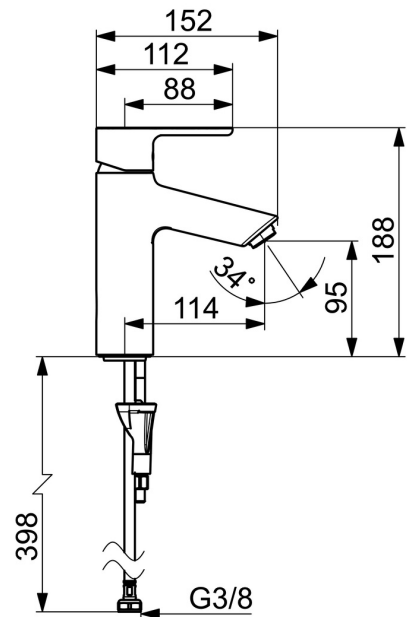

Easy to install with the 3S installation system.

High quality  
 Sleek design  
 Made in Europe

Washbasin faucet with maximum comfort

- Washbasin
- Single-lever
- Deck mounted
- Chrome
- Fixed spout
- PCA® - constant flow rate regardless of pressure variations
- Single operating lever/handle, Hot/Cold symbols
- Limitation option for maximum temperature and flow-rate
- $\varnothing$  30 mm ceramic cartridge for flow and temperature control
- Flexible inlet pipes
- Inner body made of DZR brass, 3S-installation system for safe and simple mounting
- Without pop-up waste

### Flow properties

Flow-rate at 3 bar (with flow controller) **6.0 l/min**

### Technical properties

Hot water supply **max. +70°C**  
 Working pressure **0.5-10 bar**  
 Connection size **G3/8**  
 Projection **114 mm**  
 Backflow prevention (EN1717) **AA**  
 Material **Brass**

### SP52372263

	Name	Code
01	Lever	1014995V
01	Lever	1015000V
02	Symbol plug	1012105V
03	Covering cap	1012421V
04	Tightening nut, M34x1.5	1012133V
05	Cartridge, 3.0	1014428V
06	Aerator, M24x1, 6 l/min	59913727
07	Bottom seal	59914591
08	Fixing screw, M8x1, L=130	59914474
09	Fixing set	59914475