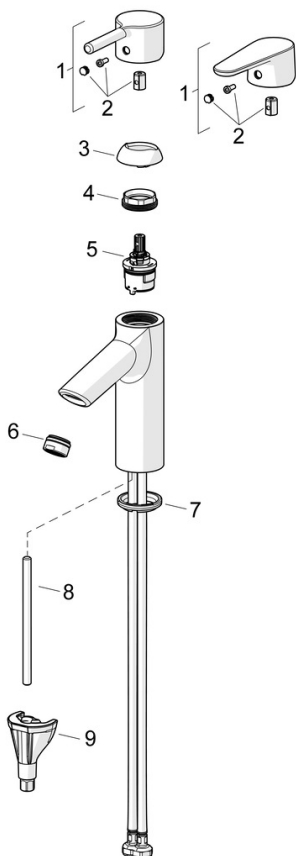

Easy to install with the 3S installation system.

High quality  
 Sleek design  
 Made in Europe

Washbasin faucet with maximum comfort

- Washbasin
- Single-lever
- Deck mounted
- Chrome
- Fixed spout
- PCA® - constant flow rate regardless of pressure variations
- Single operating lever/handle, Hot/Cold symbols
- Limitation option for maximum temperature and flow-rate
- $\varnothing$  30 mm ceramic cartridge for flow and temperature control
- Flexible inlet pipes
- Inner body made of DZR brass, 3S-installation system for safe and simple mounting
- Without pop-up waste

### Technical properties

Hot water supply **max. +70°C**  
 Working pressure **0.5-10 bar**  
 Connection size **G3/8**  
 Projection **114 mm**  
 Backflow prevention (EN1717) **AA**  
 Material **Brass**

## Spare parts

### SP52372263

	Name	Code
01	Lever	1014995V
01	Lever	1015000V
02	Symbol plug	1012105V
03	Covering cap	1012421V
04	Tightening nut, M34x1.5	1012133V
05	Cartridge, 3.0	1014428V
06	Aerator, M24x1, 6 l/min	59913727
07	Bottom seal	59914591
08	Fixing screw, M8x1, L=130	59914474
09	Fixing set	59914475