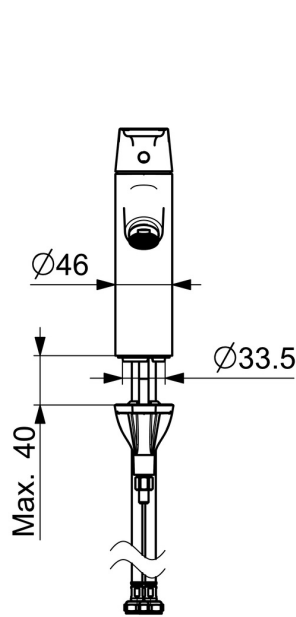

Easy to install with the 3S installation system.

High quality  
 Sleek design  
 Made in Europe

Washbasin faucet with maximum comfort

- Washbasin
- Single-lever
- Deck mounted
- Chrome
- Fixed spout
- PCA® - constant flow rate regardless of pressure variations
- Single operating lever/handle, Hot/Cold symbols
- Limitation option for maximum temperature and flow-rate
- $\varnothing$  30 mm ceramic cartridge for flow and temperature control
- Flexible inlet pipes
- Inner body made of DZR brass, 3S-installation system for safe and simple mounting
- Without pop-up waste

### Flow properties

Flow-rate at 3 bar (with flow controller) **6.0 l/min**

### Technical properties

Hot water supply **max. +70°C**  
 Working pressure **0.5-10 bar**  
 Connection size **G3/8**  
 Projection **114 mm**  
 Backflow prevention (EN1717) **AA**  
 Material **Brass**

### SP52372263

	Name	Code
01	Lever	1014995V
01	Lever	1015000V
02	Symbol plug	1012105V
03	Covering cap	1012421V
04	Tightening nut, M34x1.5	1012133V
05	Cartridge, 3.0	1014428V
06	Aerator, M24x1, 6 l/min	59913727
07	Bottom seal	59914591
08	Fixing screw, M8x1, L=130	59914474
09	Fixing set	59914475