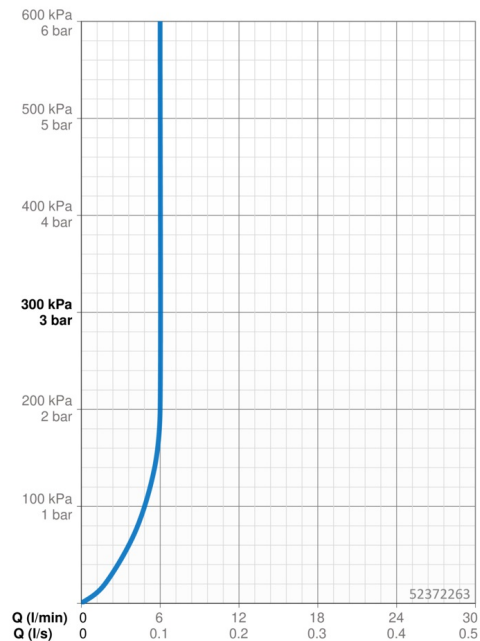

Technical data

Flow properties

Flow-rate at 3 bar (with flow controller) **6.0 l/min**

Technical properties

Hot water supply **max. +70°C**
Working pressure **0.5-10 bar**
Connection size **G3/8**
Projection **114 mm**
Backflow prevention (EN1717) **AA**
Material **Brass**

Regulations

EN standard **EN 817**
Noise class **I (ISO 3822)**

Approvals and Declarations

Declaration of conformity **DoC**
EPD **S-P-06391**