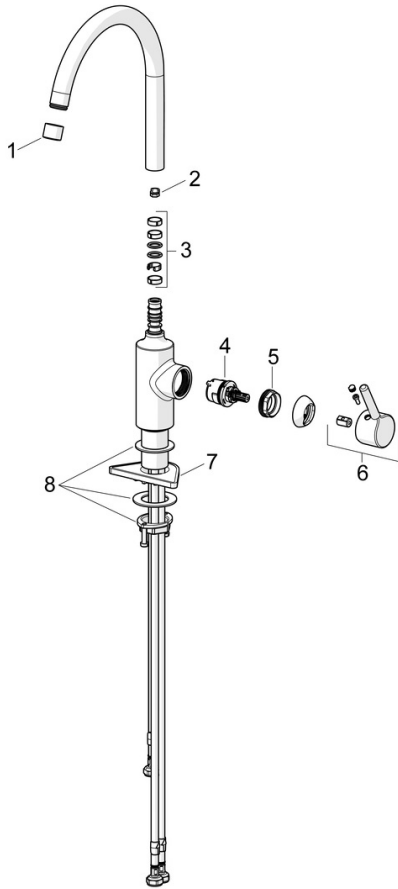

EAN: 4057304019883
static.hansa.com/5222116733

- Kitchen
- Single-lever, side operated, Low pressure
- Deck mounted
- Matt black
- Swivel spout
- Standard aerator, Laminar stream
- Single operating lever/handle, Pin shape, Hot/Cold symbols
- Limitation option for maximum temperature and flow-rate
- Ø 30 mm ceramic cartridge for flow and temperature control
- Flexible inlet pipes
- Inner body made of DZR brass

Technical data

Technical properties

Hot water supply	max. +70°C
Working pressure	0.5-10 bar
Connection size	G3/8
Projection	247 mm
Material	Brass

Regulations

Noise class	I (ISO 3822)
-------------	--------------

Approvals and Declarations

Declaration of conformity	DoC
---------------------------	-----

Spare parts

SP5222116733

	Name	Code
01	Aerator, STD M22x1 LP Matt black	1017374V-33
02	Spout overturning stopper, 60° / 0°	59914264
02	Spout overturning stopper, 120° Discontinued	59914429
03	Sealing kit for spout	59914431
04	Cartridge, 3.0	1014428V
05	Tightening nut, M34x1.5	1012133V
06	Lever Matt black	1001749V-33
07	Supporting plate	59910008
08	Fixing set	59913371