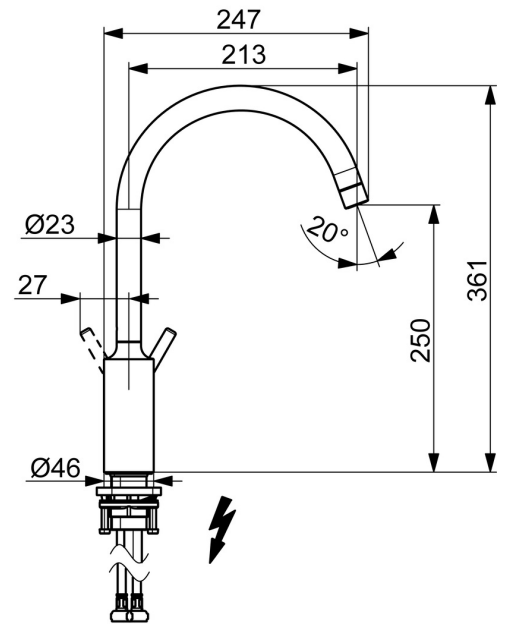

EAN: 4057304019883
static.hansa.com/5222116733

- Kitchen
- Single-lever, side operated, Low pressure
- Deck mounted
- Matt black
- Swivel spout
- Standard aerator, Laminar stream
- Single operating lever/handle, Pin shape, Hot/Cold symbols
- Limitation option for maximum temperature and flow-rate
- Ø 30 mm ceramic cartridge for flow and temperature control
- Flexible inlet pipes
- Inner body made of DZR brass

Technical data

Technical properties

Hot water supply	max. +70°C
Working pressure	0.5-10 bar
Connection size	G3/8
Projection	247 mm
Material	Brass

Regulations

Noise class	I (ISO 3822)
-------------	--------------

Approvals and Declarations

Declaration of conformity	DoC
---------------------------	-----

Spare parts

SP5222116733

	Name	Code
01	Aerator, STD M22x1 LP Matt black	1017374V-33
02	Spout overturning stopper, 60° / 0°	59914264
02	Spout overturning stopper, 120° Discontinued	59914429
03	Sealing kit for spout	59914431
04	Cartridge, 3.0	1014428V
05	Tightening nut, M34x1.5	1012133V
06	Lever Matt black	1001749V-33
07	Supporting plate	59910008
08	Fixing set	59913371