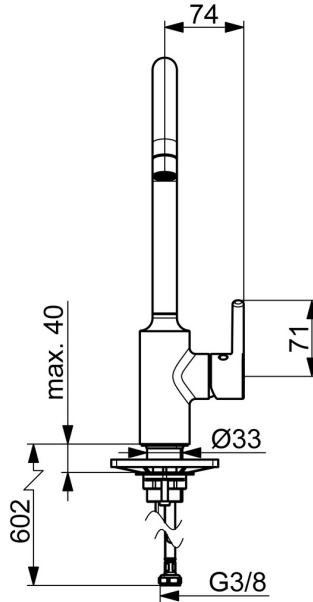

EAN: 4057304019883
static.hansa.com/5222116733

- Kitchen
- Single-lever, side operated, Low pressure
- Deck mounted
- Matt black
- Swivel spout
- Standard aerator, Laminar stream
- Single operating lever/handle, Pin shape, Hot/Cold symbols
- Limitation option for maximum temperature and flow-rate
- Ø 30 mm ceramic cartridge for flow and temperature control
- Flexible inlet pipes
- Inner body made of DZR brass

Technical data

Technical properties

Hot water supply	max. +70°C
Working pressure	0.5-10 bar
Connection size	G3/8
Projection	247 mm
Material	Brass

Regulations

Noise class	I (ISO 3822)
-------------	--------------

Approvals and Declarations

Declaration of conformity	DoC
---------------------------	-----

Spare parts

SP5222116733

	Name	Code
01	Aerator, STD M22x1 LP Matt black	1017374V-33
02	Spout overturning stopper, 60° / 0°	59914264
02	Spout overturning stopper, 120° Discontinued	59914429
03	Sealing kit for spout	59914431
04	Cartridge, 3.0	1014428V
05	Tightening nut, M34x1.5	1012133V
06	Lever Matt black	1001749V-33
07	Supporting plate	59910008
08	Fixing set	59913371