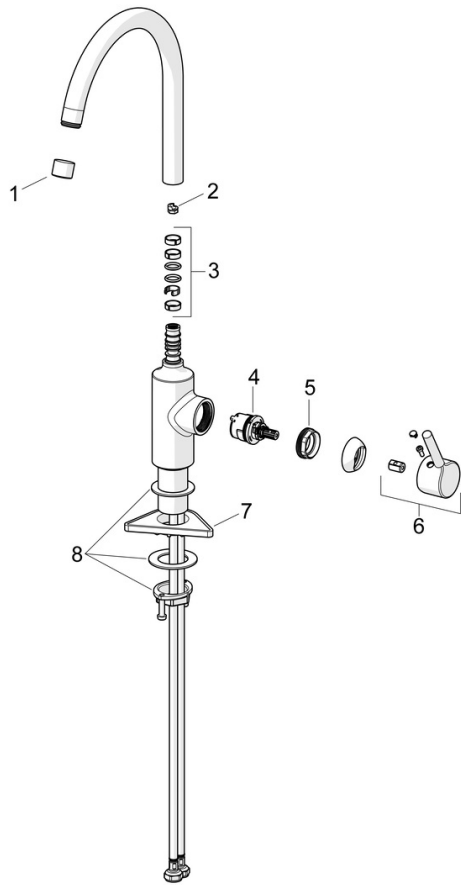

EAN: 4057304019852  
[static.hansa.com/5220226733](http://static.hansa.com/5220226733)

- Kitchen
- Single-lever, side operated
- Deck mounted
- Matt black
- Swivel spout
- Standard aerator
- Single operating lever/handle, Pin shape, Hot/Cold symbols
- Limitation option for maximum temperature and flow-rate
- $\varnothing$  30 mm ceramic eco cartridge for flow and temperature control
- Flexible inlet pipes
- Inner body made of DZR brass

### Technical properties

Hot water supply **max. +70°C**  
 Working pressure **0.5-10 bar**  
 Connection size **G3/8**  
 Projection **247 mm**  
 Backflow prevention (EN1717) **AA**  
 Material **Brass**

## Spare parts

### SP5220226733

	Name	Code
01	Aerator, STD M22x1 CC A Matt black	1017047V-33
02	Spout overturning stopper, 60° / 0°	59914264
02	Spout overturning stopper, 120° Discontinued	59914429
03	Sealing kit for spout	59914431
04	Cartridge, 3.0	1014428V
05	Tightening nut, M34x1.5	1012133V
06	Lever Matt black	1001749V-33
07	Supporting plate	59910008
08	Fixing set	59913371