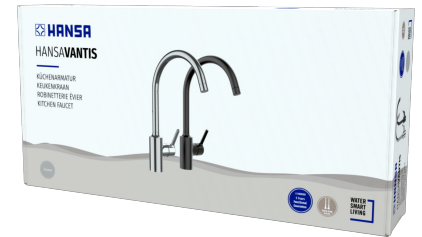

Technical data

Flow properties

Flow-rate at 3 bar **10.8 l/min**

Technical properties

Hot water supply **max. +70°C**
Working pressure **0.5-10 bar**
Connection size **G3/8**
Projection **247 mm**
Backflow prevention (EN1717) **AA**
Material **Brass**

Regulations

EN standard **EN 817**
Noise class **I (ISO 3822)**

Approvals and Declarations

Declaration of conformity **DoC**
EPD **S-P-06396**