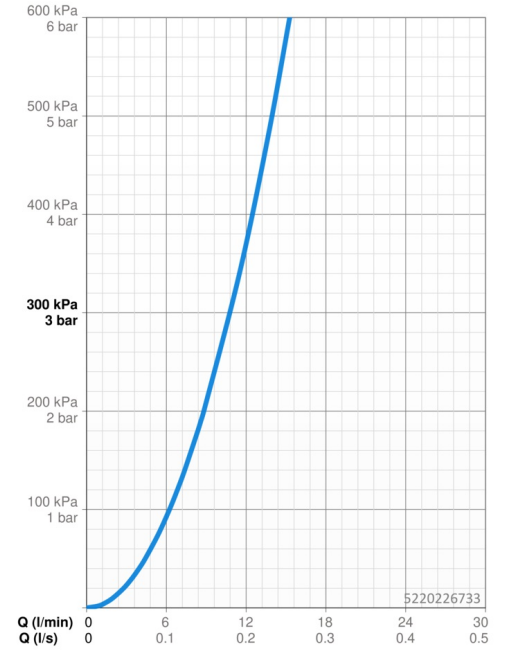

Technical data

Flow properties

Flow-rate at 3 bar **10.8 l/min**

Technical properties

Hot water supply **max. +70°C**
Working pressure **0.5-10 bar**
Connection size **G3/8**
Projection **247 mm**
Backflow prevention (EN1717) **AA**
Material **Brass**

Regulations

EN standard **EN 817**
Noise class **I (ISO 3822)**

Approvals and Declarations

Declaration of conformity **DoC**
EPD **S-P-06396**