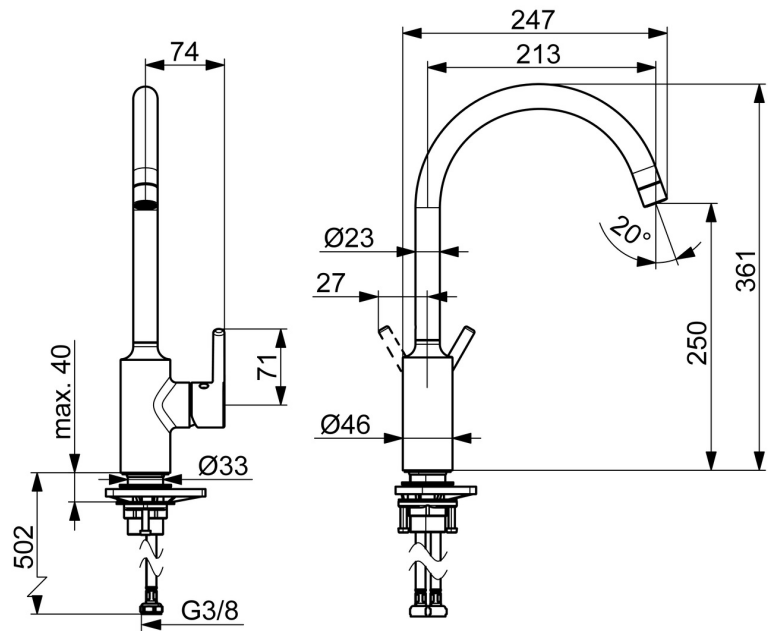

EAN: 4057304019852  
[static.hansa.com/5220226733](http://static.hansa.com/5220226733)

- Kitchen
- Single-lever, side operated
- Deck mounted
- Matt black
- Swivel spout
- Standard aerator
- Single operating lever/handle, Pin shape, Hot/Cold symbols
- Limitation option for maximum temperature and flow-rate
- $\varnothing$  30 mm ceramic eco cartridge for flow and temperature control
- Flexible inlet pipes
- Inner body made of DZR brass

### Technical properties

Hot water supply **max. +70°C**  
 Working pressure **0.5-10 bar**  
 Connection size **G3/8**  
 Projection **247 mm**  
 Backflow prevention (EN1717) **AA**  
 Material **Brass**

### SP5220226733

	Name	Code
01	Aerator, STD M22x1 CC A Matt black	1017047V-33
02	Spout overturning stopper, 60° / 0°	59914264
02	Spout overturning stopper, 120° Discontinued	59914429
03	Sealing kit for spout	59914431
04	Cartridge, 3.0	1014428V
05	Tightening nut, M34x1.5	1012133V
06	Lever Matt black	1001749V-33
07	Supporting plate	59910008
08	Fixing set	59913371