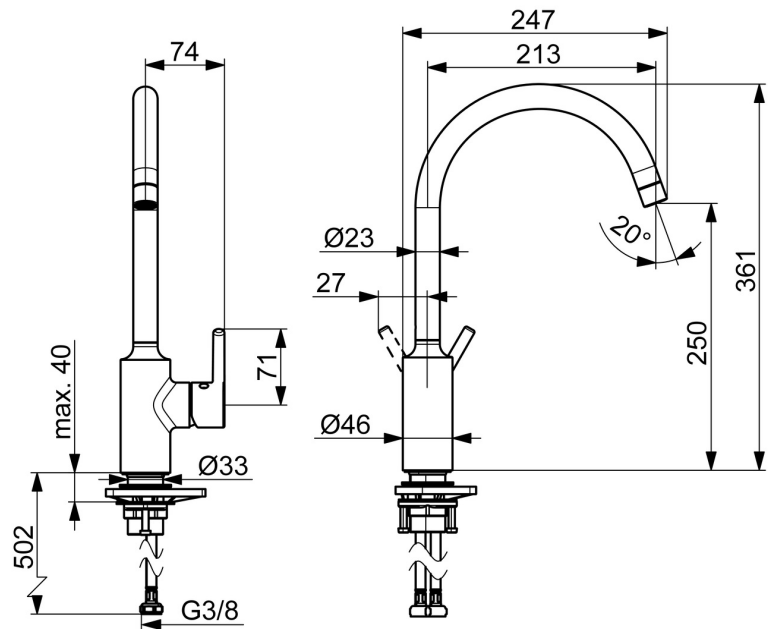

EAN: 4057304019814
static.hansa.com/52202267

Introducing the HANSAVANTIS Kitchen Faucet. This faucet is deck-mounted and has a chrome finish with a swivel spout. It has a single-lever, side-operated design with hot/cold symbols for easy temperature adjustments. The inner body is made of DZR brass for durability.

- Kitchen
- Single-lever, side operated
- Deck mounted
- Chrome
- Swivel spout
- Standard aerator
- Single operating lever/handle, Pin shape, Hot/Cold symbols
- Limitation option for maximum temperature and flow-rate
- \varnothing 30 mm ceramic eco cartridge for flow and temperature control
- Flexible inlet pipes
- Inner body made of DZR brass

Technical data

Flow properties

Flow-rate at 3 bar **10.8 l/min**

Technical properties

Hot water supply **max. +70°C**
 Working pressure **0.5-10 bar**
 Connection size **G3/8**
 Projection **247 mm**
 Backflow prevention (EN1717) **AA**
 Material **Brass**

Regulations

EN standard **EN 817**
 Noise class **I (ISO 3822)**

Approvals and Declarations

Declaration of conformity **DoC**
 EPD **S-P-06396**

Spare parts

SP52202267

| | Name | Code |
|----|--|-------------|
| 01 | Aerator, STD M22x1 CC A | 1017047V |
| 02 | High spout, L=208 Discontinued | 59914498 |
| 03 | Spout overturning stopper, 60° / 0° | 59914264 |
| 03 | Spout overturning stopper, 120° Discontinued | 59914429 |
| 04 | Sealing kit for spout | 59914431 |
| 05 | Cartridge, 3.0 | 1014428V |
| 06 | Tightening nut, M34x1.5 | 1012133V |
| 07 | Covering cap | 1012132V |
| 08 | Symbol plug | 1012105V |
| 09 | Lever | 1001749V |
| 10 | Supporting plate | 59910008 |
| 11 | Fixing set | 59913371 |