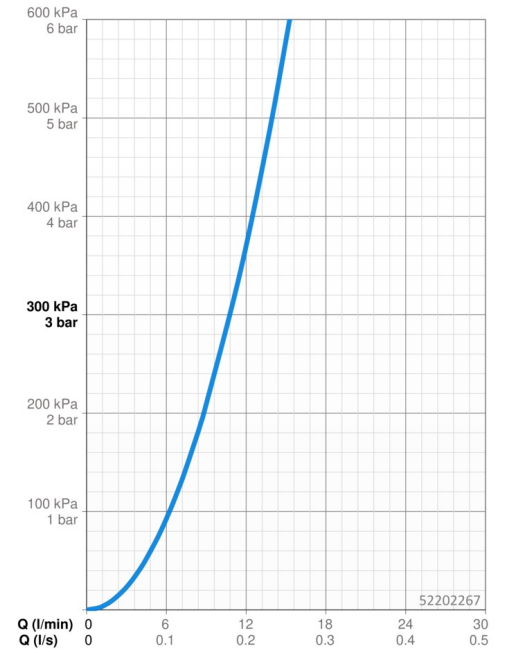

Technical data

Flow properties

Flow-rate at 3 bar **10.8 l/min**

Technical properties

Hot water supply **max. +70°C**
Working pressure **0.5-10 bar**
Connection size **G3/8**
Projection **247 mm**
Backflow prevention (EN1717) **AA**
Material **Brass**

Regulations

EN standard **EN 817**
Noise class **I (ISO 3822)**

Approvals and Declarations

Declaration of conformity **DoC**
EPD **S-P-06396**