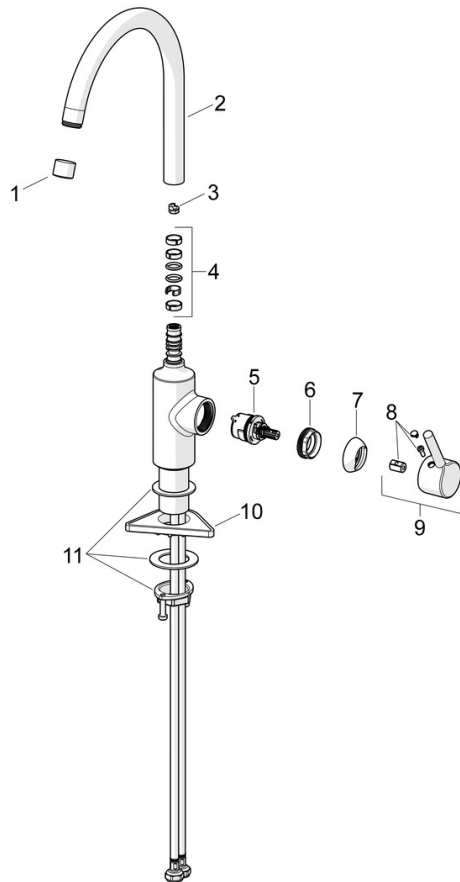

EAN: 4057304019814
static.hansa.com/52202267

Introducing the HANSAVANTIS Kitchen Faucet. This faucet is deck-mounted and has a chrome finish with a swivel spout. It has a single-lever, side-operated design with hot/cold symbols for easy temperature adjustments. The inner body is made of DZR brass for durability.

- Kitchen
- Single-lever, side operated
- Deck mounted
- Chrome
- Swivel spout
- Standard aerator
- Single operating lever/handle, Pin shape, Hot/Cold symbols
- Limitation option for maximum temperature and flow-rate
- \varnothing 30 mm ceramic eco cartridge for flow and temperature control
- Flexible inlet pipes
- Inner body made of DZR brass

Technical data

Flow properties

Flow-rate at 3 bar **10.8 l/min**

Technical properties

Hot water supply **max. +70°C**
 Working pressure **0.5-10 bar**
 Connection size **G3/8**
 Projection **247 mm**
 Backflow prevention (EN1717) **AA**
 Material **Brass**

Regulations

EN standard **EN 817**
 Noise class **I (ISO 3822)**

Approvals and Declarations

Declaration of conformity **DoC**
 EPD **S-P-06396**

Spare parts

SP52202267

| | Name | Code |
|----|--|-------------|
| 01 | Aerator, STD M22x1 CC A | 1017047V |
| 02 | High spout, L=208 Discontinued | 59914498 |
| 03 | Spout overturning stopper, 60° / 0° | 59914264 |
| 03 | Spout overturning stopper, 120° Discontinued | 59914429 |
| 04 | Sealing kit for spout | 59914431 |
| 05 | Cartridge, 3.0 | 1014428V |
| 06 | Tightening nut, M34x1.5 | 1012133V |
| 07 | Covering cap | 1012132V |
| 08 | Symbol plug | 1012105V |
| 09 | Lever | 1001749V |
| 10 | Supporting plate | 59910008 |
| 11 | Fixing set | 59913371 |