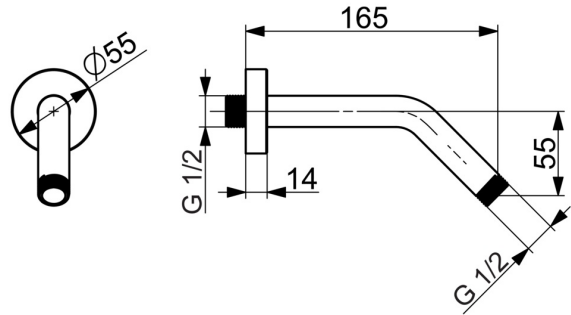

EAN: 4015474269347
static.hansa.com/51990200

- Shower solutions
- Accessories
- Wall mounted
- Chrome
- Round rosette

Technical data

Technical properties

Connection size	G1/2 x G1/2
Diameter	21 mm
Projection	165 mm
Material	Brass