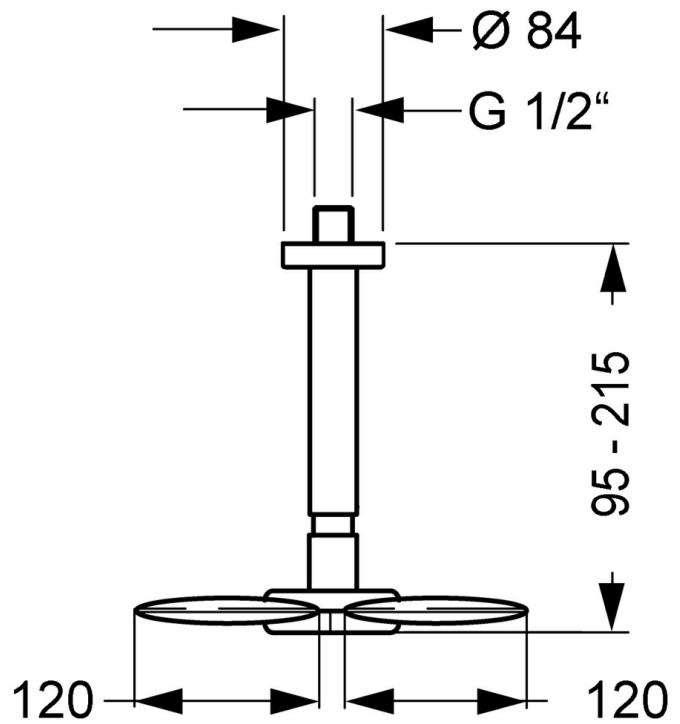

EAN: 4015474141131
static.hansa.com/51970300

- Shower solutions
- Accessories
- Ceiling mounted
- Chrome
- Overhead shower, Eco flow control, Anti limescale technology (easy to clean)
- Rain - Even and strong water stream
- Non-return valve(s)
- External thread, Cover plate(s)
- Reinforced version
- 1 spray function

Technical data

Flow properties

Eco-flow at 3 bar **34.8 l/min**

Technical properties

Hot water supply **max. +80°C**
 Working pressure **0.5-10 bar**
 Connection size **G1/2**
 Backflow prevention (EN1717) **EB**

Spare parts

SP51970300

	Name	Code
1	Shower head Discontinued	59913183
1.1	Shower head Discontinued	59913184
1.2	O-ring, 20x2	59912435
1.4	O-ring, d 7.65x1.78	59902337
1.5	Non-return valve Discontinued	59913186
1.6	Manifold Discontinued	59913185
5	Shower pipe, G1/2xG1/2	59913877
6	Flange, d 55 mm Discontinued	59912142
7	Strainer	59906859
8	Thread nipple, G1/2, AF12	59912144
N.I.	Connection nipple, G1/2, M24x1	59913137
N.I.	Fixing part, G1/2	59912548