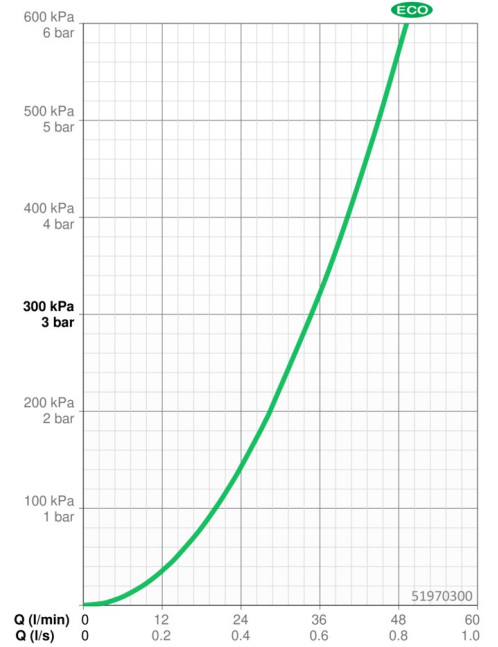

EAN: 4015474141131
static.hansa.com/51970300

- Shower solutions
- Accessories
- Ceiling mounted
- Chrome
- Overhead shower, Eco flow control, Anti limescale technology (easy to clean)
- Rain - Even and strong water stream
- Non-return valve(s)
- External thread, Cover plate(s)
- Reinforced version
- 1 spray function

Technical data

Flow properties

Eco-flow at 3 bar **34.8 l/min**

Technical properties

Hot water supply **max. +80°C**
 Working pressure **0.5-10 bar**
 Connection size **G1/2**
 Backflow prevention (EN1717) **EB**

Spare parts

SP51970300

	Name	Code
1	Shower head Discontinued	59913183
1.1	Shower head Discontinued	59913184
1.2	O-ring, 20x2	59912435
1.4	O-ring, d 7.65x1.78	59902337
1.5	Non-return valve Discontinued	59913186
1.6	Manifold Discontinued	59913185
5	Shower pipe, G1/2xG1/2	59913877
6	Flange, d 55 mm Discontinued	59912142
7	Strainer	59906859
8	Thread nipple, G1/2, AF12	59912144
N.I.	Connection nipple, G1/2, M24x1	59913137
N.I.	Fixing part, G1/2	59912548