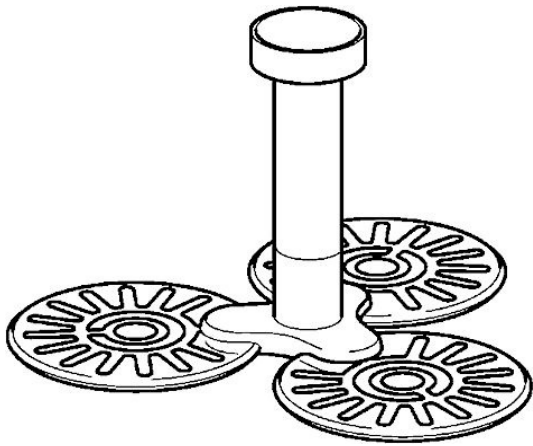

EAN: 4015474141131
static.hansa.com/51970300

- Shower solutions
- Accessories
- Ceiling mounted
- Chrome
- Overhead shower, Eco flow control, Anti limescale technology (easy to clean)
- Rain - Even and strong water stream
- Non-return valve(s)
- External thread, Cover plate(s)
- Reinforced version
- 1 spray function

Technical data

Flow properties

Eco-flow at 3 bar **34.8 l/min**

Technical properties

Hot water supply **max. +80°C**
 Working pressure **0.5-10 bar**
 Connection size **G1/2**
 Backflow prevention (EN1717) **EB**

Spare parts

SP51970300

	Name	Code
1	Shower head Discontinued	59913183
1.1	Shower head Discontinued	59913184
1.2	O-ring, 20x2	59912435
1.4	O-ring, d 7.65x1.78	59902337
1.5	Non-return valve Discontinued	59913186
1.6	Manifold Discontinued	59913185
5	Shower pipe, G1/2xG1/2	59913877
6	Flange, d 55 mm Discontinued	59912142
7	Strainer	59906859
8	Thread nipple, G1/2, AF12	59912144
N.I.	Connection nipple, G1/2, M24x1	59913137
N.I.	Fixing part, G1/2	59912548