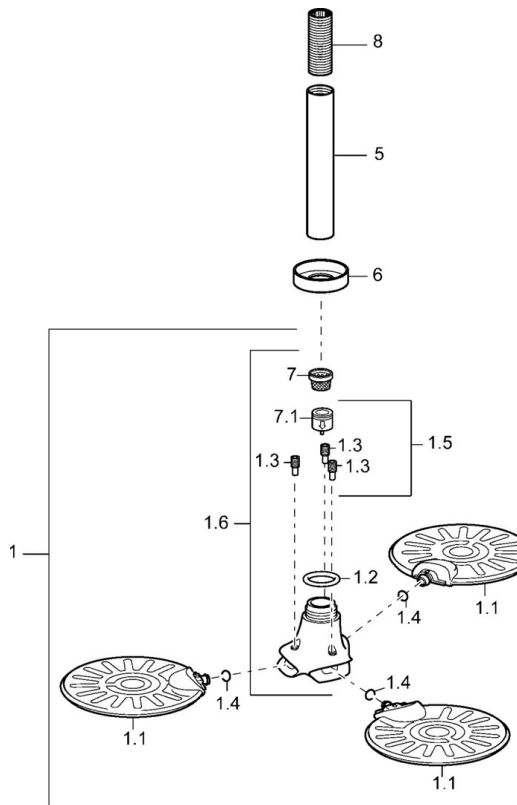

EAN: 4015474141131
static.hansa.com/51970300

- Shower solutions
- Accessories
- Ceiling mounted
- Chrome
- Overhead shower, Eco flow control, Anti limescale technology (easy to clean)
- Rain - Even and strong water stream
- Non-return valve(s)
- External thread, Cover plate(s)
- Reinforced version
- 1 spray function

Technical data

Flow properties

Eco-flow at 3 bar **34.8 l/min**

Technical properties

Hot water supply **max. +80°C**
 Working pressure **0.5-10 bar**
 Connection size **G1/2**
 Backflow prevention (EN1717) **EB**

Spare parts

SP51970300

	Name	Code
1	Shower head Discontinued	59913183
1.1	Shower head Discontinued	59913184
1.2	O-ring, 20x2	59912435
1.4	O-ring, d 7.65x1.78	59902337
1.5	Non-return valve Discontinued	59913186
1.6	Manifold Discontinued	59913185
5	Shower pipe, G1/2xG1/2	59913877
6	Flange, d 55 mm Discontinued	59912142
7	Strainer	59906859
8	Thread nipple, G1/2, AF12	59912144
N.I.	Connection nipple, G1/2, M24x1	59913137
N.I.	Fixing part, G1/2	59912548