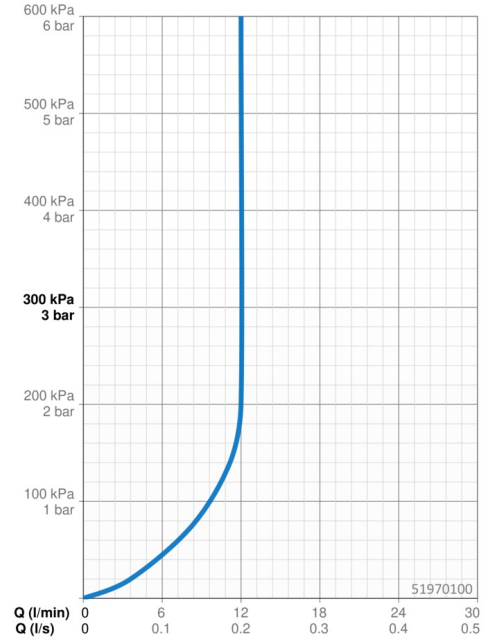

EAN: 4015474999725
static.hansa.com/51970100

- Shower solutions
- Accessories
- Ceiling mounted
- Chrome
- Overhead shower, Eco flow control, Rotatable ball joint connection, Anti limescale technology (easy to clean)
- Rain - Even and strong water stream
- External thread, Cover plate(s)
- 1 spray function

Technical data

Flow properties

Flow-rate at 3 bar (with flow controller) **12.0 l/min**

Technical properties

Connection size **G1/2**

Spare parts

SP51970100

	Name	Code
1.2	O-ring, 20x2	59912435
5	Shower pipe, G1/2xG1/2	59913877
6	Flange, d 55 mm Discontinued	59912142
7.1	Flow limiter	59912777
7.2	Flow limiter	59912777
8	Thread nipple, G1/2, AF12	59912144
9	Shower head Discontinued	59912775