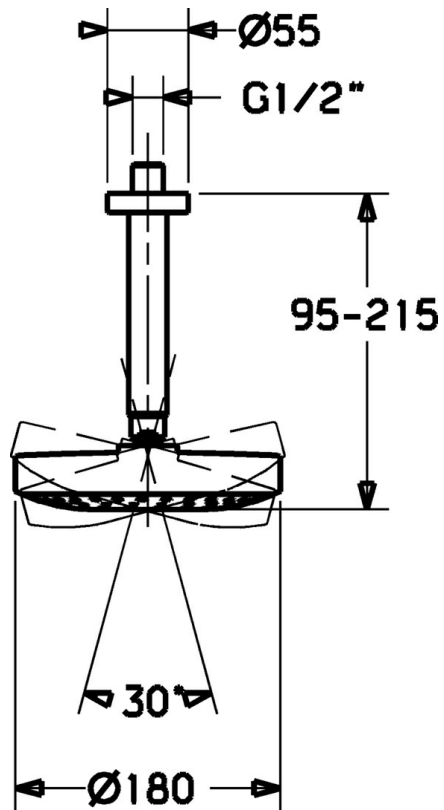

EAN: 4015474999725
static.hansa.com/51970100

- Shower solutions
- Accessories
- Ceiling mounted
- Chrome
- Overhead shower, Eco flow control, Rotatable ball joint connection, Anti limescale technology (easy to clean)
- Rain - Even and strong water stream
- External thread, Cover plate(s)
- 1 spray function

Technical data

Flow properties

Flow-rate at 3 bar (with flow controller) **12.0 l/min**

Technical properties

Connection size **G1/2**

Spare parts

SP51970100

	Name	Code
1.2	O-ring, 20x2	59912435
5	Shower pipe, G1/2xG1/2	59913877
6	Flange, d 55 mm Discontinued	59912142
7.1	Flow limiter	59912777
7.2	Flow limiter	59912777
8	Thread nipple, G1/2, AF12	59912144
9	Shower head Discontinued	59912775