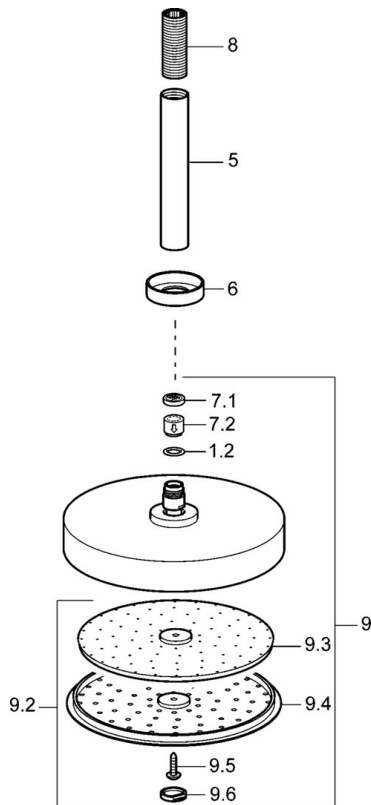

EAN: 4015474999725
static.hansa.com/51970100

- Shower solutions
- Accessories
- Ceiling mounted
- Chrome
- Overhead shower, Eco flow control, Rotatable ball joint connection, Anti limescale technology (easy to clean)
- Rain - Even and strong water stream
- External thread, Cover plate(s)
- 1 spray function

Technical data

Flow properties

Flow-rate at 3 bar (with flow controller) **12.0 l/min**

Technical properties

Connection size **G1/2**

Spare parts

SP51970100

	Name	Code
1.2	O-ring, 20x2	59912435
5	Shower pipe, G1/2xG1/2	59913877
6	Flange, d 55 mm Discontinued	59912142
7.1	Flow limiter	59912777
7.2	Flow limiter	59912777
8	Thread nipple, G1/2, AF12	59912144
9	Shower head Discontinued	59912775