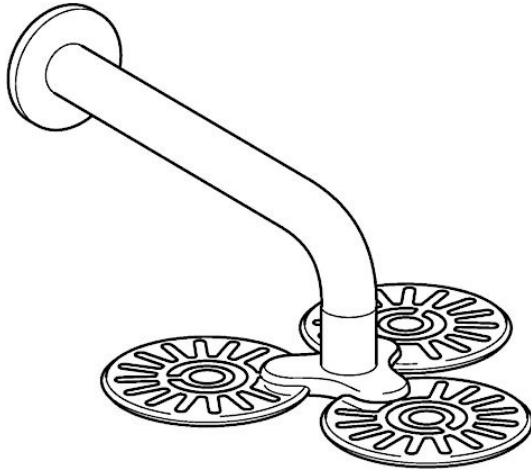

EAN: 4015474141124  
[static.hansa.com/51960300](http://static.hansa.com/51960300)

- Shower solutions
- Accessories
- Wall mounted
- Chrome
- Overhead shower, Anti limescale technology (easy to clean)
- Non-return valve(s)
- Reinforced version

### Technical properties

DN-size (nominal dimension)	<b>DN15</b>
Hot water supply	<b>max. +80°C</b>
Working pressure	<b>0.5-10 bar</b>
Length / Height	<b>400 mm</b>
Backflow prevention (EN1717)	<b>EB</b>

### SP51960300

	Name	Code
1	Shower head Discontinued	59913183
1.1	Shower head Discontinued	59913184
1.2	O-ring, 20x2	59912435
1.4	O-ring, d 7.65x1.78	59902337
1.5	Non-return valve Discontinued	59913186
1.6	Manifold Discontinued	59913185
2	Shower pipe, G1/2xM24x1, (-2013)	59912389
3	Cover flange, d 84 mm	59912430
4	Retaining ring Discontinued	59912431
4.1	Clamping ring, d 26 mm Discontinued	59912433
7	Strainer	59906859
8	Thread nipple, G1/2, AF12	59912144
N.I.	Connection nipple, G1/2, M24x1	59913137
N.I.	Fixing part, G1/2	59912548