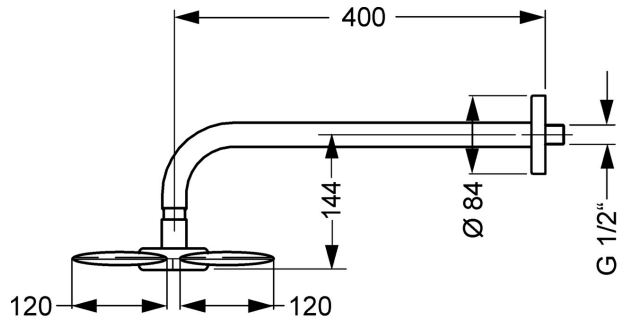

EAN: 4015474141124  
[static.hansa.com/51960300](http://static.hansa.com/51960300)

- Shower solutions
- Accessories
- Wall mounted
- Chrome
- Overhead shower, Anti limescale technology (easy to clean)
- Non-return valve(s)
- Reinforced version

## Technical data

### Technical properties

DN-size (nominal dimension)	<b>DN15</b>
Hot water supply	<b>max. +80°C</b>
Working pressure	<b>0.5-10 bar</b>
Length / Height	<b>400 mm</b>
Backflow prevention (EN1717)	<b>EB</b>

### SP51960300

	Name	Code
1	Shower head Discontinued	59913183
1.1	Shower head Discontinued	59913184
1.2	O-ring, 20x2	59912435
1.4	O-ring, d 7.65x1.78	59902337
1.5	Non-return valve Discontinued	59913186
1.6	Manifold Discontinued	59913185
2	Shower pipe, G1/2xM24x1, (-2013)	59912389
3	Cover flange, d 84 mm	59912430
4	Retaining ring Discontinued	59912431
4.1	Clamping ring, d 26 mm Discontinued	59912433
7	Strainer	59906859
8	Thread nipple, G1/2, AF12	59912144
N.I.	Connection nipple, G1/2, M24x1	59913137
N.I.	Fixing part, G1/2	59912548