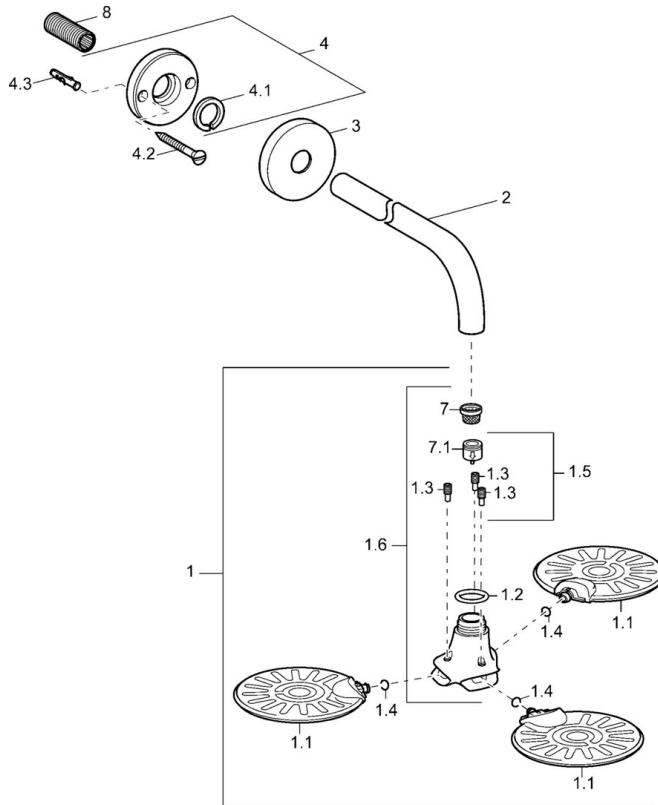

EAN: 4015474141124  
[static.hansa.com/51960300](http://static.hansa.com/51960300)

- Shower solutions
- Accessories
- Wall mounted
- Chrome
- Overhead shower, Anti limescale technology (easy to clean)
- Non-return valve(s)
- Reinforced version

### Technical properties

DN-size (nominal dimension)	<b>DN15</b>
Hot water supply	<b>max. +80°C</b>
Working pressure	<b>0.5-10 bar</b>
Length / Height	<b>400 mm</b>
Backflow prevention (EN1717)	<b>EB</b>

## Spare parts

### SP51960300

	Name	Code
1	Shower head Discontinued	59913183
1.1	Shower head Discontinued	59913184
1.2	O-ring, 20x2	59912435
1.4	O-ring, d 7.65x1.78	59902337
1.5	Non-return valve Discontinued	59913186
1.6	Manifold Discontinued	59913185
2	Shower pipe, G1/2xM24x1, (-2013)	59912389
3	Cover flange, d 84 mm	59912430
4	Retaining ring Discontinued	59912431
4.1	Clamping ring, d 26 mm Discontinued	59912433
7	Strainer	59906859
8	Thread nipple, G1/2, AF12	59912144
N.I.	Connection nipple, G1/2, M24x1	59913137
N.I.	Fixing part, G1/2	59912548