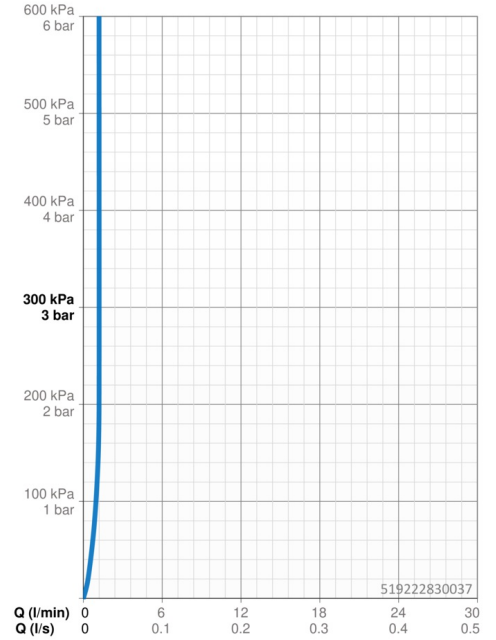

Technical data

Flow properties

Flow-rate at 3 bar (with flow controller)	1.2 l/min
Pressure loss with flow (0.1 l/s)	2.1 bar

Technical properties

DN-size (nominal dimension)	DN15
Hot water supply	max. +70°C
Working pressure	0.5-10 bar
Connection size	G1/2
Projection	130 mm
Backflow prevention (EN1717)	AA
Material	Brass

Regulations

EN standard	EN 817
Noise class	I (ISO 3822)

Approvals and Declarations

Declaration of conformity	DoC