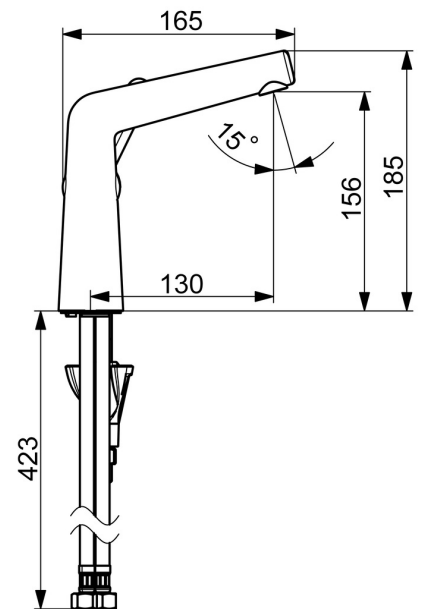

EAN: 4057304008689
static.hansa.com/519222830037

- Washbasin
- Single-lever, side operated
- Deck mounted
- Chrome
- Fixed spout
- PCA® - constant flow rate regardless of pressure variations, Hidden aerator
- Hot/Cold symbols, Single operating lever/handle
- ø 25 mm ceramic cartridge for flow and temperature control
- Flexible inlet pipes
- 3S-installation system for safe and simple mounting
- Without pop-up waste

Technical data

Flow properties

Flow-rate at 3 bar (with flow controller)	1.2 l/min
Pressure loss with flow (0.1 l/s)	2.1 bar

Technical properties

DN-size (nominal dimension)	DN15
Hot water supply	max. +70°C
Working pressure	0.5-10 bar
Connection size	G1/2
Projection	130 mm
Backflow prevention (EN1717)	AA
Material	Brass

Regulations

EN standard	EN 817
Noise class	I (ISO 3822)

Approvals and Declarations

Declaration of conformity	DoC
---------------------------	------------

Spare parts

SP51892283

	Name	Code
01	Lever Discontinued	59914640
01	Lever, (5189228334) Rose gold Discontinued	59914641
02	Cover plug	59913762
02	Cover plug Rose gold Discontinued	59914642
03	Screw, M5x8, SW2.5	59904755
04	Covering cap Discontinued	59914638
04	Covering cap, (5189228334) Rose gold Discontinued	59914643
05	Tightening nut, M32x1, SW24	59913958
06	Cartridge, 2.5	59913914
07	Fitting ring for aerator	59914645
07	Fitting ring for aerator, (5189228334) Rose gold Discontinued	59914646
08	Aerator and key, M18.5x1, -104	1003508V
08	Aerator, M18.5x1, TJ	59913366
08	Aerator and key, M18.5x1 (5189228334)	59914590
09	Bottom seal	59914591
10	Fixing screw, M8x1, L=130	59914474
11	Fixing set	59914475
12	Flexible pipe, L=500, M8x1-G3/8 LH	59914467
12	Flexible pipe, L=500, G1/2-M8x1 LH (519222830037) Discontinued	59914644
N.I.	Pop-up waste	59911441
N.I.	Pop-up operating rod	59913459
N.I.	Pop-up waste Rose gold Discontinued	59914681