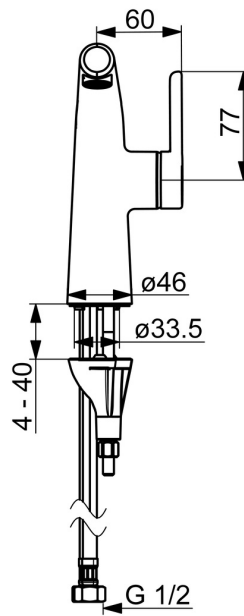

EAN: 4057304008689
static.hansa.com/519222830037

- Washbasin
- Single-lever, side operated
- Deck mounted
- Chrome
- Fixed spout
- PCA® - constant flow rate regardless of pressure variations, Hidden aerator
- Hot/Cold symbols, Single operating lever/handle
- ø 25 mm ceramic cartridge for flow and temperature control
- Flexible inlet pipes
- 3S-installation system for safe and simple mounting
- Without pop-up waste

Technical data

Flow properties

Flow-rate at 3 bar (with flow controller)	1.2 l/min
Pressure loss with flow (0.1 l/s)	2.1 bar

Technical properties

DN-size (nominal dimension)	DN15
Hot water supply	max. +70°C
Working pressure	0.5-10 bar
Connection size	G1/2
Projection	130 mm
Backflow prevention (EN1717)	AA
Material	Brass

Regulations

EN standard	EN 817
Noise class	I (ISO 3822)

Approvals and Declarations

Declaration of conformity	DoC
---------------------------	------------

Spare parts

SP51892283

	Name	Code
01	Lever Discontinued	59914640
01	Lever, (5189228334) Rose gold Discontinued	59914641
02	Cover plug	59913762
02	Cover plug Rose gold Discontinued	59914642
03	Screw, M5x8, SW2.5	59904755
04	Covering cap Discontinued	59914638
04	Covering cap, (5189228334) Rose gold Discontinued	59914643
05	Tightening nut, M32x1, SW24	59913958
06	Cartridge, 2.5	59913914
07	Fitting ring for aerator	59914645
07	Fitting ring for aerator, (5189228334) Rose gold Discontinued	59914646
08	Aerator and key, M18.5x1, -104	1003508V
08	Aerator, M18.5x1, TJ	59913366
08	Aerator and key, M18.5x1 (5189228334)	59914590
09	Bottom seal	59914591
10	Fixing screw, M8x1, L=130	59914474
11	Fixing set	59914475
12	Flexible pipe, L=500, M8x1-G3/8 LH	59914467
12	Flexible pipe, L=500, G1/2-M8x1 LH (519222830037) Discontinued	59914644
N.I.	Pop-up waste	59911441
N.I.	Pop-up operating rod	59913459
N.I.	Pop-up waste Rose gold Discontinued	59914681