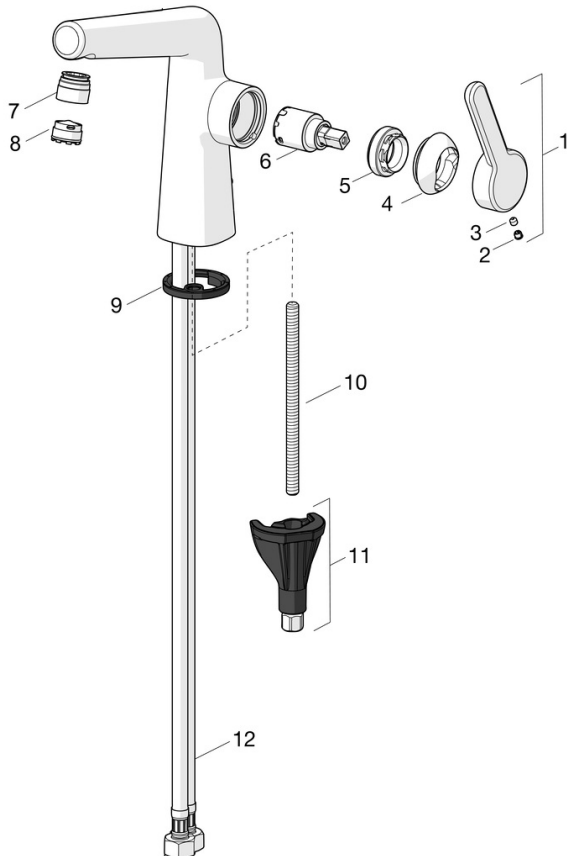

EAN: 4057304008689
static.hansa.com/519222830037

- Washbasin
- Single-lever, side operated
- Deck mounted
- Chrome
- Fixed spout
- PCA® - constant flow rate regardless of pressure variations, Hidden aerator
- Hot/Cold symbols, Single operating lever/handle
- ø 25 mm ceramic cartridge for flow and temperature control
- Flexible inlet pipes
- 3S-installation system for safe and simple mounting
- Without pop-up waste

Technical data

Flow properties

Flow-rate at 3 bar (with flow controller)	1.2 l/min
Pressure loss with flow (0.1 l/s)	2.1 bar

Technical properties

DN-size (nominal dimension)	DN15
Hot water supply	max. +70°C
Working pressure	0.5-10 bar
Connection size	G1/2
Projection	130 mm
Backflow prevention (EN1717)	AA
Material	Brass

Regulations

EN standard	EN 817
Noise class	I (ISO 3822)

Approvals and Declarations

Declaration of conformity	DoC
---------------------------	------------

Spare parts

SP51892283

	Name	Code
01	Lever Discontinued	59914640
01	Lever, (5189228334) Rose gold Discontinued	59914641
02	Cover plug	59913762
02	Cover plug Rose gold Discontinued	59914642
03	Screw, M5x8, SW2.5	59904755
04	Covering cap Discontinued	59914638
04	Covering cap, (5189228334) Rose gold Discontinued	59914643
05	Tightening nut, M32x1, SW24	59913958
06	Cartridge, 2.5	59913914
07	Fitting ring for aerator	59914645
07	Fitting ring for aerator, (5189228334) Rose gold Discontinued	59914646
08	Aerator and key, M18.5x1, -104	1003508V
08	Aerator, M18.5x1, TJ	59913366
08	Aerator and key, M18.5x1 (5189228334)	59914590
09	Bottom seal	59914591
10	Fixing screw, M8x1, L=130	59914474
11	Fixing set	59914475
12	Flexible pipe, L=500, M8x1-G3/8 LH	59914467
12	Flexible pipe, L=500, G1/2-M8x1 LH (519222830037) Discontinued	59914644
N.I.	Pop-up waste	59911441
N.I.	Pop-up operating rod	59913459
N.I.	Pop-up waste Rose gold Discontinued	59914681