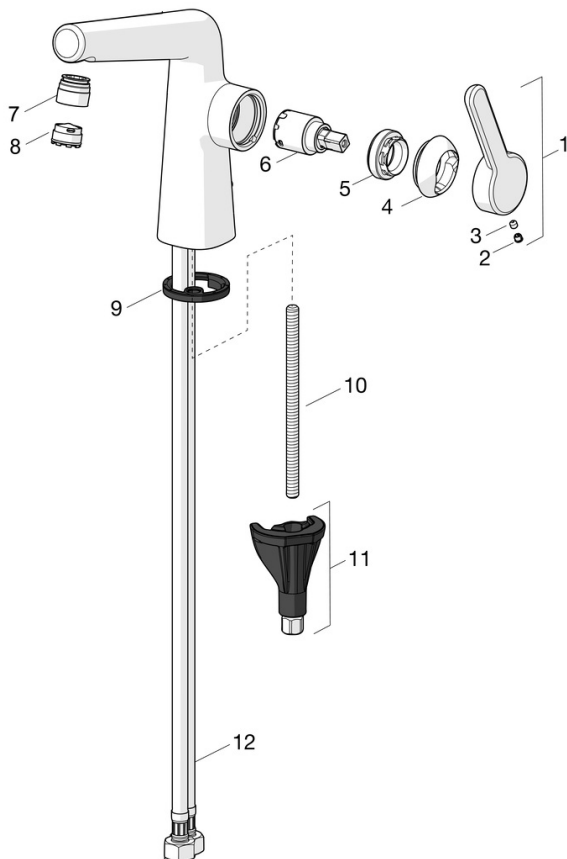

EAN: 4057304006500
static.hansa.com/51922283

one-hole single-lever basin mixer, DN 15

- Washbasin
- Single-lever, side operated
- Deck mounted
- Chrome
- Fixed spout
- PCA® - constant flow rate regardless of pressure variations, Hidden aerator
- Hot/Cold symbols, Single operating lever/handle
- \varnothing 25 mm ceramic cartridge for flow and temperature control
- Flexible inlet pipes
- 3S-installation system for safe and simple mounting
- Without pop-up waste, Without draw-rod opening

Technical data

Flow properties

Flow-rate at 3 bar (with flow controller)	1.2 l/min
Pressure loss with flow (0.1 l/s)	2.1 bar

Technical properties

DN-size (nominal dimension)	DN15
Hot water supply	max. +70°C
Working pressure	0.5-10 bar
Connection size	G3/8
Projection	130 mm
Backflow prevention (EN1717)	AA
Material	Brass

Regulations

EN standard	EN 817
Noise class	I (ISO 3822)

Approvals and Declarations

DVGW	DW-6506DL0547
Declaration of conformity	DoC
EPD	S-P-06391

Spare parts

SP51892283

	Name	Code
01	Lever Discontinued	59914640
01	Lever, (5189228334) Rose gold Discontinued	59914641
02	Cover plug	59913762
02	Cover plug Rose gold Discontinued	59914642
03	Screw, M5x8, SW2.5	59904755
04	Covering cap Discontinued	59914638
04	Covering cap, (5189228334) Rose gold Discontinued	59914643
05	Tightening nut, M32x1, SW24	59913958
06	Cartridge, 2.5	59913914
07	Fitting ring for aerator	59914645
07	Fitting ring for aerator, (5189228334) Rose gold Discontinued	59914646
08	Aerator and key, M18.5x1, -104	1003508V
08	Aerator, M18.5x1, TJ	59913366
08	Aerator and key, M18.5x1 (5189228334)	59914590
09	Bottom seal	59914591
10	Fixing screw, M8x1, L=130	59914474
11	Fixing set	59914475
12	Flexible pipe, L=500, M8x1-G3/8 LH	59914467
12	Flexible pipe, L=500, G1/2-M8x1 LH (519222830037) Discontinued	59914644
N.I.	Pop-up waste	59911441
N.I.	Pop-up operating rod	59913459
N.I.	Pop-up waste Rose gold Discontinued	59914681