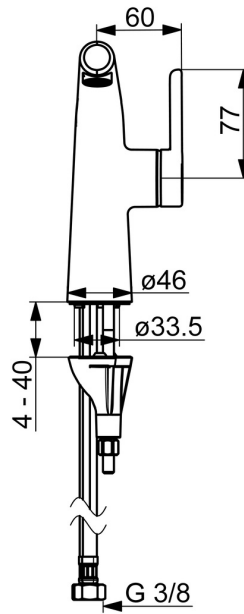

EAN: 4057304006500
static.hansa.com/51922283

one-hole single-lever basin mixer, DN 15

- Washbasin
- Single-lever, side operated
- Deck mounted
- Chrome
- Fixed spout
- PCA® - constant flow rate regardless of pressure variations, Hidden aerator
- Hot/Cold symbols, Single operating lever/handle
- \varnothing 25 mm ceramic cartridge for flow and temperature control
- Flexible inlet pipes
- 3S-installation system for safe and simple mounting
- Without pop-up waste, Without draw-rod opening

Technical data

Flow properties

Flow-rate at 3 bar (with flow controller)	1.2 l/min
Pressure loss with flow (0.1 l/s)	2.1 bar

Technical properties

DN-size (nominal dimension)	DN15
Hot water supply	max. +70°C
Working pressure	0.5-10 bar
Connection size	G3/8
Projection	130 mm
Backflow prevention (EN1717)	AA
Material	Brass

Regulations

EN standard	EN 817
Noise class	I (ISO 3822)

Approvals and Declarations

DVGW	DW-6506DL0547
Declaration of conformity	DoC
EPD	S-P-06391

Spare parts

SP51892283

	Name	Code
01	Lever Discontinued	59914640
01	Lever, (5189228334) Rose gold Discontinued	59914641
02	Cover plug	59913762
02	Cover plug Rose gold Discontinued	59914642
03	Screw, M5x8, SW2.5	59904755
04	Covering cap Discontinued	59914638
04	Covering cap, (5189228334) Rose gold Discontinued	59914643
05	Tightening nut, M32x1, SW24	59913958
06	Cartridge, 2.5	59913914
07	Fitting ring for aerator	59914645
07	Fitting ring for aerator, (5189228334) Rose gold Discontinued	59914646
08	Aerator and key, M18.5x1, -104	1003508V
08	Aerator, M18.5x1, TJ	59913366
08	Aerator and key, M18.5x1 (5189228334)	59914590
09	Bottom seal	59914591
10	Fixing screw, M8x1, L=130	59914474
11	Fixing set	59914475
12	Flexible pipe, L=500, M8x1-G3/8 LH	59914467
12	Flexible pipe, L=500, G1/2-M8x1 LH (519222830037) Discontinued	59914644
N.I.	Pop-up waste	59911441
N.I.	Pop-up operating rod	59913459
N.I.	Pop-up waste Rose gold Discontinued	59914681