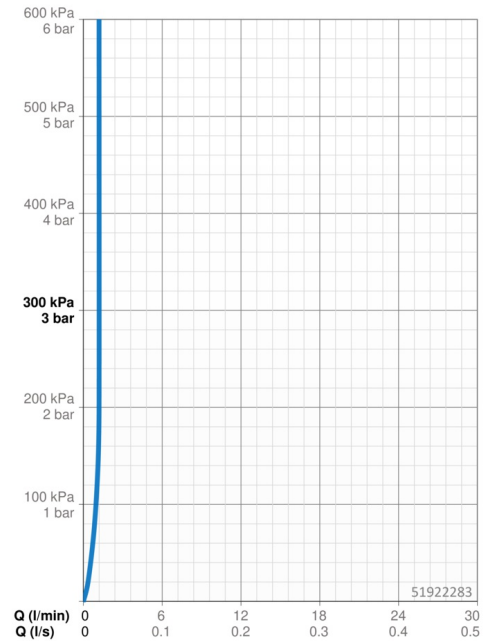

Technical data

Flow properties

Flow-rate at 3 bar (with flow controller)	1.2 l/min
Pressure loss with flow (0.1 l/s)	2.1 bar

Technical properties

DN-size (nominal dimension)	DN15
Hot water supply	max. +70°C
Working pressure	0.5-10 bar
Connection size	G3/8
Projection	130 mm
Backflow prevention (EN1717)	AA
Material	Brass

Regulations

EN standard	EN 817
Noise class	I (ISO 3822)

Approvals and Declarations

DVGW	DW-6506DL0547
Declaration of conformity	DoC
EPD	S-P-06391