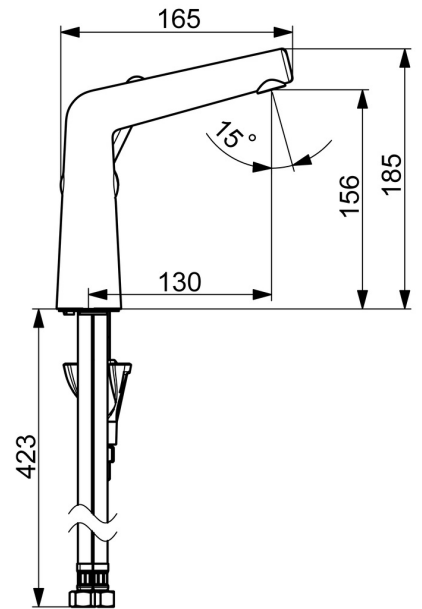

EAN: 4057304006500
static.hansa.com/51922283

one-hole single-lever basin mixer, DN 15

- Washbasin
- Single-lever, side operated
- Deck mounted
- Chrome
- Fixed spout
- PCA® - constant flow rate regardless of pressure variations, Hidden aerator
- Hot/Cold symbols, Single operating lever/handle
- \varnothing 25 mm ceramic cartridge for flow and temperature control
- Flexible inlet pipes
- 3S-installation system for safe and simple mounting
- Without pop-up waste, Without draw-rod opening

Technical data

Flow properties

Flow-rate at 3 bar (with flow controller)	1.2 l/min
Pressure loss with flow (0.1 l/s)	2.1 bar

Technical properties

DN-size (nominal dimension)	DN15
Hot water supply	max. +70°C
Working pressure	0.5-10 bar
Connection size	G3/8
Projection	130 mm
Backflow prevention (EN1717)	AA
Material	Brass

Regulations

EN standard	EN 817
Noise class	I (ISO 3822)

Approvals and Declarations

DVGW	DW-6506DL0547
Declaration of conformity	DoC
EPD	S-P-06391

Spare parts

SP51892283

	Name	Code
01	Lever Discontinued	59914640
01	Lever, (5189228334) Rose gold Discontinued	59914641
02	Cover plug	59913762
02	Cover plug Rose gold Discontinued	59914642
03	Screw, M5x8, SW2.5	59904755
04	Covering cap Discontinued	59914638
04	Covering cap, (5189228334) Rose gold Discontinued	59914643
05	Tightening nut, M32x1, SW24	59913958
06	Cartridge, 2.5	59913914
07	Fitting ring for aerator	59914645
07	Fitting ring for aerator, (5189228334) Rose gold Discontinued	59914646
08	Aerator and key, M18.5x1, -104	1003508V
08	Aerator, M18.5x1, TJ	59913366
08	Aerator and key, M18.5x1 (5189228334)	59914590
09	Bottom seal	59914591
10	Fixing screw, M8x1, L=130	59914474
11	Fixing set	59914475
12	Flexible pipe, L=500, M8x1-G3/8 LH	59914467
12	Flexible pipe, L=500, G1/2-M8x1 LH (519222830037) Discontinued	59914644
N.I.	Pop-up waste	59911441
N.I.	Pop-up operating rod	59913459
N.I.	Pop-up waste Rose gold Discontinued	59914681