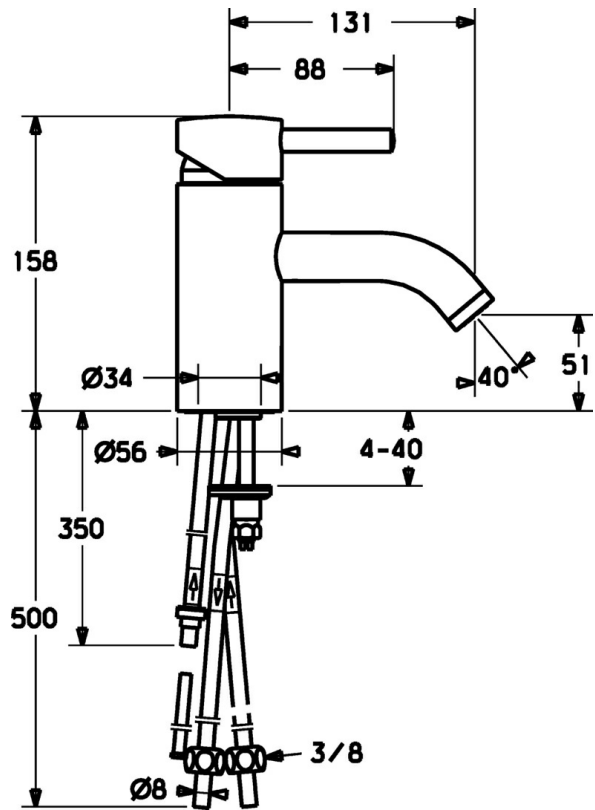

EAN: 4015474070103
static.hansa.com/51921101

- Washbasin
- Single-lever
- Deck mounted
- Chrome
- Fixed spout

Technical data

Technical properties

Hot water supply	max. +80°C
Working pressure	0.5-10 bar
Projection	131 mm
Backflow prevention (EN1717)	AA
Material	Brass

Spare parts

SP51911101

	Name	Code
1	Lever, (-2009) Discontinued	59912466
1.1	Screw, M5x8, SW2.5	59904755
1.2	Bushing	59904778
1.4	O-ring, d 6x1	59912136
1.5	Cover Discontinued	59912465
2	Covering cap Discontinued	59912468
3	Eye screw, M50x1, SW45 Discontinued	59912469
3.1	O-ring, d 46x2	59912470
4	Cartridge, 4.8 eco	59904601
5.1	Pop-up operating rod Discontinued	59912473
5.2	Swivel joint	59904624
5.3	Gasket, 37x48x3.5	59911422
5.4	Fixing screw, M8x1, L=140	59912474
5.5	Fixing plate	59904765
5.6	Screw, M8x1, SW13	59904766
5.7	Fixing set	59910749
6	Spout Discontinued	59912475
6.1	Aerator, M22/24, ND	59901553
6.3	Aerator and key, M24x1, (2002-)	59912225
6.5	Pin, M5x6, SW2.6 Discontinued	59912477
6.6	Nipple Discontinued	59912478
7	Pop-up waste	59911441
8	Fitting nut	59904969
8.1	Sealing kit, 14.9x8.5x1	59902352
8.2	Sealing kit, 10x8	59902272
8.3	Hose	59902151
8.7	Gasket, 15x8x4 Discontinued	59902270