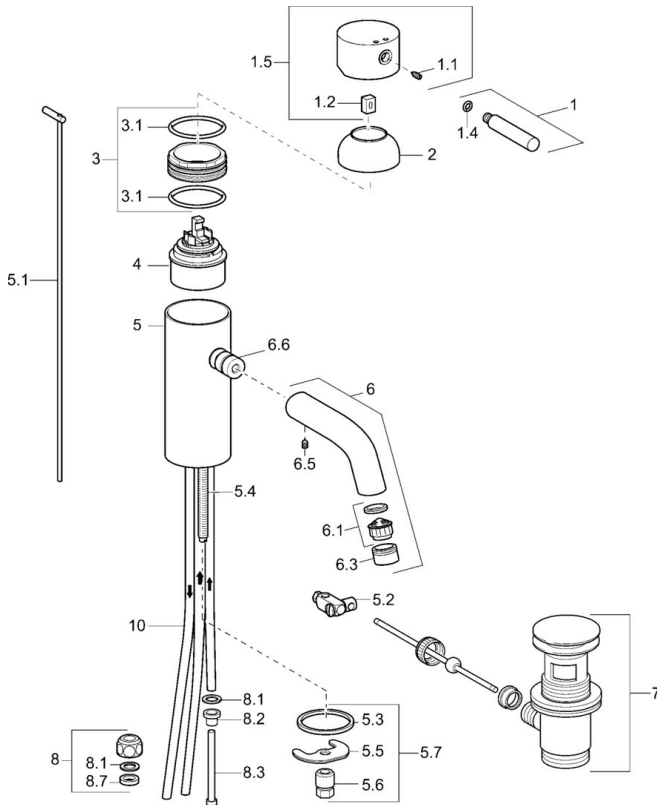

EAN: 4015474070103
static.hansa.com/51921101

- Washbasin
- Single-lever
- Deck mounted
- Chrome
- Fixed spout

Technical data

Technical properties

Hot water supply	max. +80°C
Working pressure	0.5-10 bar
Projection	131 mm
Backflow prevention (EN1717)	AA
Material	Brass

Spare parts

SP51911101

	Name	Code
1	Lever, (-2009) Discontinued	59912466
1.1	Screw, M5x8, SW2.5	59904755
1.2	Bushing	59904778
1.4	O-ring, d 6x1	59912136
1.5	Cover Discontinued	59912465
2	Covering cap Discontinued	59912468
3	Eye screw, M50x1, SW45 Discontinued	59912469
3.1	O-ring, d 46x2	59912470
4	Cartridge, 4.8 eco	59904601
5.1	Pop-up operating rod Discontinued	59912473
5.2	Swivel joint	59904624
5.3	Gasket, 37x48x3.5	59911422
5.4	Fixing screw, M8x1, L=140	59912474
5.5	Fixing plate	59904765
5.6	Screw, M8x1, SW13	59904766
5.7	Fixing set	59910749
6	Spout Discontinued	59912475
6.1	Aerator, M22/24, ND	59901553
6.3	Aerator and key, M24x1, (2002-)	59912225
6.5	Pin, M5x6, SW2.6 Discontinued	59912477
6.6	Nipple Discontinued	59912478
7	Pop-up waste	59911441
8	Fitting nut	59904969
8.1	Sealing kit, 14.9x8.5x1	59902352
8.2	Sealing kit, 10x8	59902272
8.3	Hose	59902151
8.7	Gasket, 15x8x4 Discontinued	59902270