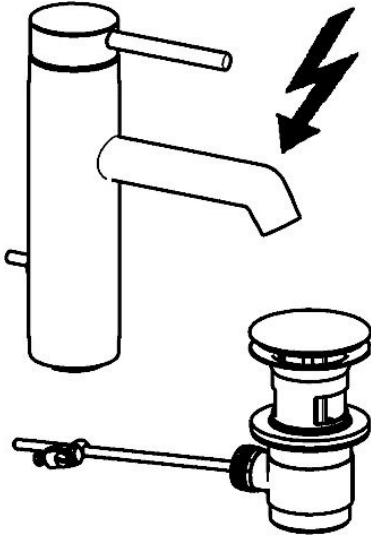

EAN: 4015474188235  
[static.hansa.com/51911178](https://static.hansa.com/51911178)

- Washbasin
- Single-lever, Low pressure
- Deck mounted
- Chrome
- Hidden aerator, Standard aerator
- Pin shape
- Pop-up waste with draw-rod
- Copper inlet pipes
- Inner body made of DZR brass

### Technical properties

Hot water supply	max. +80°C
Working pressure	0.5-5 bar

### SP51911173

	Name	Code
1	Lever, 70 mm	59913331
1.1	Screw, M5x35	59913299
1.4	O-ring, d 3x1.5	59913100
1.5	Cap	59913332
1.5	Cap White Discontinued	59913334
1.5	Cap Black Discontinued	59913333
2	Covering cap	59913364
2.1	Bearing ring	59913363
2.2	O-ring, d 38x2	59913212
3	Screw, M42x1, SW34	59913365
4	Cartridge, 3.5 Eco	59912324
4	Cartridge, 3.5 Classic	59913075
4.1	Temperature adjustment limiter	59912325
4.2	O-ring, d 28.24x2.62 Discontinued	59912590
4.4	O-ring, d 10.10x1.60 Discontinued	59905072
5.1	Lever for pop-up waste	59913362
5.2	Swivel joint	59904624
5.3	Gasket, 43x37x3	59912506
5.5	Fixing plate	59904765
5.6	Screw, M8x1, SW13	59904766
5.7	Fixing set	59910749
5.8	Pipe, M8x1, L=560	59912806
5.9	O-ring, 6x1.4	59913266
5.12	Fixing screw, M8x1, L=140	59912474
6.1	Aerator, M18.5x1	59913489
6.2	Key for aerator, M18.5	59913367
7	Pop-up waste	59911441
8	Fitting nut	59904969
8.1	Sealing kit, 14.9x8.5x1	59902352
8.2	Sealing kit, 10x8	59902272
8.3	Hose	59902151
8.4	Gasket, 15x8x4 Discontinued	59902270
N.I.	Key, SW30/34	59912108