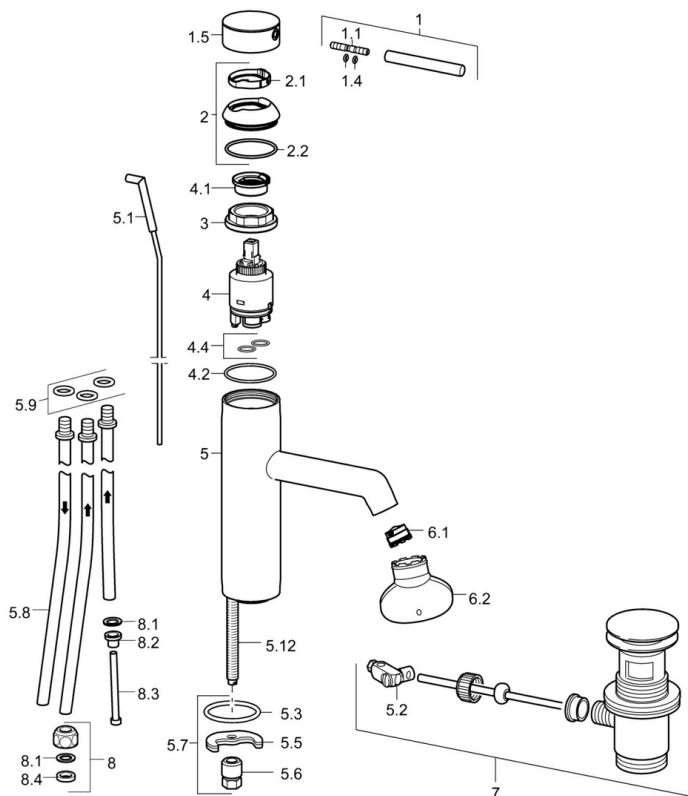

EAN: 4015474188235  
[static.hansa.com/51911178](https://static.hansa.com/51911178)

- Washbasin
- Single-lever, Low pressure
- Deck mounted
- Chrome
- Hidden aerator, Standard aerator
- Pin shape
- Pop-up waste with draw-rod
- Copper inlet pipes
- Inner body made of DZR brass

### Technical properties

Hot water supply	max. +80°C
Working pressure	0.5-5 bar

## Spare parts

### SP51911173

	Name	Code
1	Lever, 70 mm	59913331
1.1	Screw, M5x35	59913299
1.4	O-ring, d 3x1.5	59913100
1.5	Cap	59913332
1.5	Cap White Discontinued	59913334
1.5	Cap Black Discontinued	59913333
2	Covering cap	59913364
2.1	Bearing ring	59913363
2.2	O-ring, d 38x2	59913212
3	Screw, M42x1, SW34	59913365
4	Cartridge, 3.5 Eco	59912324
4	Cartridge, 3.5 Classic	59913075
4.1	Temperature adjustment limiter	59912325
4.2	O-ring, d 28.24x2.62 Discontinued	59912590
4.4	O-ring, d 10.10x1.60 Discontinued	59905072
5.1	Lever for pop-up waste	59913362
5.2	Swivel joint	59904624
5.3	Gasket, 43x37x3	59912506
5.5	Fixing plate	59904765
5.6	Screw, M8x1, SW13	59904766
5.7	Fixing set	59910749
5.8	Pipe, M8x1, L=560	59912806
5.9	O-ring, 6x1.4	59913266
5.12	Fixing screw, M8x1, L=140	59912474
6.1	Aerator, M18.5x1	59913489
6.2	Key for aerator, M18.5	59913367
7	Pop-up waste	59911441
8	Fitting nut	59904969
8.1	Sealing kit, 14.9x8.5x1	59902352
8.2	Sealing kit, 10x8	59902272
8.3	Hose	59902151
8.4	Gasket, 15x8x4 Discontinued	59902270
N.I.	Key, SW30/34	59912108