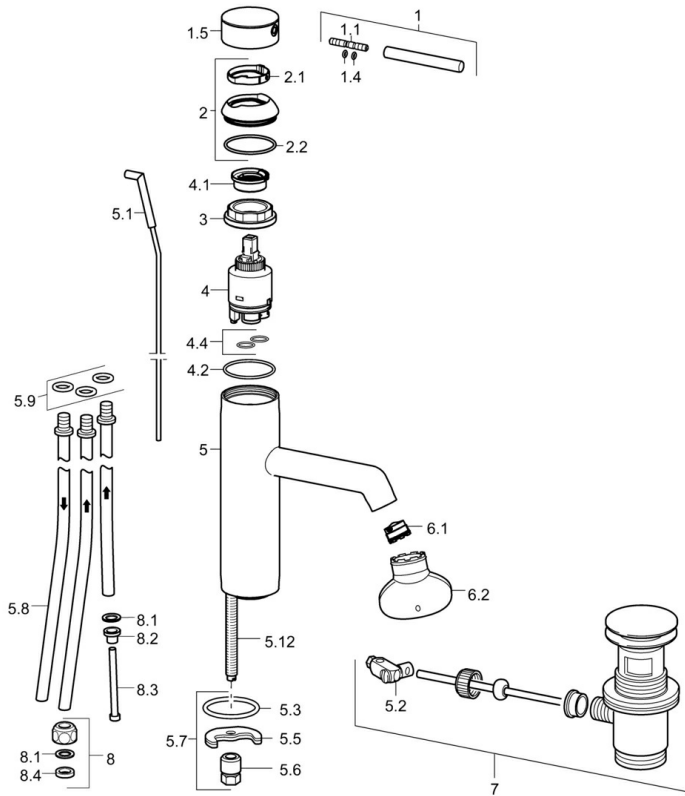

EAN: 4015474188228
static.hansa.com/51911177

- Washbasin
- Single-lever
- Deck mounted
- Chrome

Technical data

Technical properties

Hot water supply	max. +80°C
Working pressure	0.5-10 bar

Spare parts

SP51911173

	Name	Code
1	Lever, 70 mm	59913331
1.1	Screw, M5x35	59913299
1.4	O-ring, d 3x1.5	59913100
1.5	Cap	59913332
1.5	Cap White Discontinued	59913334
1.5	Cap Black Discontinued	59913333
2	Covering cap	59913364
2.1	Bearing ring	59913363
2.2	O-ring, d 38x2	59913212
3	Screw, M42x1, SW34	59913365
4	Cartridge, 3.5 Eco	59912324
4	Cartridge, 3.5 Classic	59913075
4.1	Temperature adjustment limiter	59912325
4.2	O-ring, d 28.24x2.62 Discontinued	59912590
4.4	O-ring, d 10.10x1.60 Discontinued	59905072
5.1	Lever for pop-up waste	59913362
5.2	Swivel joint	59904624
5.3	Gasket, 43x37x3	59912506
5.5	Fixing plate	59904765
5.6	Screw, M8x1, SW13	59904766
5.7	Fixing set	59910749
5.8	Pipe, M8x1, L=560	59912806
5.9	O-ring, 6x1.4	59913266
5.12	Fixing screw, M8x1, L=140	59912474
6.1	Aerator, M18.5x1	59913489
6.2	Key for aerator, M18.5	59913367
7	Pop-up waste	59911441
8	Fitting nut	59904969
8.1	Sealing kit, 14.9x8.5x1	59902352
8.2	Sealing kit, 10x8	59902272
8.3	Hose	59902151
8.4	Gasket, 15x8x4 Discontinued	59902270
N.I.	Key, SW30/34	59912108