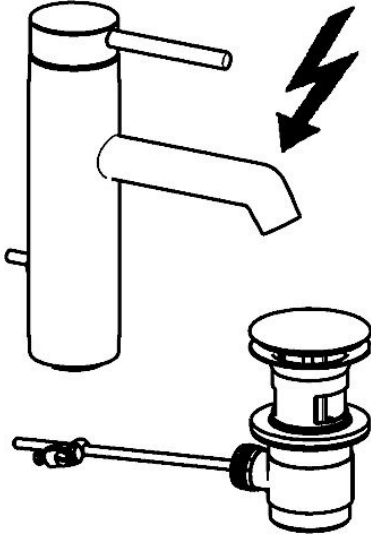

EAN: 4015474188228
static.hansa.com/51911177

- Washbasin
- Single-lever
- Deck mounted
- Chrome

Technical data

Technical properties

Hot water supply	max. +80°C
Working pressure	0.5-10 bar

Spare parts

SP51911173

	Name	Code
1	Lever, 70 mm	59913331
1.1	Screw, M5x35	59913299
1.4	O-ring, d 3x1.5	59913100
1.5	Cap	59913332
1.5	Cap White Discontinued	59913334
1.5	Cap Black Discontinued	59913333
2	Covering cap	59913364
2.1	Bearing ring	59913363
2.2	O-ring, d 38x2	59913212
3	Screw, M42x1, SW34	59913365
4	Cartridge, 3.5 Eco	59912324
4	Cartridge, 3.5 Classic	59913075
4.1	Temperature adjustment limiter	59912325
4.2	O-ring, d 28.24x2.62 Discontinued	59912590
4.4	O-ring, d 10.10x1.60 Discontinued	59905072
5.1	Lever for pop-up waste	59913362
5.2	Swivel joint	59904624
5.3	Gasket, 43x37x3	59912506
5.5	Fixing plate	59904765
5.6	Screw, M8x1, SW13	59904766
5.7	Fixing set	59910749
5.8	Pipe, M8x1, L=560	59912806
5.9	O-ring, 6x1.4	59913266
5.12	Fixing screw, M8x1, L=140	59912474
6.1	Aerator, M18.5x1	59913489
6.2	Key for aerator, M18.5	59913367
7	Pop-up waste	59911441
8	Fitting nut	59904969
8.1	Sealing kit, 14.9x8.5x1	59902352
8.2	Sealing kit, 10x8	59902272
8.3	Hose	59902151
8.4	Gasket, 15x8x4 Discontinued	59902270
N.I.	Key, SW30/34	59912108