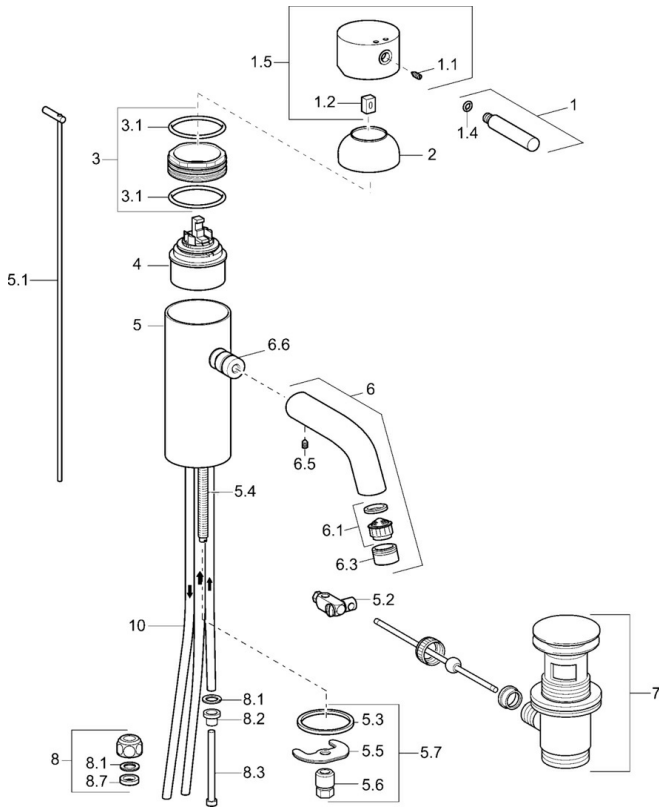

EAN: 4015474070097
static.hansa.com/51911101

- Washbasin
- Single-lever
- Deck mounted
- Chrome
- Fixed spout

Technical data

Technical properties

Hot water supply	max. +80°C
Working pressure	0.5-10 bar
Backflow prevention (EN1717)	AA
Material	Brass

Spare parts

SP51911101

	Name	Code
1	Lever, (-2009) Discontinued	59912466
1.1	Screw, M5x8, SW2.5	59904755
1.2	Bushing	59904778
1.4	O-ring, d 6x1	59912136
1.5	Cover Discontinued	59912465
2	Covering cap Discontinued	59912468
3	Eye screw, M50x1, SW45 Discontinued	59912469
3.1	O-ring, d 46x2	59912470
4	Cartridge, 4.8 eco	59904601
5.1	Pop-up operating rod Discontinued	59912473
5.2	Swivel joint	59904624
5.3	Gasket, 37x48x3.5	59911422
5.4	Fixing screw, M8x1, L=140	59912474
5.5	Fixing plate	59904765
5.6	Screw, M8x1, SW13	59904766
5.7	Fixing set	59910749
6	Spout Discontinued	59912475
6.1	Aerator, M22/24, ND	59901553
6.3	Aerator and key, M24x1, (2002-)	59912225
6.5	Pin, M5x6, SW2.6 Discontinued	59912477
6.6	Nipple Discontinued	59912478
7	Pop-up waste	59911441
8	Fitting nut	59904969
8.1	Sealing kit, 14.9x8.5x1	59902352
8.2	Sealing kit, 10x8	59902272
8.3	Hose	59902151
8.7	Gasket, 15x8x4 Discontinued	59902270