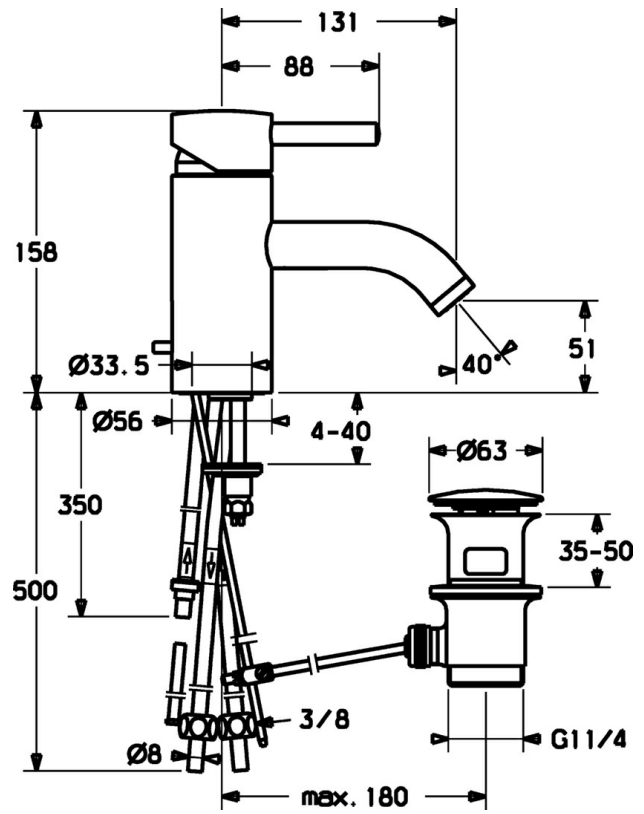

EAN: 4015474070097
static.hansa.com/51911101

- Washbasin
- Single-lever
- Deck mounted
- Chrome
- Fixed spout

Technical data

Technical properties

Hot water supply	max. +80°C
Working pressure	0.5-10 bar
Backflow prevention (EN1717)	AA
Material	Brass

Spare parts

SP51911101

	Name	Code
1	Lever, (-2009) Discontinued	59912466
1.1	Screw, M5x8, SW2.5	59904755
1.2	Bushing	59904778
1.4	O-ring, d 6x1	59912136
1.5	Cover Discontinued	59912465
2	Covering cap Discontinued	59912468
3	Eye screw, M50x1, SW45 Discontinued	59912469
3.1	O-ring, d 46x2	59912470
4	Cartridge, 4.8 eco	59904601
5.1	Pop-up operating rod Discontinued	59912473
5.2	Swivel joint	59904624
5.3	Gasket, 37x48x3.5	59911422
5.4	Fixing screw, M8x1, L=140	59912474
5.5	Fixing plate	59904765
5.6	Screw, M8x1, SW13	59904766
5.7	Fixing set	59910749
6	Spout Discontinued	59912475
6.1	Aerator, M22/24, ND	59901553
6.3	Aerator and key, M24x1, (2002-)	59912225
6.5	Pin, M5x6, SW2.6 Discontinued	59912477
6.6	Nipple Discontinued	59912478
7	Pop-up waste	59911441
8	Fitting nut	59904969
8.1	Sealing kit, 14.9x8.5x1	59902352
8.2	Sealing kit, 10x8	59902272
8.3	Hose	59902151
8.7	Gasket, 15x8x4 Discontinued	59902270