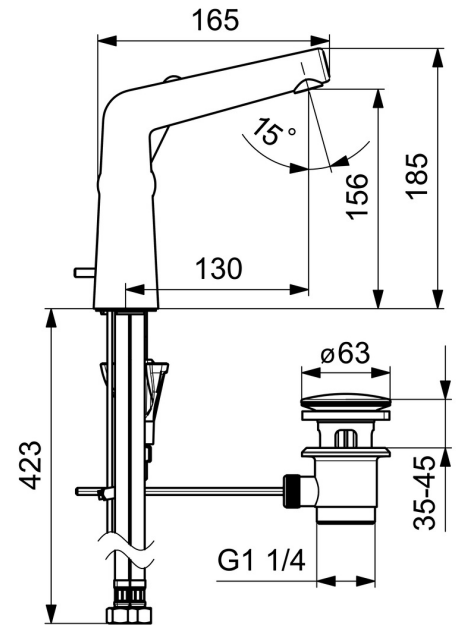

EAN: 4057304006487  
[static.hansa.com/51892283](http://static.hansa.com/51892283)

one-hole single-lever basin mixer, DN 15

- Washbasin
- Single-lever, side operated
- Deck mounted
- Chrome
- Fixed spout
- PCA® - constant flow rate regardless of pressure variations, Hidden aerator
- Hot/Cold symbols, Single operating lever/handle
- Pop-up waste with draw-rod
- ø 25 mm ceramic cartridge for flow and temperature control
- Flexible inlet pipes
- Inner body made of DZR brass, 3S-installation system for safe and simple mounting

### Technical properties

DN-size (nominal dimension)	<b>DN15</b>
Hot water supply	<b>max. +70°C</b>
Working pressure	<b>0.5-10 bar</b>
Connection size	<b>G3/8</b>
Projection	<b>130 mm</b>
Backflow prevention (EN1717)	<b>AA</b>
Material	<b>Brass</b>

### SP51892283

	Name	Code
01	Lever Discontinued	59914640
01	Lever, (5189228334) Rose gold Discontinued	59914641
02	Cover plug	59913762
02	Cover plug Rose gold Discontinued	59914642
03	Screw, M5x8, SW2.5	59904755
04	Covering cap Discontinued	59914638
04	Covering cap, (5189228334) Rose gold Discontinued	59914643
05	Tightening nut, M32x1, SW24	59913958
06	Cartridge, 2.5	59913914
07	Fitting ring for aerator	59914645
07	Fitting ring for aerator, (5189228334) Rose gold Discontinued	59914646
08	Aerator and key, M18.5x1, -104	1003508V
08	Aerator, M18.5x1, TJ	59913366
08	Aerator and key, M18.5x1 (5189228334)	59914590
09	Bottom seal	59914591
10	Fixing screw, M8x1, L=130	59914474
11	Fixing set	59914475
12	Flexible pipe, L=500, M8x1-G3/8 LH	59914467
12	Flexible pipe, L=500, G1/2-M8x1 LH (519222830037) Discontinued	59914644
N.I.	Pop-up waste	59911441
N.I.	Pop-up operating rod	59913459
N.I.	Pop-up waste Rose gold Discontinued	59914681