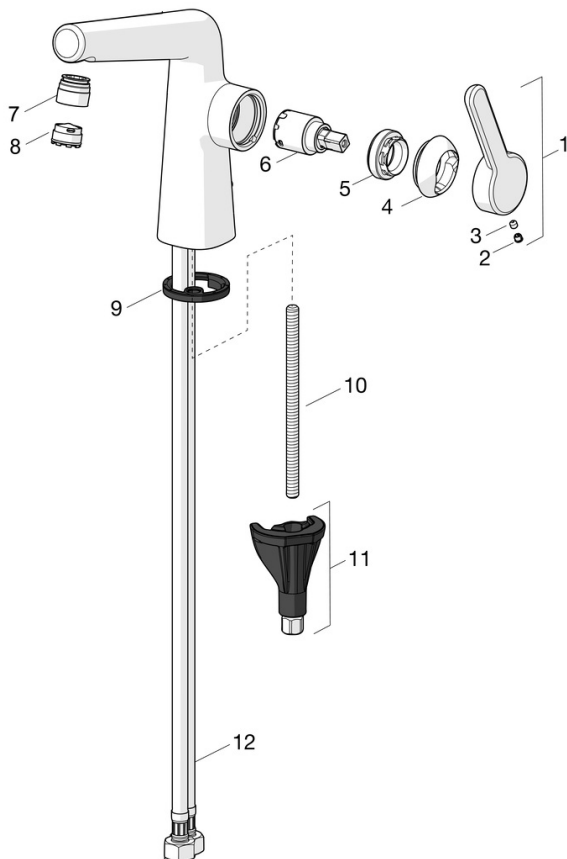

EAN: 4057304006487  
[static.hansa.com/51892283](http://static.hansa.com/51892283)

one-hole single-lever basin mixer, DN 15

- Washbasin
- Single-lever, side operated
- Deck mounted
- Chrome
- Fixed spout
- PCA® - constant flow rate regardless of pressure variations, Hidden aerator
- Hot/Cold symbols, Single operating lever/handle
- Pop-up waste with draw-rod
- ø 25 mm ceramic cartridge for flow and temperature control
- Flexible inlet pipes
- Inner body made of DZR brass, 3S-installation system for safe and simple mounting

### Technical properties

DN-size (nominal dimension)	<b>DN15</b>
Hot water supply	<b>max. +70°C</b>
Working pressure	<b>0.5-10 bar</b>
Connection size	<b>G3/8</b>
Projection	<b>130 mm</b>
Backflow prevention (EN1717)	<b>AA</b>
Material	<b>Brass</b>

### SP51892283

	Name	Code
01	Lever Discontinued	59914640
01	Lever, (5189228334) Rose gold Discontinued	59914641
02	Cover plug	59913762
02	Cover plug Rose gold Discontinued	59914642
03	Screw, M5x8, SW2.5	59904755
04	Covering cap Discontinued	59914638
04	Covering cap, (5189228334) Rose gold Discontinued	59914643
05	Tightening nut, M32x1, SW24	59913958
06	Cartridge, 2.5	59913914
07	Fitting ring for aerator	59914645
07	Fitting ring for aerator, (5189228334) Rose gold Discontinued	59914646
08	Aerator and key, M18.5x1, -104	1003508V
08	Aerator, M18.5x1, TJ	59913366
08	Aerator and key, M18.5x1 (5189228334)	59914590
09	Bottom seal	59914591
10	Fixing screw, M8x1, L=130	59914474
11	Fixing set	59914475
12	Flexible pipe, L=500, M8x1-G3/8 LH	59914467
12	Flexible pipe, L=500, G1/2-M8x1 LH (519222830037) Discontinued	59914644
N.I.	Pop-up waste	59911441
N.I.	Pop-up operating rod	59913459
N.I.	Pop-up waste Rose gold Discontinued	59914681