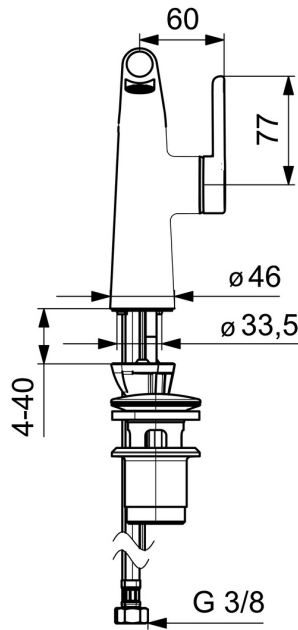

EAN: 4057304006487  
[static.hansa.com/51892283](http://static.hansa.com/51892283)

one-hole single-lever basin mixer, DN 15

- Washbasin
- Single-lever, side operated
- Deck mounted
- Chrome
- Fixed spout
- PCA® - constant flow rate regardless of pressure variations, Hidden aerator
- Hot/Cold symbols, Single operating lever/handle
- Pop-up waste with draw-rod
- ø 25 mm ceramic cartridge for flow and temperature control
- Flexible inlet pipes
- Inner body made of DZR brass, 3S-installation system for safe and simple mounting

### Flow properties

Flow-rate at 3 bar (with flow controller)	<b>1.2 l/min</b>
Pressure loss with flow (0.1 l/s)	<b>2.1 bar</b>

### Technical properties

DN-size (nominal dimension)	<b>DN15</b>
Hot water supply	<b>max. +70°C</b>
Working pressure	<b>0.5-10 bar</b>
Connection size	<b>G3/8</b>
Projection	<b>130 mm</b>
Backflow prevention (EN1717)	<b>AA</b>
Material	<b>Brass</b>

### SP51892283

	Name	Code
01	Lever Discontinued	59914640
01	Lever, (5189228334) Rose gold Discontinued	59914641
02	Cover plug	59913762
02	Cover plug Rose gold Discontinued	59914642
03	Screw, M5x8, SW2.5	59904755
04	Covering cap Discontinued	59914638
04	Covering cap, (5189228334) Rose gold Discontinued	59914643
05	Tightening nut, M32x1, SW24	59913958
06	Cartridge, 2.5	59913914
07	Fitting ring for aerator	59914645
07	Fitting ring for aerator, (5189228334) Rose gold Discontinued	59914646
08	Aerator and key, M18.5x1, -104	1003508V
08	Aerator, M18.5x1, TJ	59913366
08	Aerator and key, M18.5x1 (5189228334)	59914590
09	Bottom seal	59914591
10	Fixing screw, M8x1, L=130	59914474
11	Fixing set	59914475
12	Flexible pipe, L=500, M8x1-G3/8 LH	59914467
12	Flexible pipe, L=500, G1/2-M8x1 LH (519222830037) Discontinued	59914644
N.I.	Pop-up waste	59911441
N.I.	Pop-up operating rod	59913459
N.I.	Pop-up waste Rose gold Discontinued	59914681