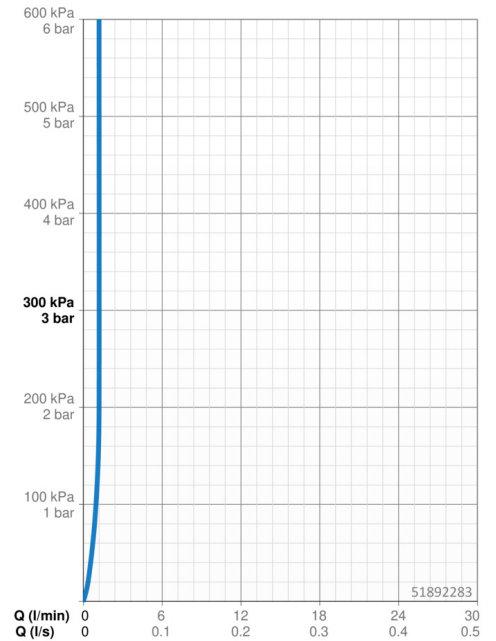

Technical data

Flow properties

Flow-rate at 3 bar (with flow controller)	1.2 l/min
Pressure loss with flow (0.1 l/s)	2.1 bar

Technical properties

DN-size (nominal dimension)	DN15
Hot water supply	max. +70°C
Working pressure	0.5-10 bar
Connection size	G3/8
Projection	130 mm
Backflow prevention (EN1717)	AA
Material	Brass

Regulations

EN standard	EN 817
Noise class	I (ISO 3822)

Approvals and Declarations

DVGW	DW-6506DL0547
Declaration of conformity	DoC
EPD	S-P-06391