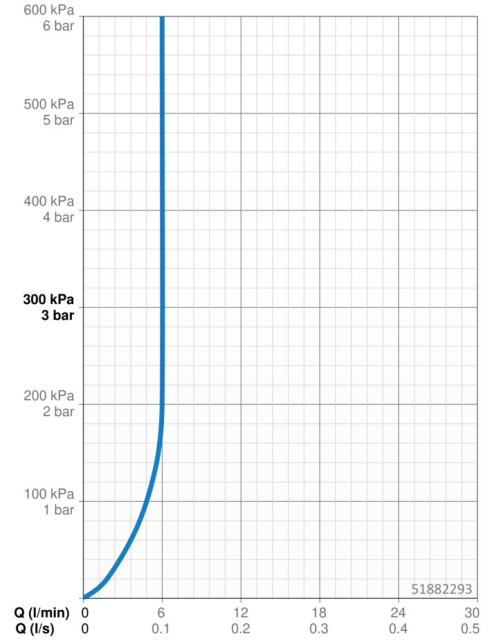

Technical data

Flow properties

Flow-rate at 3 bar (with flow controller) **6.0 l/min**

Technical properties

DN-size (nominal dimension) **DN15**
Hot water supply **max. +70°C**
Working pressure **0.5-10 bar**
Connection size **G3/8**
Projection **125 mm**
Backflow prevention (EN1717) **AA**
Material **Brass**

Regulations

EN standard **EN 817**
Noise class **I (ISO 3822)**

Approvals and Declarations

DVGW **DW-6506DL0547**
Declaration of conformity **DoC**
EPD **S-P-06391**