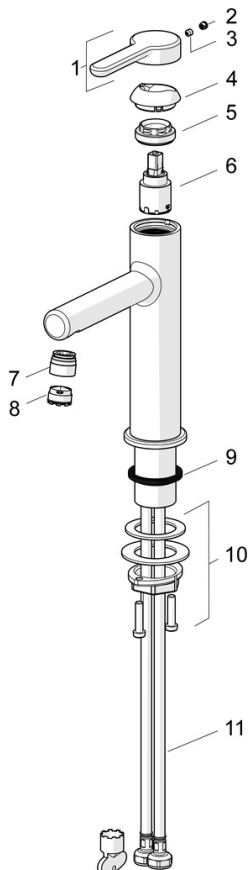

EAN: 4057304015113  
[static.hansa.com/51882293](http://static.hansa.com/51882293)

- Washbasin
- Single-lever
- Deck mounted
- Chrome
- Fixed spout
- PCA® - constant flow rate regardless of pressure variations
- Single operating lever/handle, Hot/Cold symbols
- $\varnothing$  25 mm ceramic cartridge for flow and temperature control
- Flexible inlet pipes
- Inner body made of DZR brass
- Without pop-up waste, Without draw-rod opening

### Technical properties

DN-size (nominal dimension) **DN15**  
 Hot water supply **max. +70°C**  
 Working pressure **0.5-10 bar**  
 Connection size **G3/8**  
 Projection **125 mm**  
 Backflow prevention (EN1717) **AA**  
 Material **Brass**

## Spare parts

### SP51882293

	Name	Code
01	Lever Discontinued	59914637
02	Cover plug	59913762
03	Screw, M5x8, SW2.5	59904755
04	Covering cap Discontinued	59914638
05	Tightening nut, M32x1, SW24	59913958
06	Cartridge, 2.5	59913914
07	Fitting ring for aerator	59914645
08	Aerator, M18.5x1, TJ	59913366
09	Bottom seal	59914650
10	Fixing set	59913371
11	Flexible pipe, L=475, G3/8-M10x1 LH Discontinued	59914468