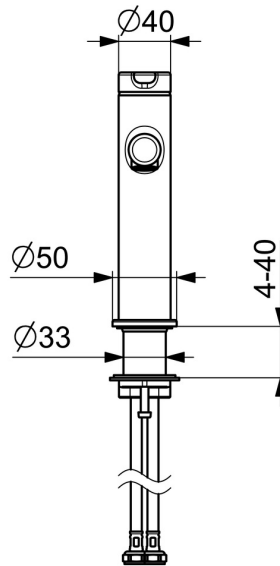

EAN: 4057304015113  
[static.hansa.com/51882293](http://static.hansa.com/51882293)

- Washbasin
- Single-lever
- Deck mounted
- Chrome
- Fixed spout
- PCA® - constant flow rate regardless of pressure variations
- Single operating lever/handle, Hot/Cold symbols
- $\varnothing$  25 mm ceramic cartridge for flow and temperature control
- Flexible inlet pipes
- Inner body made of DZR brass
- Without pop-up waste, Without draw-rod opening

### Technical properties

DN-size (nominal dimension) **DN15**  
 Hot water supply **max. +70°C**  
 Working pressure **0.5-10 bar**  
 Connection size **G3/8**  
 Projection **125 mm**  
 Backflow prevention (EN1717) **AA**  
 Material **Brass**

### SP51882293

	Name	Code
01	Lever Discontinued	59914637
02	Cover plug	59913762
03	Screw, M5x8, SW2.5	59904755
04	Covering cap Discontinued	59914638
05	Tightening nut, M32x1, SW24	59913958
06	Cartridge, 2.5	59913914
07	Fitting ring for aerator	59914645
08	Aerator, M18.5x1, TJ	59913366
09	Bottom seal	59914650
10	Fixing set	59913371
11	Flexible pipe, L=475, G3/8-M10x1 LH Discontinued	59914468