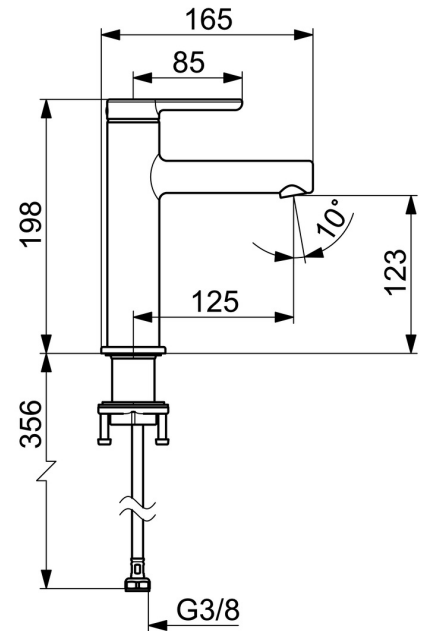

EAN: 4057304015113  
[static.hansa.com/51882293](http://static.hansa.com/51882293)

- Washbasin
- Single-lever
- Deck mounted
- Chrome
- Fixed spout
- PCA® - constant flow rate regardless of pressure variations
- Single operating lever/handle, Hot/Cold symbols
- $\varnothing$  25 mm ceramic cartridge for flow and temperature control
- Flexible inlet pipes
- Inner body made of DZR brass
- Without pop-up waste, Without draw-rod opening

### Flow properties

Flow-rate at 3 bar (with flow controller) **6.0 l/min**

### Technical properties

DN-size (nominal dimension) **DN15**  
 Hot water supply **max. +70°C**  
 Working pressure **0.5-10 bar**  
 Connection size **G3/8**  
 Projection **125 mm**  
 Backflow prevention (EN1717) **AA**  
 Material **Brass**

### SP51882293

	Name	Code
01	Lever Discontinued	59914637
02	Cover plug	59913762
03	Screw, M5x8, SW2.5	59904755
04	Covering cap Discontinued	59914638
05	Tightening nut, M32x1, SW24	59913958
06	Cartridge, 2.5	59913914
07	Fitting ring for aerator	59914645
08	Aerator, M18.5x1, TJ	59913366
09	Bottom seal	59914650
10	Fixing set	59913371
11	Flexible pipe, L=475, G3/8-M10x1 LH Discontinued	59914468