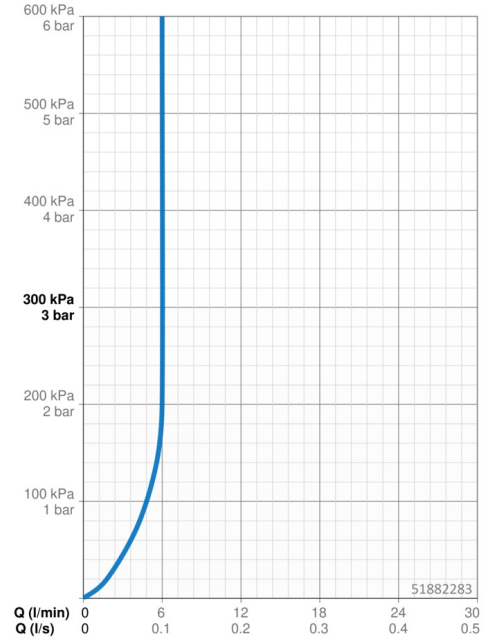

Technical data

Flow properties

Flow-rate at 3 bar (with flow controller)	6.0 l/min
Pressure loss with flow (0.1 l/s)	2 bar

Technical properties

DN-size (nominal dimension)	DN15
Hot water supply	max. +70°C
Working pressure	0.5-10 bar
Connection size	G3/8
Projection	128 mm
Backflow prevention (EN1717)	AA
Material	Brass

Regulations

EN standard	EN 817
Noise class	I (ISO 3822)

Approvals and Declarations

DVGW	DW-6506DL0547
Declaration of conformity	DoC