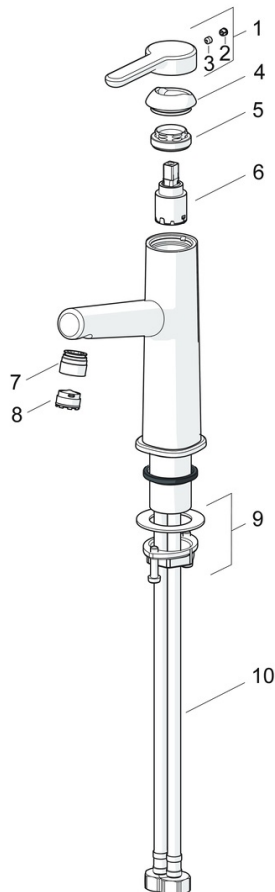

EAN: 4057304006456
static.hansa.com/51882283

one-hole single-lever basin mixer, DN 15

- Washbasin
- Single-lever
- Deck mounted
- Chrome
- Fixed spout
- PCA® - constant flow rate regardless of pressure variations, Hidden aerator
- Hot/Cold symbols, Single operating lever/handle
- \varnothing 25 mm ceramic cartridge for flow and temperature control
- Flexible inlet pipes
- Inner body made of DZR brass
- Without pop-up waste, Without draw-rod opening

Technical data

Flow properties

Flow-rate at 3 bar (with flow controller)	6.0 l/min
Pressure loss with flow (0.1 l/s)	2 bar

Technical properties

DN-size (nominal dimension)	DN15
Hot water supply	max. +70°C
Working pressure	0.5-10 bar
Connection size	G3/8
Projection	128 mm
Backflow prevention (EN1717)	AA
Material	Brass

Regulations

EN standard	EN 817
Noise class	I (ISO 3822)

Approvals and Declarations

DVGW	DW-6506DL0547
Declaration of conformity	DoC

Spare parts

SP51882283

	Name	Code
01	Lever Discontinued	59914637
02	Cover plug	59913762
03	Screw, M5x8, SW2.5	59904755
04	Covering cap Discontinued	59914638
05	Tightening nut, M32x1, SW24	59913958
06	Cartridge, 2.5	59913914
07	Fitting ring for aerator	59914645
08	Aerator, M18.5x1, TJ	59913366
09	Fixing set	59913371
10	Flexible pipe, L=475, G3/8-M10x1 LH Discontinued	59914468
10	Flexible pipe, L=470, G1/2-M10x1 LH (518822830037) Discontinued	59914639
N.I.	Pop-up operating rod	59913459
N.I.	Pop-up waste	59911441