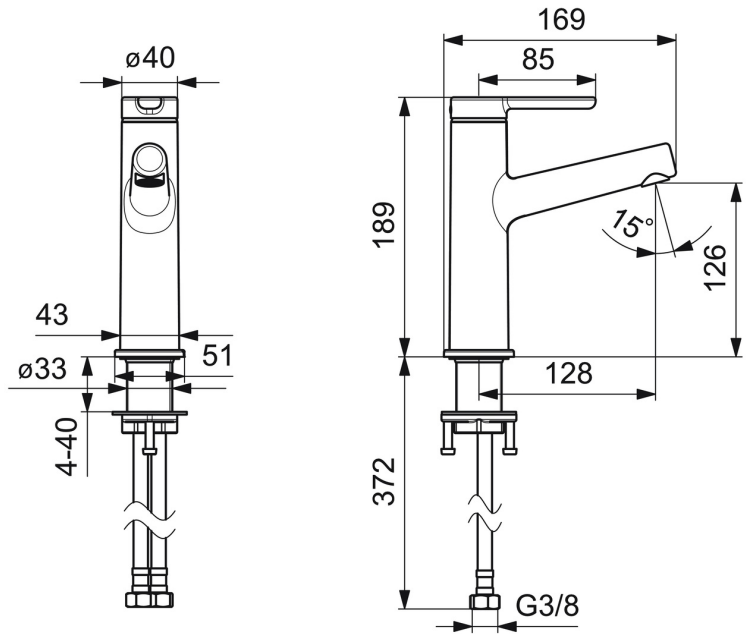

EAN: 4057304006456
static.hansa.com/51882283

one-hole single-lever basin mixer, DN 15

- Washbasin
- Single-lever
- Deck mounted
- Chrome
- Fixed spout
- PCA® - constant flow rate regardless of pressure variations, Hidden aerator
- Hot/Cold symbols, Single operating lever/handle
- \varnothing 25 mm ceramic cartridge for flow and temperature control
- Flexible inlet pipes
- Inner body made of DZR brass
- Without pop-up waste, Without draw-rod opening

Technical data

Flow properties

Flow-rate at 3 bar (with flow controller)	6.0 l/min
Pressure loss with flow (0.1 l/s)	2 bar

Technical properties

DN-size (nominal dimension)	DN15
Hot water supply	max. +70°C
Working pressure	0.5-10 bar
Connection size	G3/8
Projection	128 mm
Backflow prevention (EN1717)	AA
Material	Brass

Regulations

EN standard	EN 817
Noise class	I (ISO 3822)

Approvals and Declarations

DVGW	DW-6506DL0547
Declaration of conformity	DoC

Spare parts

SP51882283

	Name	Code
01	Lever Discontinued	59914637
02	Cover plug	59913762
03	Screw, M5x8, SW2.5	59904755
04	Covering cap Discontinued	59914638
05	Tightening nut, M32x1, SW24	59913958
06	Cartridge, 2.5	59913914
07	Fitting ring for aerator	59914645
08	Aerator, M18.5x1, TJ	59913366
09	Fixing set	59913371
10	Flexible pipe, L=475, G3/8-M10x1 LH Discontinued	59914468
10	Flexible pipe, L=470, G1/2-M10x1 LH (518822830037) Discontinued	59914639
N.I.	Pop-up operating rod	59913459
N.I.	Pop-up waste	59911441