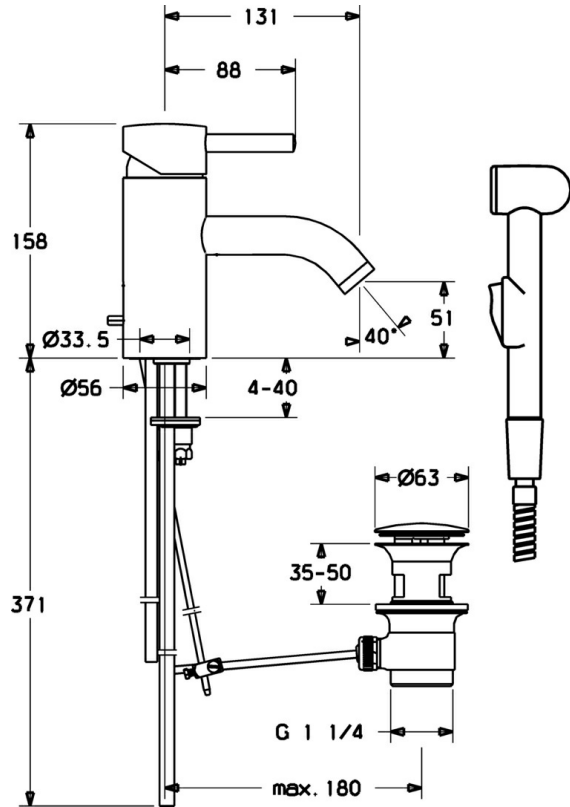

EAN: 4015474096165  
[static.hansa.com/51872101](http://static.hansa.com/51872101)

- Washbasin
- Single-lever, Bidetta
- Deck mounted
- Chrome
- Fixed spout
- Standard aerator
- Hot/Cold symbols, Single operating lever/handle
- Pop-up waste with draw-rod
- Hand shower, Shower holder, Shower hose (1600 mm)
- Bidetta hand shower
- Limitation option for maximum temperature and flow-rate, Adjustable hot water stop (included, retrofittable)
- ø 48 mm ceramic eco cartridge for flow and temperature control
- Copper inlet pipes
- 1 spray function

## Technical data

### Technical properties

DN-size (nominal dimension)	<b>DN15</b>
Hot water supply	<b>max. +80°C</b>
Working pressure	<b>0.5-10 bar</b>
Connection size	<b>Ø10</b>
Projection	<b>131 mm</b>
Material	<b>Brass</b>

### SP51872101

	Name	Code
1	Lever, (-2009) Discontinued	59912466
1.1	Screw, M5x8, SW2.5	59904755
1.2	Bushing	59904778
1.4	O-ring, d 6x1	59912136
1.5	Cover Discontinued	59912465
2	Covering cap Discontinued	59912468
3	Eye screw, M50x1, SW45 Discontinued	59912469
3.1	O-ring, d 46x2	59912470
4	Cartridge, 4.8 eco	59904601
5.1	Pop-up operating rod Discontinued	59912473
5.2	Swivel joint	59904624
5.3	Gasket, 37x48x3.5	59911422
5.4	Fixing screw, M8x1, L=140	59912474
5.5	Fixing plate	59904765
5.6	Screw, M8x1, SW13	59904766
5.7	Fixing set	59910749
6	Spout Discontinued	59912475
6.1	Aerator, M22/24 A	59902081
6.3	Aerator and key, M24x1, (2002-)	59912225
6.5	Pin, M5x6, SW2.6 Discontinued	59912477
6.6	Nipple Discontinued	59912478
7	Pop-up waste	59911441
10	Bidetta hand shower Discontinued	59912758
10.1	Shower hose, G3/8xG1/2 Discontinued	59912757