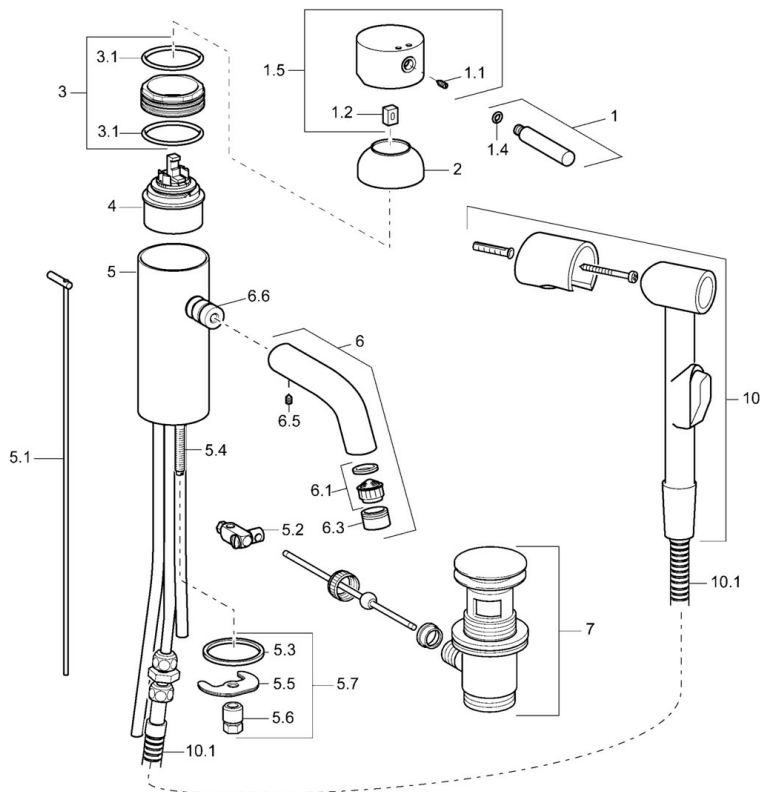

EAN: 4015474096165  
[static.hansa.com/51872101](http://static.hansa.com/51872101)

- Washbasin
- Single-lever, Bidetta
- Deck mounted
- Chrome
- Fixed spout
- Standard aerator
- Hot/Cold symbols, Single operating lever/handle
- Pop-up waste with draw-rod
- Hand shower, Shower holder, Shower hose (1600 mm)
- Bidetta hand shower
- Limitation option for maximum temperature and flow-rate, Adjustable hot water stop (included, retrofittable)
- ø 48 mm ceramic eco cartridge for flow and temperature control
- Copper inlet pipes
- 1 spray function

## Technical data

### Technical properties

DN-size (nominal dimension)	<b>DN15</b>
Hot water supply	<b>max. +80°C</b>
Working pressure	<b>0.5-10 bar</b>
Connection size	<b>Ø10</b>
Projection	<b>131 mm</b>
Material	<b>Brass</b>

### SP51872101

	Name	Code
1	Lever, (-2009) Discontinued	59912466
1.1	Screw, M5x8, SW2.5	59904755
1.2	Bushing	59904778
1.4	O-ring, d 6x1	59912136
1.5	Cover Discontinued	59912465
2	Covering cap Discontinued	59912468
3	Eye screw, M50x1, SW45 Discontinued	59912469
3.1	O-ring, d 46x2	59912470
4	Cartridge, 4.8 eco	59904601
5.1	Pop-up operating rod Discontinued	59912473
5.2	Swivel joint	59904624
5.3	Gasket, 37x48x3.5	59911422
5.4	Fixing screw, M8x1, L=140	59912474
5.5	Fixing plate	59904765
5.6	Screw, M8x1, SW13	59904766
5.7	Fixing set	59910749
6	Spout Discontinued	59912475
6.1	Aerator, M22/24 A	59902081
6.3	Aerator and key, M24x1, (2002-)	59912225
6.5	Pin, M5x6, SW2.6 Discontinued	59912477
6.6	Nipple Discontinued	59912478
7	Pop-up waste	59911441
10	Bidetta hand shower Discontinued	59912758
10.1	Shower hose, G3/8xG1/2 Discontinued	59912757