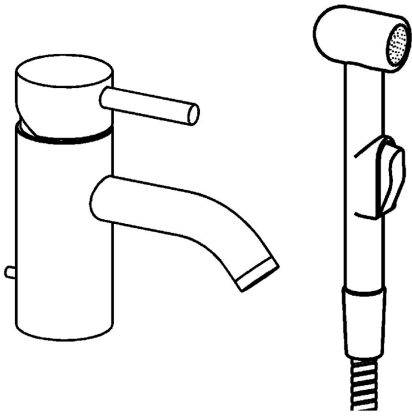

EAN: 4015474096165  
[static.hansa.com/51872101](http://static.hansa.com/51872101)

- Washbasin
- Single-lever, Bidetta
- Deck mounted
- Chrome
- Fixed spout
- Standard aerator
- Hot/Cold symbols, Single operating lever/handle
- Pop-up waste with draw-rod
- Hand shower, Shower holder, Shower hose (1600 mm)
- Bidetta hand shower
- Limitation option for maximum temperature and flow-rate, Adjustable hot water stop (included, retrofittable)
- ø 48 mm ceramic eco cartridge for flow and temperature control
- Copper inlet pipes
- 1 spray function

### Technical properties

DN-size (nominal dimension)	<b>DN15</b>
Hot water supply	<b>max. +80°C</b>
Working pressure	<b>0.5-10 bar</b>
Connection size	<b>Ø10</b>
Projection	<b>131 mm</b>
Material	<b>Brass</b>

### SP51872101

	Name	Code
1	Lever, (-2009) Discontinued	59912466
1.1	Screw, M5x8, SW2.5	59904755
1.2	Bushing	59904778
1.4	O-ring, d 6x1	59912136
1.5	Cover Discontinued	59912465
2	Covering cap Discontinued	59912468
3	Eye screw, M50x1, SW45 Discontinued	59912469
3.1	O-ring, d 46x2	59912470
4	Cartridge, 4.8 eco	59904601
5.1	Pop-up operating rod Discontinued	59912473
5.2	Swivel joint	59904624
5.3	Gasket, 37x48x3.5	59911422
5.4	Fixing screw, M8x1, L=140	59912474
5.5	Fixing plate	59904765
5.6	Screw, M8x1, SW13	59904766
5.7	Fixing set	59910749
6	Spout Discontinued	59912475
6.1	Aerator, M22/24 A	59902081
6.3	Aerator and key, M24x1, (2002-)	59912225
6.5	Pin, M5x6, SW2.6 Discontinued	59912477
6.6	Nipple Discontinued	59912478
7	Pop-up waste	59911441
10	Bidetta hand shower Discontinued	59912758
10.1	Shower hose, G3/8xG1/2 Discontinued	59912757