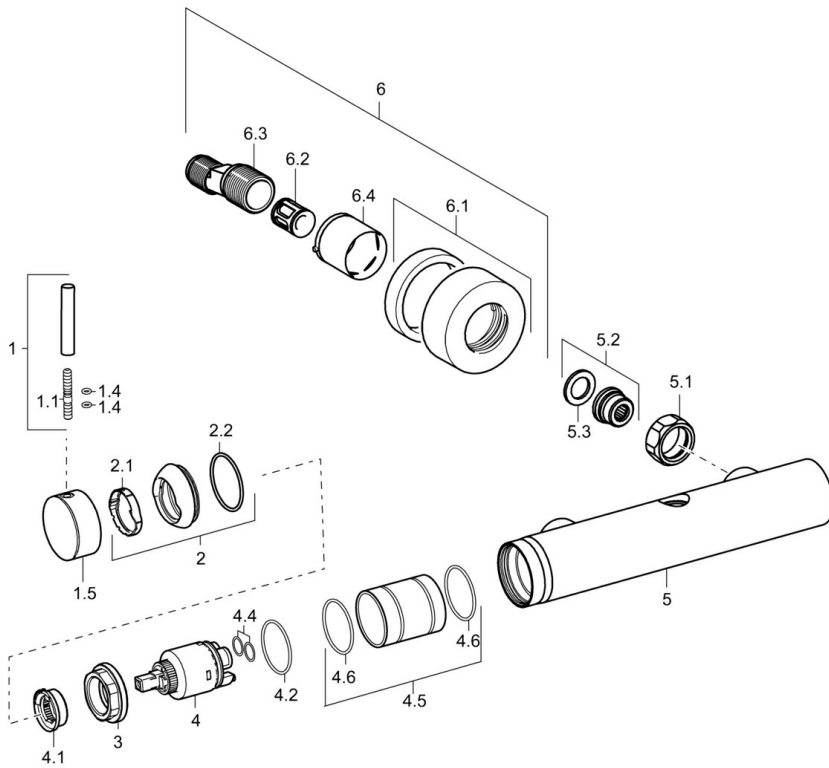

EAN: 4015474188587
static.hansa.com/51869178

- Shower solutions
- Single-lever
- Wall mounted
- Chrome
- Silencer(s)

Technical data

Technical properties

Hot water supply **max. +80°C**
 Working pressure **0.5-10 bar**

Spare parts

SP51869173

	Name	Code
1	Lever, L=50, M5 IG	59913335
1.1	Screw, M5x35	59913299
1.4	O-ring, d 3x1.5	59913100
1.5	Covering cap Discontinued	59913490
2	Covering cap	59913364
2.1	Bearing ring	59913363
2.2	O-ring, d 38x2	59913212
3	Screw, M4x21, SW34	59913365
4	Cartridge, 3.5 Eco	59912324
4	Cartridge, 3.5 Classic	59913075
4.1	Temperature adjustment limiter	59912325
4.2	O-ring, d 28.24x2.62 Discontinued	59912590
4.4	O-ring, d 10.10x1.60 Discontinued	59905072
4.5	Collar Discontinued	59913433
5.1	Connection nut, G3/4, AF30	59902230
5.2	Seat, G1/2, L, WAF10	59904618
5.3	Retaining ring, 23.9x15.2x2	59902689
6.1	Cover flange	59913432
6.2	Silencer	59904792
6.3	Eccentric connector, G3/4xG1/2, DN15	59910254
6.4	Cover sleeve	59912651
N.I.	Key, SW30/34	59912108