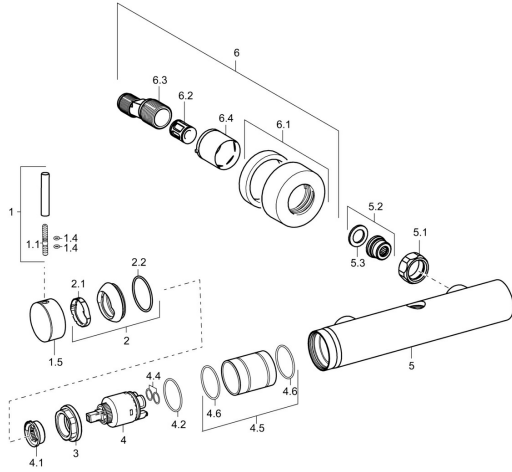

EAN: 4015474188587
static.hansa.com/51869178

- Shower solutions
- Single-lever
- Wall mounted
- Chrome
- Silencer(s)

Technical data

Technical properties

Hot water supply **max. +80°C**
 Working pressure **0.5-10 bar**

Spare parts

SP51869173

	Name	Code
1	Lever, L=50, M5 IG	59913335
1.1	Screw, M5x35	59913299
1.4	O-ring, d 3x1.5	59913100
1.5	Covering cap Discontinued	59913490
2	Covering cap	59913364
2.1	Bearing ring	59913363
2.2	O-ring, d 38x2	59913212
3	Screw, M4x21, SW34	59913365
4	Cartridge, 3.5 Eco	59912324
4	Cartridge, 3.5 Classic	59913075
4.1	Temperature adjustment limiter	59912325
4.2	O-ring, d 28.24x2.62 Discontinued	59912590
4.4	O-ring, d 10.10x1.60 Discontinued	59905072
4.5	Collar Discontinued	59913433
5.1	Connection nut, G3/4, AF30	59902230
5.2	Seat, G1/2, L, WAF10	59904618
5.3	Retaining ring, 23.9x15.2x2	59902689
6.1	Cover flange	59913432
6.2	Silencer	59904792
6.3	Eccentric connector, G3/4xG1/2, DN15	59910254
6.4	Cover sleeve	59912651
N.I.	Key, SW30/34	59912108