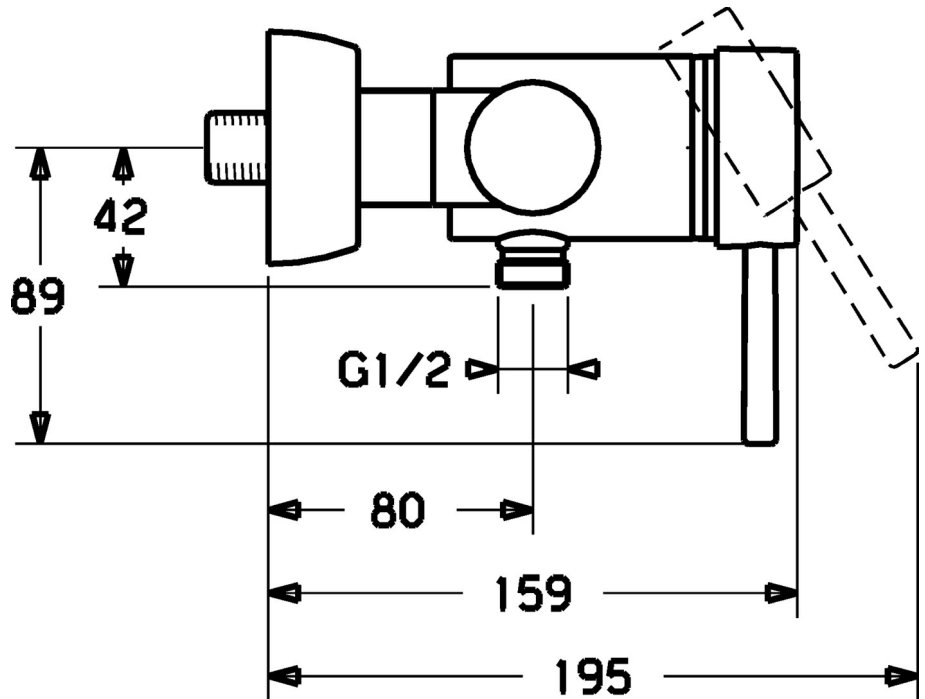

EAN: 4015474083356
static.hansa.com/51860101

- Shower solutions
- Single-lever
- Wall mounted
- Chrome
- Non-return valve(s)
- Silencer(s)
- protected against back-flow in domestic use (according to DIN EN 1717)

Technical data

Technical properties

Hot water supply	max. +80°C
Working pressure	0.5-10 bar
Backflow prevention (EN1717)	EB

Spare parts

SP51860101

	Name	Code
1	Lever, 60 mm Discontinued	59911882
1.1	Screw, M5x8, SW2.5	59904755
1.2	Bushing	59904778
1.4	O-ring, d 6x1	59912136
1.5	Covering cap Discontinued	59912143
2	Cover Discontinued	59912753
3	Eye screw, M50x1, SW45	59904775
3.1	O-ring, d 43x2.5	59911166
4	Cartridge, 4.8 eco	59904601
4.1	Hot water limiter	59904759
5.1	Connection nut, G3/4, AF30	59902230
5.2	Seat, G1/2, L, WAF10	59904618
5.3	Retaining ring, 23.9x15.2x2	59902689
5.4	Non-return valve	59905714
5.5	Thread nipple, G1/2xM18x1	59911384
6.1	Cover flange	59912652
6.2	Silencer	59904792
6.3	Eccentric connector, G3/4xG1/2, DN15	59910254
6.4	Cover sleeve	59912651