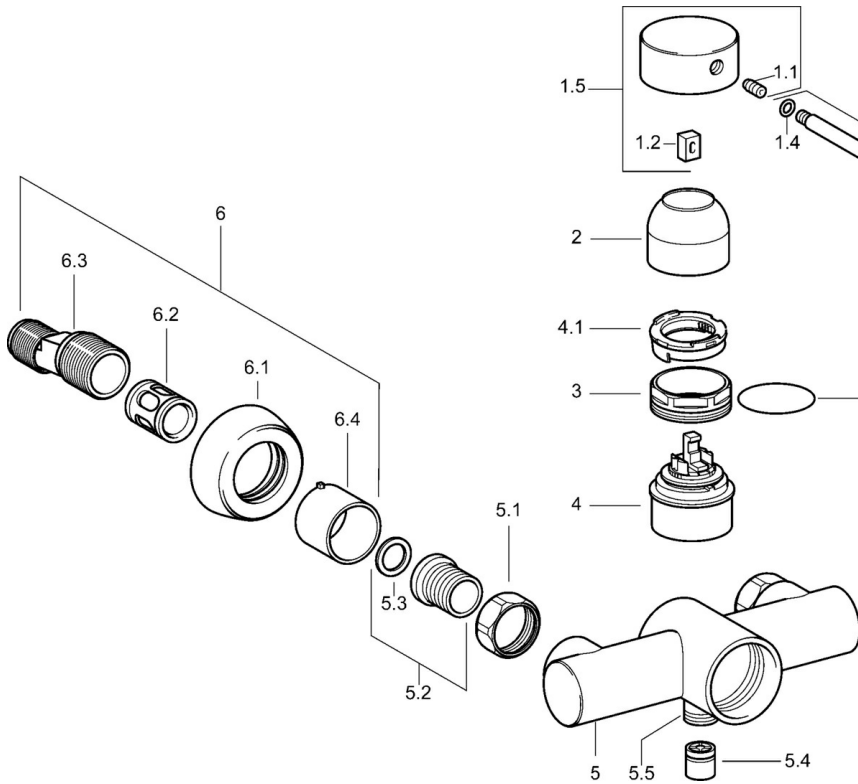

EAN: 4015474083356
static.hansa.com/51860101

- Shower solutions
- Single-lever
- Wall mounted
- Chrome
- Non-return valve(s)
- Silencer(s)
- protected against back-flow in domestic use (according to DIN EN 1717)

Technical data

Technical properties

Hot water supply	max. +80°C
Working pressure	0.5-10 bar
Backflow prevention (EN1717)	EB

Spare parts

SP51860101

	Name	Code
1	Lever, 60 mm Discontinued	59911882
1.1	Screw, M5x8, SW2.5	59904755
1.2	Bushing	59904778
1.4	O-ring, d 6x1	59912136
1.5	Covering cap Discontinued	59912143
2	Cover Discontinued	59912753
3	Eye screw, M50x1, SW45	59904775
3.1	O-ring, d 43x2.5	59911166
4	Cartridge, 4.8 eco	59904601
4.1	Hot water limiter	59904759
5.1	Connection nut, G3/4, AF30	59902230
5.2	Seat, G1/2, L, WAF10	59904618
5.3	Retaining ring, 23.9x15.2x2	59902689
5.4	Non-return valve	59905714
5.5	Thread nipple, G1/2xM18x1	59911384
6.1	Cover flange	59912652
6.2	Silencer	59904792
6.3	Eccentric connector, G3/4xG1/2, DN15	59910254
6.4	Cover sleeve	59912651