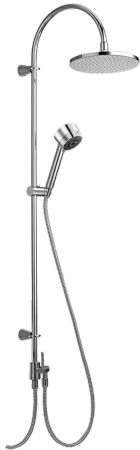

EAN: 4015474075009  
[static.hansa.com/51840100](http://static.hansa.com/51840100)

- Shower solutions
- Wall mounted
- Chrome
- Non-return valve(s)

### Technical properties

Hot water supply	<b>max. +65°C</b>
Working pressure	<b>0.5-10 bar</b>
Backflow prevention (EN1717)	<b>EB</b>

### SP51840100

Name	Code
1 Shower rail Discontinued	59912633
1.1 Headshower, d 220 mm	59912432
1.2 O-ring, 20x2	59912435
1.3 Nozzle plate, (-2013)	59912908
2 Wall hanger Discontinued	59912637
2.1 Fixing set Discontinued	59912081
2.2 Pin, M5x8 Discontinued	59912082
2.3 Cover plug Discontinued	59912083
2.5 Supply, L=5 Discontinued	59912462
3 Hand shower holder Discontinued	59912085
4 Hand shower Discontinued	51170200
4.1 Hose coupling, G1/2 Discontinued	59912237
4.2 Strainer	59906859
5 Shower hose, L=1250	04120400
5.1 Gasket ring, d 21x12x2	59912304
5.2 Shower hose, L=1000	59912631
6 Fixing set Discontinued	51900900
7 Diverter Discontinued	59912634
7.1 Lever, 60 mm Discontinued	59911882
7.2 O-ring, d 6x1	59912136
7.3 O-ring, d 16x2	59906703
7.5 Thread nipple, G1/2xM18x1	59911384
7.6 Non-return valve	59905714
7.7 O-ring, 17x4 Discontinued	59912636
7.8 Screw, M5x8, SW2.5	59904755
7.9 Screw Discontinued	59912635
N.I. Connection nipple, G1/2, M24x1	59913137