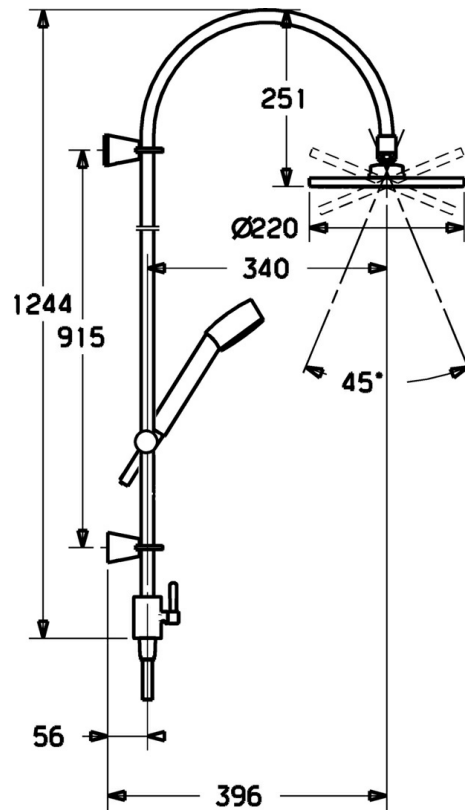

EAN: 4015474075009  
[static.hansa.com/51840100](http://static.hansa.com/51840100)

- Shower solutions
- Wall mounted
- Chrome
- Non-return valve(s)

### Technical properties

Hot water supply	<b>max. +65°C</b>
Working pressure	<b>0.5-10 bar</b>
Backflow prevention (EN1717)	<b>EB</b>

### SP51840100

Name	Code
1 Shower rail Discontinued	59912633
1.1 Headshower, d 220 mm	59912432
1.2 O-ring, 20x2	59912435
1.3 Nozzle plate, (-2013)	59912908
2 Wall hanger Discontinued	59912637
2.1 Fixing set Discontinued	59912081
2.2 Pin, M5x8 Discontinued	59912082
2.3 Cover plug Discontinued	59912083
2.5 Supply, L=5 Discontinued	59912462
3 Hand shower holder Discontinued	59912085
4 Hand shower Discontinued	51170200
4.1 Hose coupling, G1/2 Discontinued	59912237
4.2 Strainer	59906859
5 Shower hose, L=1250	04120400
5.1 Gasket ring, d 21x12x2	59912304
5.2 Shower hose, L=1000	59912631
6 Fixing set Discontinued	51900900
7 Diverter Discontinued	59912634
7.1 Lever, 60 mm Discontinued	59911882
7.2 O-ring, d 6x1	59912136
7.3 O-ring, d 16x2	59906703
7.5 Thread nipple, G1/2xM18x1	59911384
7.6 Non-return valve	59905714
7.7 O-ring, 17x4 Discontinued	59912636
7.8 Screw, M5x8, SW2.5	59904755
7.9 Screw Discontinued	59912635
N.I. Connection nipple, G1/2, M24x1	59913137