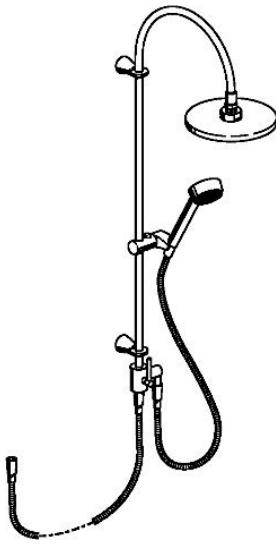

EAN: 4015474075009  
[static.hansa.com/51840100](http://static.hansa.com/51840100)

- Shower solutions
- Wall mounted
- Chrome
- Non-return valve(s)

### Technical properties

Hot water supply	<b>max. +65°C</b>
Working pressure	<b>0.5-10 bar</b>
Backflow prevention (EN1717)	<b>EB</b>

### SP51840100

Name	Code
1 Shower rail Discontinued	59912633
1.1 Headshower, d 220 mm	59912432
1.2 O-ring, 20x2	59912435
1.3 Nozzle plate, (-2013)	59912908
2 Wall hanger Discontinued	59912637
2.1 Fixing set Discontinued	59912081
2.2 Pin, M5x8 Discontinued	59912082
2.3 Cover plug Discontinued	59912083
2.5 Supply, L=5 Discontinued	59912462
3 Hand shower holder Discontinued	59912085
4 Hand shower Discontinued	51170200
4.1 Hose coupling, G1/2 Discontinued	59912237
4.2 Strainer	59906859
5 Shower hose, L=1250	04120400
5.1 Gasket ring, d 21x12x2	59912304
5.2 Shower hose, L=1000	59912631
6 Fixing set Discontinued	51900900
7 Diverter Discontinued	59912634
7.1 Lever, 60 mm Discontinued	59911882
7.2 O-ring, d 6x1	59912136
7.3 O-ring, d 16x2	59906703
7.5 Thread nipple, G1/2xM18x1	59911384
7.6 Non-return valve	59905714
7.7 O-ring, 17x4 Discontinued	59912636
7.8 Screw, M5x8, SW2.5	59904755
7.9 Screw Discontinued	59912635
N.I. Connection nipple, G1/2, M24x1	59913137