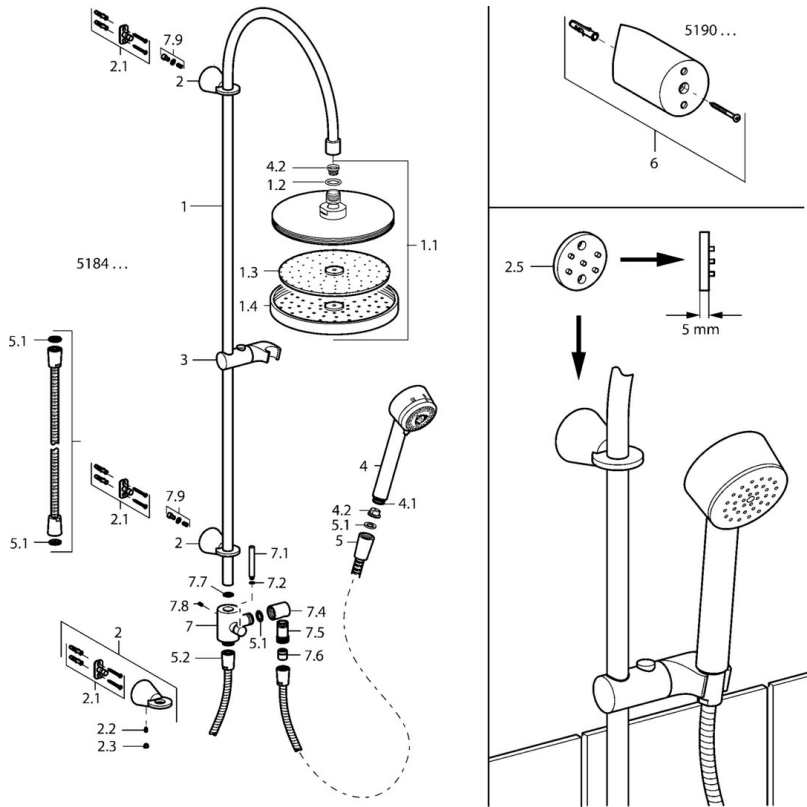

EAN: 4015474075009  
[static.hansa.com/51840100](http://static.hansa.com/51840100)

- Shower solutions
- Wall mounted
- Chrome
- Non-return valve(s)

### Technical properties

Hot water supply	<b>max. +65°C</b>
Working pressure	<b>0.5-10 bar</b>
Backflow prevention (EN1717)	<b>EB</b>

## Spare parts

### SP51840100

Name	Code
1 Shower rail Discontinued	59912633
1.1 Headshower, d 220 mm	59912432
1.2 O-ring, 20x2	59912435
1.3 Nozzle plate, (-2013)	59912908
2 Wall hanger Discontinued	59912637
2.1 Fixing set Discontinued	59912081
2.2 Pin, M5x8 Discontinued	59912082
2.3 Cover plug Discontinued	59912083
2.5 Supply, L=5 Discontinued	59912462
3 Hand shower holder Discontinued	59912085
4 Hand shower Discontinued	51170200
4.1 Hose coupling, G1/2 Discontinued	59912237
4.2 Strainer	59906859
5 Shower hose, L=1250	04120400
5.1 Gasket ring, d 21x12x2	59912304
5.2 Shower hose, L=1000	59912631
6 Fixing set Discontinued	51900900
7 Diverter Discontinued	59912634
7.1 Lever, 60 mm Discontinued	59911882
7.2 O-ring, d 6x1	59912136
7.3 O-ring, d 16x2	59906703
7.5 Thread nipple, G1/2xM18x1	59911384
7.6 Non-return valve	59905714
7.7 O-ring, 17x4 Discontinued	59912636
7.8 Screw, M5x8, SW2.5	59904755
7.9 Screw Discontinued	59912635
N.I. Connection nipple, G1/2, M24x1	59913137