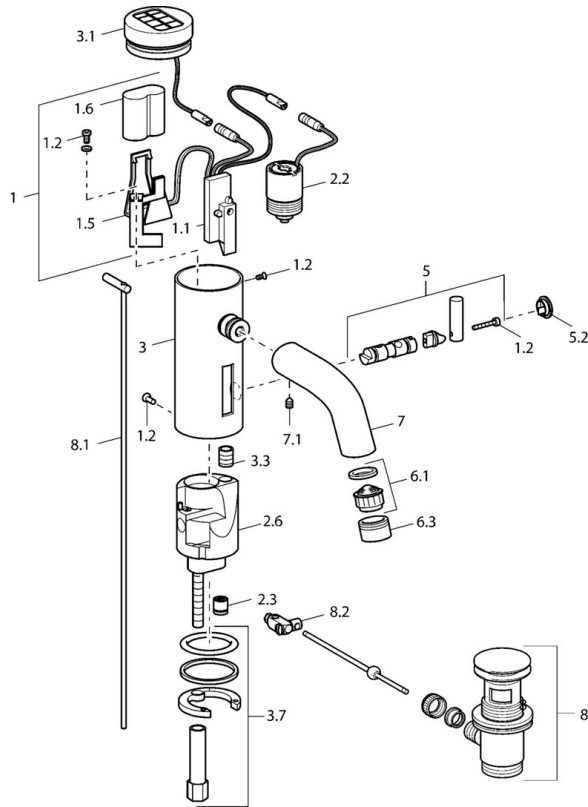

EAN: 4015474057449
static.hansa.com/51792220

- Washbasin
- Touchless, Battery-operated
- Deck mounted
- Chrome
- Litter filter(s), Non-return valve(s)

Technical data

Technical properties

Hot water supply	max. +70°C
Working pressure	0.5-10 bar
Backflow prevention (EN1717)	EB
Material	Brass

Electronic properties

Battery	Lithium DL223 6 V
---------	-------------------

Spare parts

SP51792220

	Name	Code
1	Electronics	59912439
1.2	Screw	59912450
1.5	Holder	59912442
1.6	Lithium battery, DL223A /CR-P2	59912443
2.2	Solenoid valve	59912240
2.3	Non-return valve	59911674
3.1	Cover Discontinued	59912445
3.3	Sleeving	59911678
3.7	Fixing set	59911680
4	Flexible pipe, G3/8x10 (2008-)	59912447
4.1	Litter filter	59911684
4.3	Hose, M12x1, G3/8, L=400	59911682
5	Lever Discontinued	59912446
5.2	Covering cap Discontinued	59912448
6.1	Aerator, M22/24, Z	59906830
6.3	Aerator and key, M24x1, (2002-)	59912225
7	Spout Discontinued	59912441
7.1	Screw, M5x8, SW2.5	59904755
8	Pop-up waste	59911441
8.1	Pop-up operating rod	59912449
8.2	Swivel joint	59904624
N.I.	Diverter and cartridge	59912788