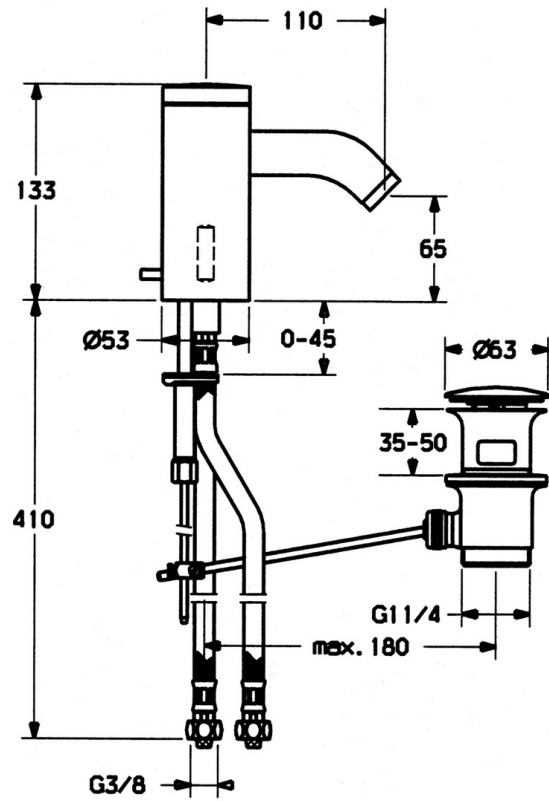

EAN: 4015474057449
static.hansa.com/51792220

- Washbasin
- Touchless, Battery-operated
- Deck mounted
- Chrome
- Litter filter(s), Non-return valve(s)

Technical data

Technical properties

Hot water supply	max. +70°C
Working pressure	0.5-10 bar
Backflow prevention (EN1717)	EB
Material	Brass

Electronic properties

Battery	Lithium DL223 6 V
---------	-------------------

Spare parts

SP51792220

	Name	Code
1	Electronics	59912439
1.2	Screw	59912450
1.5	Holder	59912442
1.6	Lithium battery, DL223A /CR-P2	59912443
2.2	Solenoid valve	59912240
2.3	Non-return valve	59911674
3.1	Cover Discontinued	59912445
3.3	Sleeving	59911678
3.7	Fixing set	59911680
4	Flexible pipe, G3/8x10 (2008-)	59912447
4.1	Litter filter	59911684
4.3	Hose, M12x1, G3/8, L=400	59911682
5	Lever Discontinued	59912446
5.2	Covering cap Discontinued	59912448
6.1	Aerator, M22/24, Z	59906830
6.3	Aerator and key, M24x1, (2002-)	59912225
7	Spout Discontinued	59912441
7.1	Screw, M5x8, SW2.5	59904755
8	Pop-up waste	59911441
8.1	Pop-up operating rod	59912449
8.2	Swivel joint	59904624
N.I.	Diverter and cartridge	59912788