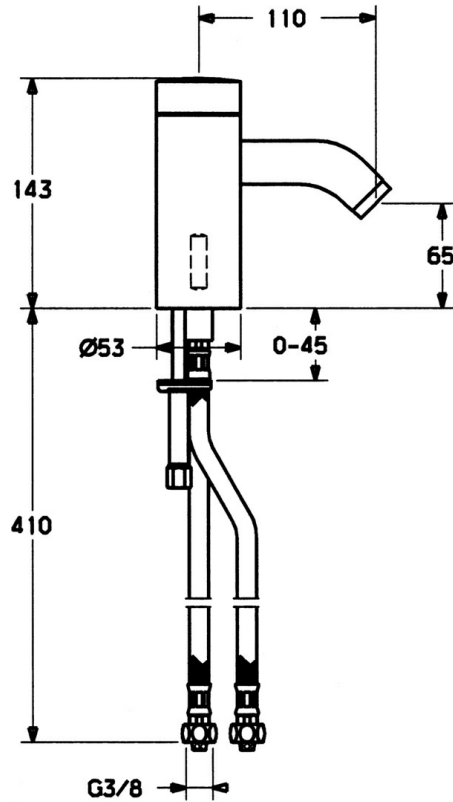

EAN: 4015474057432
static.hansa.com/51762211

- Washbasin
- Tiptronic, Battery-operated
- Deck mounted
- Chrome
- Litter filter(s), Non-return valve(s)

Technical data

Technical properties

Hot water supply	max. +70°C
Working pressure	0.5-10 bar
Backflow prevention (EN1717)	EB
Material	Brass

Electronic properties

Battery	Lithium DL223 6 V
---------	--------------------------

Spare parts

SP51762211

	Name	Code
1	Electronics	59912440
1.2	Screw	59912450
1.5	Holder	59912442
1.6	Lithium battery, DL223A /CR-P2	59912443
2.2	Solenoid valve	59912240
2.3	Non-return valve	59911674
3.3	Sleeving	59911678
3.7	Fixing set	59911680
4	Flexible pipe, G3/8x10 (2008-)	59912447
4.1	Litter filter	59911684
4.3	Hose, M12x1, G3/8, L=400	59911682
5	Lever Discontinued	59912446
5.2	Covering cap Discontinued	59912448
6.1	Aerator, M22/24, Z	59906830
6.3	Aerator and key, M24x1, (2002-)	59912225
7	Spout Discontinued	59912441
7.1	Screw, M5x8, SW2.5	59904755
N.I.	Diverter and cartridge	59912788