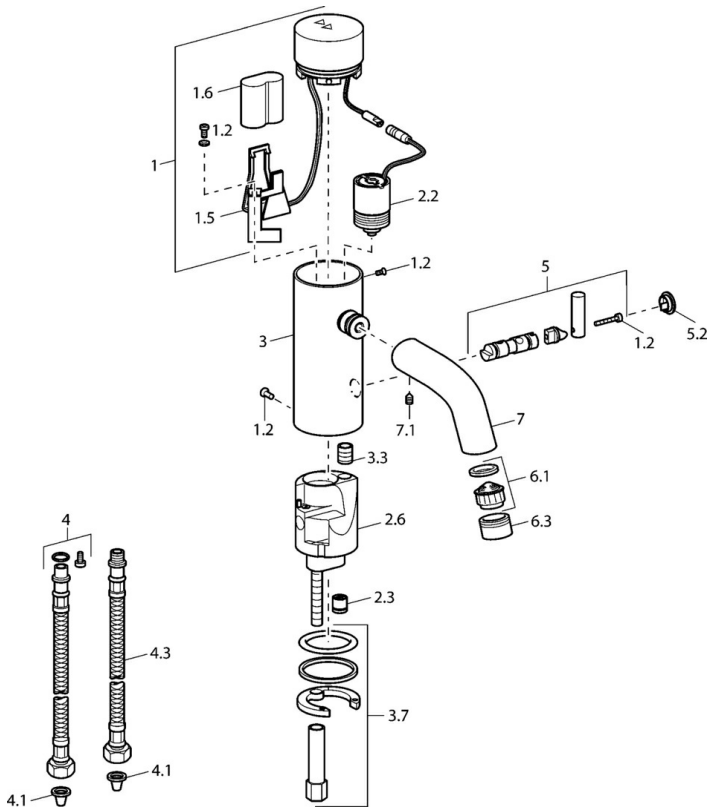

EAN: 4015474057432
static.hansa.com/51762211

- Washbasin
- Tiptronic, Battery-operated
- Deck mounted
- Chrome
- Litter filter(s), Non-return valve(s)

Technical data

Technical properties

Hot water supply	max. +70°C
Working pressure	0.5-10 bar
Backflow prevention (EN1717)	EB
Material	Brass

Electronic properties

Battery	Lithium DL223 6 V
---------	--------------------------

Spare parts

SP51762211

	Name	Code
1	Electronics	59912440
1.2	Screw	59912450
1.5	Holder	59912442
1.6	Lithium battery, DL223A /CR-P2	59912443
2.2	Solenoid valve	59912240
2.3	Non-return valve	59911674
3.3	Sleeving	59911678
3.7	Fixing set	59911680
4	Flexible pipe, G3/8x10 (2008-)	59912447
4.1	Litter filter	59911684
4.3	Hose, M12x1, G3/8, L=400	59911682
5	Lever Discontinued	59912446
5.2	Covering cap Discontinued	59912448
6.1	Aerator, M22/24, Z	59906830
6.3	Aerator and key, M24x1, (2002-)	59912225
7	Spout Discontinued	59912441
7.1	Screw, M5x8, SW2.5	59904755
N.I.	Diverter and cartridge	59912788