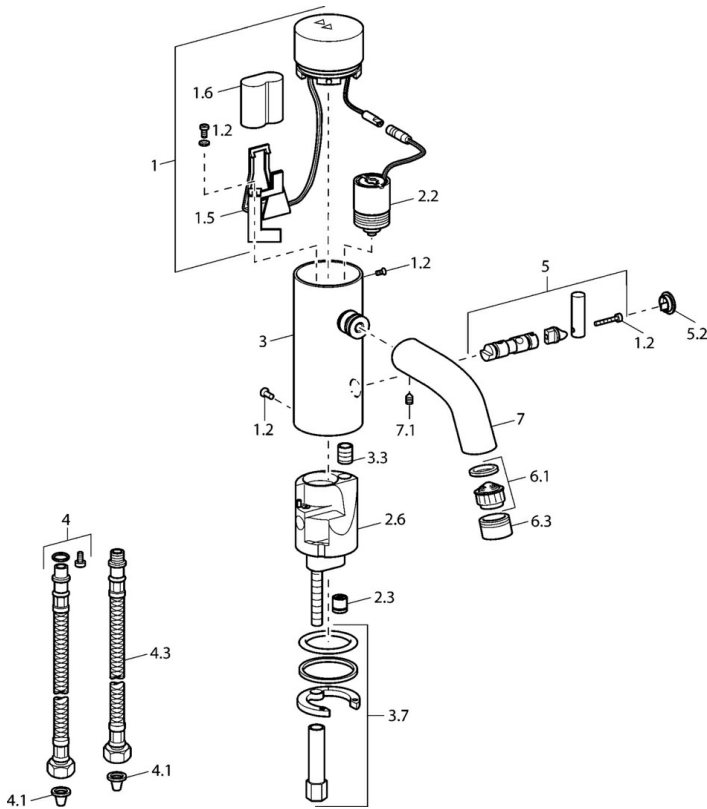

EAN: 4015474057494
static.hansa.com/51752211

- Washbasin
- Tiptronic, Battery-operated
- Deck mounted
- Chrome
- Litter filter(s), Non-return valve(s)

Technical data

Technical properties

Hot water supply	max. +70°C
Working pressure	0.5-10 bar
Backflow prevention (EN1717)	EB
Material	Brass

Electronic properties

Battery	Lithium DL223 6 V
---------	-------------------

Spare parts

SP51762211

	Name	Code
1	Electronics	59912440
1.2	Screw	59912450
1.5	Holder	59912442
1.6	Lithium battery, DL223A /CR-P2	59912443
2.2	Solenoid valve	59912240
2.3	Non-return valve	59911674
3.3	Sleeving	59911678
3.7	Fixing set	59911680
4	Flexible pipe, G3/8x10 (2008-)	59912447
4.1	Litter filter	59911684
4.3	Hose, M12x1, G3/8, L=400	59911682
5	Lever Discontinued	59912446
5.2	Covering cap Discontinued	59912448
6.1	Aerator, M22/24, Z	59906830
6.3	Aerator and key, M24x1, (2002-)	59912225
7	Spout Discontinued	59912441
7.1	Screw, M5x8, SW2.5	59904755
N.I.	Diverter and cartridge	59912788