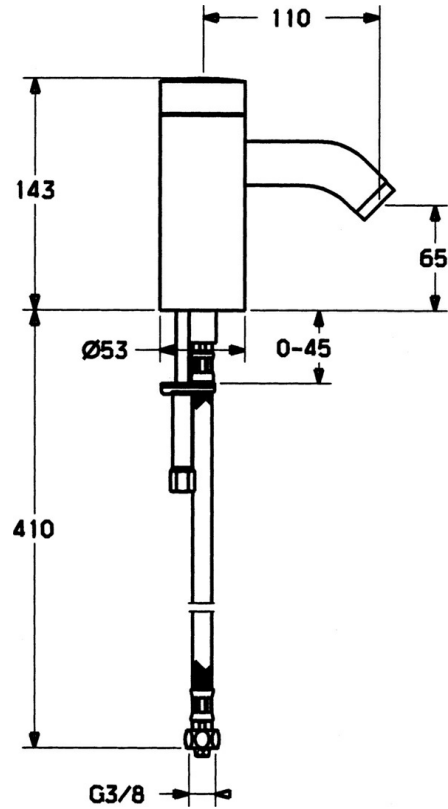

EAN: 4015474057494
static.hansa.com/51752211

- Washbasin
- Tiptronic, Battery-operated
- Deck mounted
- Chrome
- Litter filter(s), Non-return valve(s)

Technical data

Technical properties

Hot water supply	max. +70°C
Working pressure	0.5-10 bar
Backflow prevention (EN1717)	EB
Material	Brass

Electronic properties

Battery	Lithium DL223 6 V
---------	-------------------

Spare parts

SP51762211

	Name	Code
1	Electronics	59912440
1.2	Screw	59912450
1.5	Holder	59912442
1.6	Lithium battery, DL223A /CR-P2	59912443
2.2	Solenoid valve	59912240
2.3	Non-return valve	59911674
3.3	Sleeving	59911678
3.7	Fixing set	59911680
4	Flexible pipe, G3/8x10 (2008-)	59912447
4.1	Litter filter	59911684
4.3	Hose, M12x1, G3/8, L=400	59911682
5	Lever Discontinued	59912446
5.2	Covering cap Discontinued	59912448
6.1	Aerator, M22/24, Z	59906830
6.3	Aerator and key, M24x1, (2002-)	59912225
7	Spout Discontinued	59912441
7.1	Screw, M5x8, SW2.5	59904755
N.I.	Diverter and cartridge	59912788