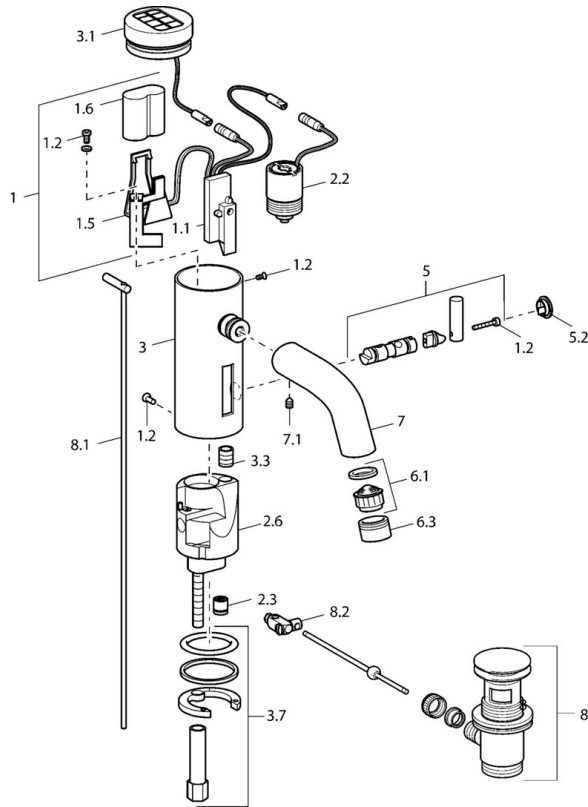

EAN: 4015474057500
static.hansa.com/51742220

- Washbasin
- Touchless, Battery-operated
- Deck mounted
- Chrome
- Litter filter(s), Non-return valve(s)

Technical data

Technical properties

Hot water supply	max. +70°C
Working pressure	0.5-10 bar
Backflow prevention (EN1717)	EB
Material	Brass

Electronic properties

Battery	Lithium DL223 6 V
---------	-------------------

Spare parts

SP51792220

	Name	Code
1	Electronics	59912439
1.2	Screw	59912450
1.5	Holder	59912442
1.6	Lithium battery, DL223A /CR-P2	59912443
2.2	Solenoid valve	59912240
2.3	Non-return valve	59911674
3.1	Cover Discontinued	59912445
3.3	Sleeving	59911678
3.7	Fixing set	59911680
4	Flexible pipe, G3/8x10 (2008-)	59912447
4.1	Litter filter	59911684
4.3	Hose, M12x1, G3/8, L=400	59911682
5	Lever Discontinued	59912446
5.2	Covering cap Discontinued	59912448
6.1	Aerator, M22/24, Z	59906830
6.3	Aerator and key, M24x1, (2002-)	59912225
7	Spout Discontinued	59912441
7.1	Screw, M5x8, SW2.5	59904755
8	Pop-up waste	59911441
8.1	Pop-up operating rod	59912449
8.2	Swivel joint	59904624
N.I.	Diverter and cartridge	59912788