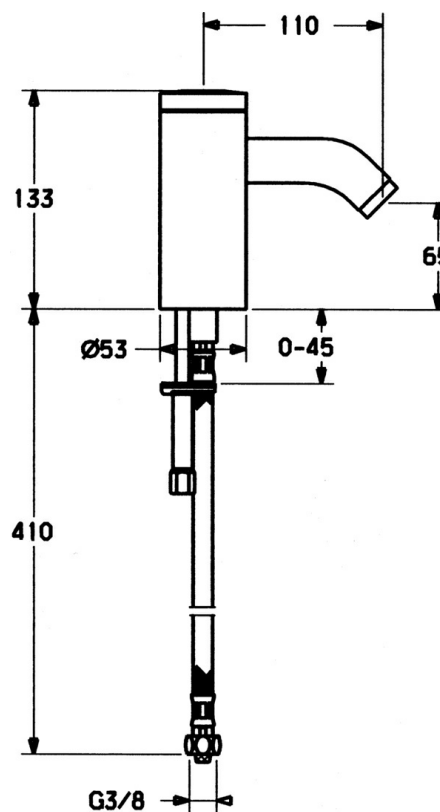

EAN: 4015474057500
static.hansa.com/51742220

- Washbasin
- Touchless, Battery-operated
- Deck mounted
- Chrome
- Litter filter(s), Non-return valve(s)

Technical data

Technical properties

Hot water supply	max. +70°C
Working pressure	0.5-10 bar
Backflow prevention (EN1717)	EB
Material	Brass

Electronic properties

Battery	Lithium DL223 6 V
---------	-------------------

Spare parts

SP51792220

	Name	Code
1	Electronics	59912439
1.2	Screw	59912450
1.5	Holder	59912442
1.6	Lithium battery, DL223A /CR-P2	59912443
2.2	Solenoid valve	59912240
2.3	Non-return valve	59911674
3.1	Cover Discontinued	59912445
3.3	Sleeving	59911678
3.7	Fixing set	59911680
4	Flexible pipe, G3/8x10 (2008-)	59912447
4.1	Litter filter	59911684
4.3	Hose, M12x1, G3/8, L=400	59911682
5	Lever Discontinued	59912446
5.2	Covering cap Discontinued	59912448
6.1	Aerator, M22/24, Z	59906830
6.3	Aerator and key, M24x1, (2002-)	59912225
7	Spout Discontinued	59912441
7.1	Screw, M5x8, SW2.5	59904755
8	Pop-up waste	59911441
8.1	Pop-up operating rod	59912449
8.2	Swivel joint	59904624
N.I.	Diverter and cartridge	59912788