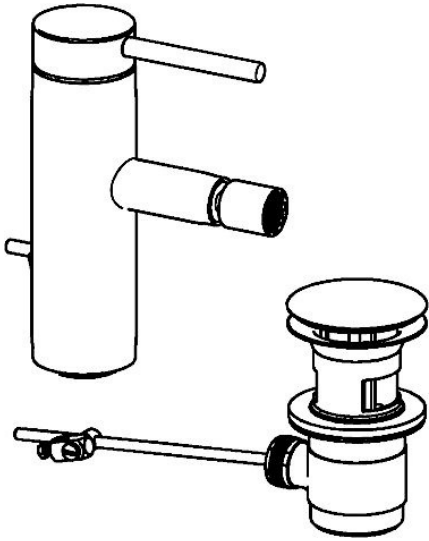

EAN: 4015474185166
static.hansa.com/51733278

- Bidet
- Single-lever
- Deck mounted
- Chrome
- PCA® - constant flow rate regardless of pressure variations, Hidden aerator, Ball joint
- Pin shape, Single operating lever/handle, Hot/Cold symbols
- Pop-up waste with draw-rod
- Flexible inlet pipes
- Inner body made of DZR brass

Technical data

Technical properties

DN-size (nominal dimension)	DN15
Hot water supply	max. +70°C
Working pressure	0.5-10 bar
Connection size	G3/8

Regulations

EN standard	EN 817
-------------	---------------

Spare parts

SP51733273

	Name	Code
1	Lever, 70 mm	59913331
1.1	Screw, M5x35	59913299
1.4	O-ring, d 3x1.5	59913100
1.5	Cap White Discontinued	59913334
1.5	Cap Black Discontinued	59913333
1.5	Cap	59913332
2	Covering cap	59913364
2.1	Bearing ring	59913363
2.2	O-ring, d 38x2	59913212
3	Screw, M42x1, SW34	59913365
4	Cartridge, 3.5 Classic	59913075
4	Cartridge, 3.5 Eco	59912324
4.1	Temperature adjustment limiter	59912325
4.2	O-ring, d 28.24x2.62 Discontinued	59912590
4.4	O-ring, d 10.10x1.60 Discontinued	59905072
5.1	Lever for pop-up waste	59913362
5.2	Swivel joint	59904624
5.3	O-ring, d 36.09x d 3.53	59913396
5.5	Fixing plate	59904765
5.6	Screw, M8x1, SW13	59904766
5.7	Fixing set	59910749
5.9	O-ring, d 7.65x1.78	59902337
5.10	Flexible pipe, L=480, G3/8-M10x1 Discontinued	59913369
5.11	Gasket, 9.5x14.4x2	59912551
5.12	Fixing screw, M8x1, L=140	59912474
6.1	Aerator, M18.5x1, TJ	59913366
6.2	Key for aerator, M18.5	59913367
6.3	Swivel joint, M18.5x1	59913370
7	Pop-up waste	59911441
N.I.	Key, SW30/34	59912108