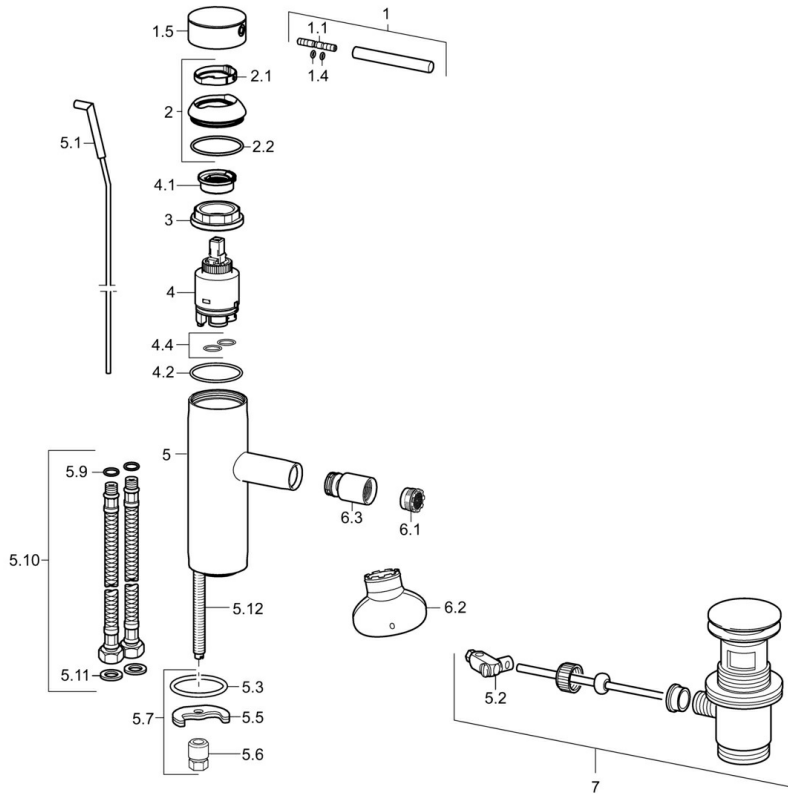

EAN: 4015474185166
static.hansa.com/51733278

- Bidet
- Single-lever
- Deck mounted
- Chrome
- PCA® - constant flow rate regardless of pressure variations, Hidden aerator, Ball joint
- Pin shape, Single operating lever/handle, Hot/Cold symbols
- Pop-up waste with draw-rod
- Flexible inlet pipes
- Inner body made of DZR brass

Technical data

Technical properties

DN-size (nominal dimension)	DN15
Hot water supply	max. +70°C
Working pressure	0.5-10 bar
Connection size	G3/8

Regulations

EN standard	EN 817
-------------	---------------

Spare parts

SP51733273

	Name	Code
1	Lever, 70 mm	59913331
1.1	Screw, M5x35	59913299
1.4	O-ring, d 3x1.5	59913100
1.5	Cap White Discontinued	59913334
1.5	Cap Black Discontinued	59913333
1.5	Cap	59913332
2	Covering cap	59913364
2.1	Bearing ring	59913363
2.2	O-ring, d 38x2	59913212
3	Screw, M42x1, SW34	59913365
4	Cartridge, 3.5 Classic	59913075
4	Cartridge, 3.5 Eco	59912324
4.1	Temperature adjustment limiter	59912325
4.2	O-ring, d 28.24x2.62 Discontinued	59912590
4.4	O-ring, d 10.10x1.60 Discontinued	59905072
5.1	Lever for pop-up waste	59913362
5.2	Swivel joint	59904624
5.3	O-ring, d 36.09x d 3.53	59913396
5.5	Fixing plate	59904765
5.6	Screw, M8x1, SW13	59904766
5.7	Fixing set	59910749
5.9	O-ring, d 7.65x1.78	59902337
5.10	Flexible pipe, L=480, G3/8-M10x1 Discontinued	59913369
5.11	Gasket, 9.5x14.4x2	59912551
5.12	Fixing screw, M8x1, L=140	59912474
6.1	Aerator, M18.5x1, TJ	59913366
6.2	Key for aerator, M18.5	59913367
6.3	Swivel joint, M18.5x1	59913370
7	Pop-up waste	59911441
N.I.	Key, SW30/34	59912108