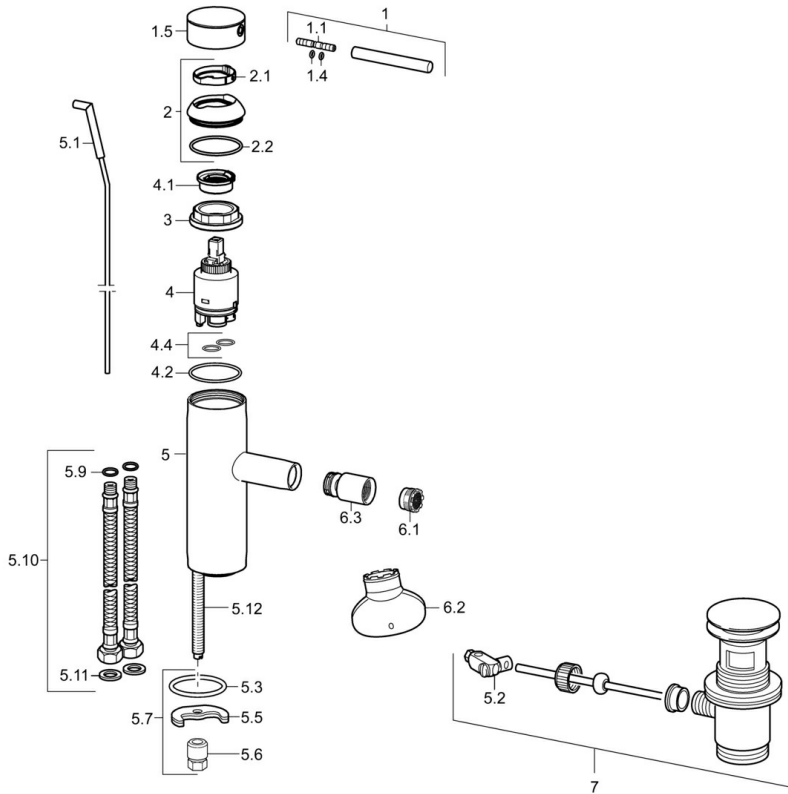

EAN: 4015474181083  
[static.hansa.com/51733277](https://static.hansa.com/51733277)

- Bidet
- Single-lever
- Deck mounted
- Chrome
- PCA® - constant flow rate regardless of pressure variations, Hidden aerator, Ball joint
- Pin shape, Single operating lever/handle, Hot/Cold symbols
- Pop-up waste with draw-rod
- Flexible inlet pipes
- Inner body made of DZR brass

## Technical data

### Technical properties

DN-size (nominal dimension)	<b>DN15</b>
Hot water supply	<b>max. +70°C</b>
Working pressure	<b>0.5-10 bar</b>
Connection size	<b>G3/8</b>

### SP51733273

	Name	Code
1	Lever, 70 mm	59913331
1.1	Screw, M5x35	59913299
1.4	O-ring, d 3x1.5	59913100
1.5	Cap White Discontinued	59913334
1.5	Cap Black Discontinued	59913333
1.5	Cap	59913332
2	Covering cap	59913364
2.1	Bearing ring	59913363
2.2	O-ring, d 38x2	59913212
3	Screw, M42x1, SW34	59913365
4	Cartridge, 3.5 Classic	59913075
4	Cartridge, 3.5 Eco	59912324
4.1	Temperature adjustment limiter	59912325
4.2	O-ring, d 28.24x2.62 Discontinued	59912590
4.4	O-ring, d 10.10x1.60 Discontinued	59905072
5.1	Lever for pop-up waste	59913362
5.2	Swivel joint	59904624
5.3	O-ring, d 36.09x d 3.53	59913396
5.5	Fixing plate	59904765
5.6	Screw, M8x1, SW13	59904766
5.7	Fixing set	59910749
5.9	O-ring, d 7.65x1.78	59902337
5.10	Flexible pipe, L=480, G3/8-M10x1 Discontinued	59913369
5.11	Gasket, 9.5x14.4x2	59912551
5.12	Fixing screw, M8x1, L=140	59912474
6.1	Aerator, M18.5x1, TJ	59913366
6.2	Key for aerator, M18.5	59913367
6.3	Swivel joint, M18.5x1	59913370
7	Pop-up waste	59911441
N.I.	Key, SW30/34	59912108