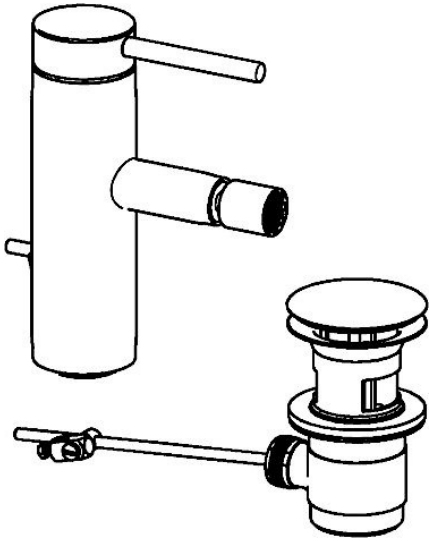

EAN: 4015474181083  
[static.hansa.com/51733277](https://static.hansa.com/51733277)

- Bidet
- Single-lever
- Deck mounted
- Chrome
- PCA® - constant flow rate regardless of pressure variations, Hidden aerator, Ball joint
- Pin shape, Single operating lever/handle, Hot/Cold symbols
- Pop-up waste with draw-rod
- Flexible inlet pipes
- Inner body made of DZR brass

### Technical properties

DN-size (nominal dimension)	<b>DN15</b>
Hot water supply	<b>max. +70°C</b>
Working pressure	<b>0.5-10 bar</b>
Connection size	<b>G3/8</b>

### SP51733273

	Name	Code
1	Lever, 70 mm	59913331
1.1	Screw, M5x35	59913299
1.4	O-ring, d 3x1.5	59913100
1.5	Cap White Discontinued	59913334
1.5	Cap Black Discontinued	59913333
1.5	Cap	59913332
2	Covering cap	59913364
2.1	Bearing ring	59913363
2.2	O-ring, d 38x2	59913212
3	Screw, M42x1, SW34	59913365
4	Cartridge, 3.5 Classic	59913075
4	Cartridge, 3.5 Eco	59912324
4.1	Temperature adjustment limiter	59912325
4.2	O-ring, d 28.24x2.62 Discontinued	59912590
4.4	O-ring, d 10.10x1.60 Discontinued	59905072
5.1	Lever for pop-up waste	59913362
5.2	Swivel joint	59904624
5.3	O-ring, d 36.09x d 3.53	59913396
5.5	Fixing plate	59904765
5.6	Screw, M8x1, SW13	59904766
5.7	Fixing set	59910749
5.9	O-ring, d 7.65x1.78	59902337
5.10	Flexible pipe, L=480, G3/8-M10x1 Discontinued	59913369
5.11	Gasket, 9.5x14.4x2	59912551
5.12	Fixing screw, M8x1, L=140	59912474
6.1	Aerator, M18.5x1, TJ	59913366
6.2	Key for aerator, M18.5	59913367
6.3	Swivel joint, M18.5x1	59913370
7	Pop-up waste	59911441
N.I.	Key, SW30/34	59912108