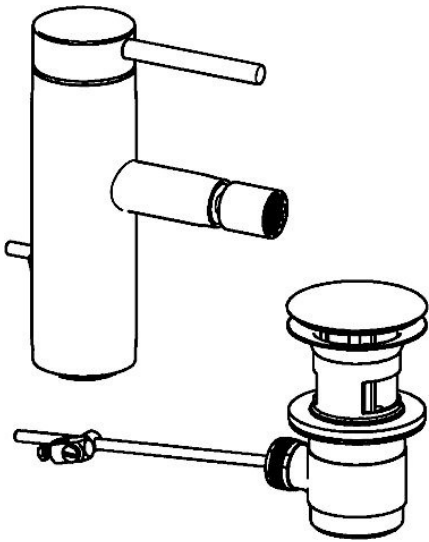

EAN: 4015474172623
static.hansa.com/51733273

- Bidet
- Single-lever
- Deck mounted
- Chrome
- PCA® - constant flow rate regardless of pressure variations, Hidden aerator, Ball joint
- Pin shape, Single operating lever/handle, Hot/Cold symbols
- Pop-up waste with draw-rod
- Limitation option for maximum temperature and flow-rate, Adjustable hot water stop (included, retrofittable)
- ø 35 mm ceramic cartridge for flow and temperature control
- Flexible inlet pipes
- Inner body made of DZR brass, Rapid installation system

Technical data

Flow properties

Flow-rate at 3 bar (with flow controller) **6.0 l/min**

Technical properties

DN-size (nominal dimension) **DN15**
 Hot water supply **max. +70°C**
 Working pressure **0.5-10 bar**
 Connection size **G3/8**
 Projection **100 mm**
 Backflow prevention (EN1717) **AA**
 Material **Brass**

Regulations

EN standard **EN 817**

Spare parts

SP51733273

	Name	Code
1	Lever, 70 mm	59913331
1.1	Screw, M5x35	59913299
1.4	O-ring, d 3x1.5	59913100
1.5	Cap White Discontinued	59913334
1.5	Cap Black Discontinued	59913333
1.5	Cap	59913332
2	Covering cap	59913364
2.1	Bearing ring	59913363
2.2	O-ring, d 38x2	59913212
3	Screw, M42x1, SW34	59913365
4	Cartridge, 3.5 Classic	59913075
4	Cartridge, 3.5 Eco	59912324
4.1	Temperature adjustment limiter	59912325
4.2	O-ring, d 28.24x2.62 Discontinued	59912590
4.4	O-ring, d 10.10x1.60 Discontinued	59905072
5.1	Lever for pop-up waste	59913362
5.2	Swivel joint	59904624
5.3	O-ring, d 36.09x d 3.53	59913396
5.5	Fixing plate	59904765
5.6	Screw, M8x1, SW13	59904766
5.7	Fixing set	59910749
5.9	O-ring, d 7.65x1.78	59902337
5.10	Flexible pipe, L=480, G3/8-M10x1 Discontinued	59913369
5.11	Gasket, 9.5x14.4x2	59912551
5.12	Fixing screw, M8x1, L=140	59912474
6.1	Aerator, M18.5x1, TJ	59913366
6.2	Key for aerator, M18.5	59913367
6.3	Swivel joint, M18.5x1	59913370
7	Pop-up waste	59911441
N.I.	Key, SW30/34	59912108