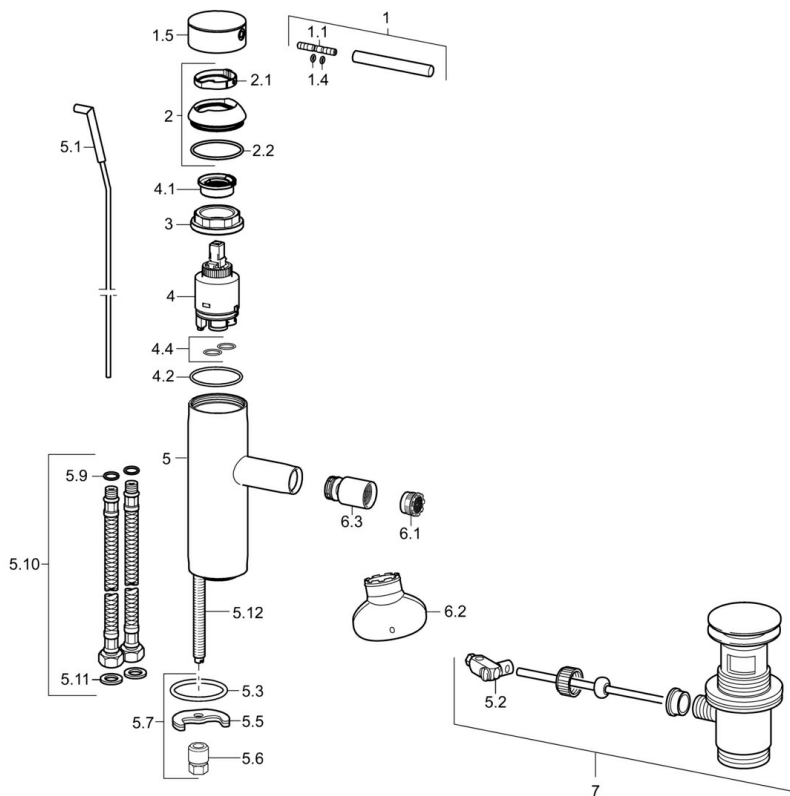

EAN: 4015474172623
static.hansa.com/51733273

- Bidet
- Single-lever
- Deck mounted
- Chrome
- PCA® - constant flow rate regardless of pressure variations, Hidden aerator, Ball joint
- Pin shape, Single operating lever/handle, Hot/Cold symbols
- Pop-up waste with draw-rod
- Limitation option for maximum temperature and flow-rate, Adjustable hot water stop (included, retrofittable)
- ø 35 mm ceramic cartridge for flow and temperature control
- Flexible inlet pipes
- Inner body made of DZR brass, Rapid installation system

Technical data

Flow properties

Flow-rate at 3 bar (with flow controller) **6.0 l/min**

Technical properties

DN-size (nominal dimension) **DN15**
 Hot water supply **max. +70°C**
 Working pressure **0.5-10 bar**
 Connection size **G3/8**
 Projection **100 mm**
 Backflow prevention (EN1717) **AA**
 Material **Brass**

Regulations

EN standard **EN 817**

Spare parts

SP51733273

	Name	Code
1	Lever, 70 mm	59913331
1.1	Screw, M5x35	59913299
1.4	O-ring, d 3x1.5	59913100
1.5	Cap White Discontinued	59913334
1.5	Cap Black Discontinued	59913333
1.5	Cap	59913332
2	Covering cap	59913364
2.1	Bearing ring	59913363
2.2	O-ring, d 38x2	59913212
3	Screw, M42x1, SW34	59913365
4	Cartridge, 3.5 Classic	59913075
4	Cartridge, 3.5 Eco	59912324
4.1	Temperature adjustment limiter	59912325
4.2	O-ring, d 28.24x2.62 Discontinued	59912590
4.4	O-ring, d 10.10x1.60 Discontinued	59905072
5.1	Lever for pop-up waste	59913362
5.2	Swivel joint	59904624
5.3	O-ring, d 36.09x d 3.53	59913396
5.5	Fixing plate	59904765
5.6	Screw, M8x1, SW13	59904766
5.7	Fixing set	59910749
5.9	O-ring, d 7.65x1.78	59902337
5.10	Flexible pipe, L=480, G3/8-M10x1 Discontinued	59913369
5.11	Gasket, 9.5x14.4x2	59912551
5.12	Fixing screw, M8x1, L=140	59912474
6.1	Aerator, M18.5x1, TJ	59913366
6.2	Key for aerator, M18.5	59913367
6.3	Swivel joint, M18.5x1	59913370
7	Pop-up waste	59911441
N.I.	Key, SW30/34	59912108