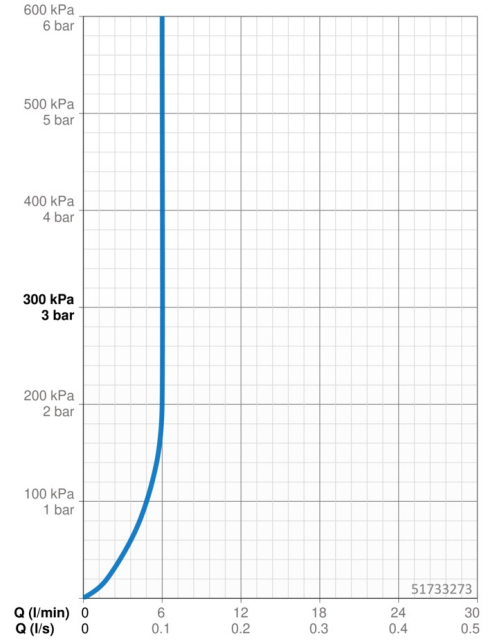

EAN: 4015474172623
static.hansa.com/51733273

- Bidet
- Single-lever
- Deck mounted
- Chrome
- PCA® - constant flow rate regardless of pressure variations, Hidden aerator, Ball joint
- Pin shape, Single operating lever/handle, Hot/Cold symbols
- Pop-up waste with draw-rod
- Limitation option for maximum temperature and flow-rate, Adjustable hot water stop (included, retrofittable)
- ø 35 mm ceramic cartridge for flow and temperature control
- Flexible inlet pipes
- Inner body made of DZR brass, Rapid installation system

Technical data

Flow properties

Flow-rate at 3 bar (with flow controller) **6.0 l/min**

Technical properties

DN-size (nominal dimension) **DN15**
 Hot water supply **max. +70°C**
 Working pressure **0.5-10 bar**
 Connection size **G3/8**
 Projection **100 mm**
 Backflow prevention (EN1717) **AA**
 Material **Brass**

Regulations

EN standard **EN 817**

Spare parts

SP51733273

	Name	Code
1	Lever, 70 mm	59913331
1.1	Screw, M5x35	59913299
1.4	O-ring, d 3x1.5	59913100
1.5	Cap White Discontinued	59913334
1.5	Cap Black Discontinued	59913333
1.5	Cap	59913332
2	Covering cap	59913364
2.1	Bearing ring	59913363
2.2	O-ring, d 38x2	59913212
3	Screw, M42x1, SW34	59913365
4	Cartridge, 3.5 Classic	59913075
4	Cartridge, 3.5 Eco	59912324
4.1	Temperature adjustment limiter	59912325
4.2	O-ring, d 28.24x2.62 Discontinued	59912590
4.4	O-ring, d 10.10x1.60 Discontinued	59905072
5.1	Lever for pop-up waste	59913362
5.2	Swivel joint	59904624
5.3	O-ring, d 36.09x d 3.53	59913396
5.5	Fixing plate	59904765
5.6	Screw, M8x1, SW13	59904766
5.7	Fixing set	59910749
5.9	O-ring, d 7.65x1.78	59902337
5.10	Flexible pipe, L=480, G3/8-M10x1 Discontinued	59913369
5.11	Gasket, 9.5x14.4x2	59912551
5.12	Fixing screw, M8x1, L=140	59912474
6.1	Aerator, M18.5x1, TJ	59913366
6.2	Key for aerator, M18.5	59913367
6.3	Swivel joint, M18.5x1	59913370
7	Pop-up waste	59911441
N.I.	Key, SW30/34	59912108