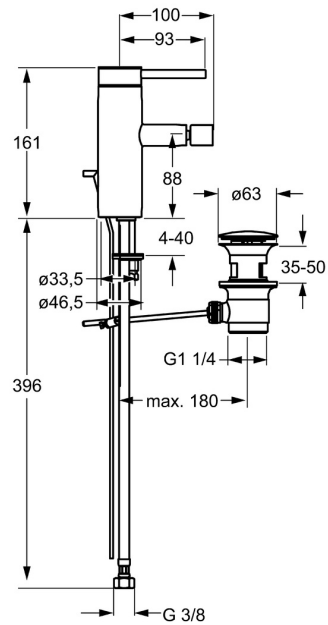

EAN: 4015474172623
static.hansa.com/51733273

- Bidet
- Single-lever
- Deck mounted
- Chrome
- PCA® - constant flow rate regardless of pressure variations, Hidden aerator, Ball joint
- Pin shape, Single operating lever/handle, Hot/Cold symbols
- Pop-up waste with draw-rod
- Limitation option for maximum temperature and flow-rate, Adjustable hot water stop (included, retrofittable)
- ø 35 mm ceramic cartridge for flow and temperature control
- Flexible inlet pipes
- Inner body made of DZR brass, Rapid installation system

Technical data

Flow properties

Flow-rate at 3 bar (with flow controller) **6.0 l/min**

Technical properties

DN-size (nominal dimension) **DN15**
 Hot water supply **max. +70°C**
 Working pressure **0.5-10 bar**
 Connection size **G3/8**
 Projection **100 mm**
 Backflow prevention (EN1717) **AA**
 Material **Brass**

Regulations

EN standard **EN 817**

Spare parts

SP51733273

	Name	Code
1	Lever, 70 mm	59913331
1.1	Screw, M5x35	59913299
1.4	O-ring, d 3x1.5	59913100
1.5	Cap White Discontinued	59913334
1.5	Cap Black Discontinued	59913333
1.5	Cap	59913332
2	Covering cap	59913364
2.1	Bearing ring	59913363
2.2	O-ring, d 38x2	59913212
3	Screw, M42x1, SW34	59913365
4	Cartridge, 3.5 Classic	59913075
4	Cartridge, 3.5 Eco	59912324
4.1	Temperature adjustment limiter	59912325
4.2	O-ring, d 28.24x2.62 Discontinued	59912590
4.4	O-ring, d 10.10x1.60 Discontinued	59905072
5.1	Lever for pop-up waste	59913362
5.2	Swivel joint	59904624
5.3	O-ring, d 36.09x d 3.53	59913396
5.5	Fixing plate	59904765
5.6	Screw, M8x1, SW13	59904766
5.7	Fixing set	59910749
5.9	O-ring, d 7.65x1.78	59902337
5.10	Flexible pipe, L=480, G3/8-M10x1 Discontinued	59913369
5.11	Gasket, 9.5x14.4x2	59912551
5.12	Fixing screw, M8x1, L=140	59912474
6.1	Aerator, M18.5x1, TJ	59913366
6.2	Key for aerator, M18.5	59913367
6.3	Swivel joint, M18.5x1	59913370
7	Pop-up waste	59911441
N.I.	Key, SW30/34	59912108