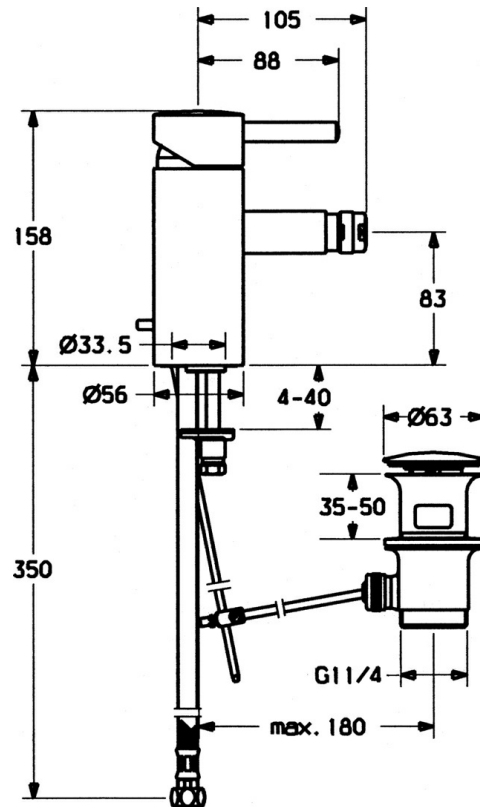

EAN: 4015474059016
static.hansa.com/5173320174

- Bidet
- Single-lever
- Deck mounted

Technical data

Technical properties

Hot water supply	max. +80°C
Working pressure	0.5-10 bar
Backflow prevention (EN1717)	AA
Material	Brass

Spare parts

SP51733201

	Name	Code
1	Lever, (-2009) Discontinued	59912466
1.1	Screw, M5x8, SW2.5	59904755
1.2	Bushing	59904778
1.4	O-ring, d 6x1	59912136
1.5	Cover Discontinued	59912465
2	Covering cap Discontinued	59912468
3	Eye screw, M50x1, SW45 Discontinued	59912469
3.1	O-ring, d 46x2	59912470
4	Cartridge, 4.8 eco	59904601
5.1	Pop-up operating rod Discontinued	59912473
5.2	Swivel joint	59904624
5.3	Gasket, 37x48x3.5	59911422
5.4	Attachment clamp Discontinued	59911416
5.5	Fixing plate	59904765
5.6	Screw, M8x1, SW13	59904766
5.7	Fixing set	59910749
5.8	Fixing screw, M8x1, L=140	59912474
5.9	O-ring, 9x2	59905095
5.10	Flexible pipe, L=410, G3/8 Discontinued	59912302
5.11	Hose Discontinued	59912472
6	Spout Discontinued	59912476
6.1	Aerator, M22/24 A	59902081
6.2	Ball joint for bidet faucet, M24x1	59904920
6.3	Aerator, M24x1 STD HC A	59902366
6.5	Pin, M5x6, SW2.6 Discontinued	59912477
6.6	Nipple Discontinued	59912478
7	Pop-up waste	59911441