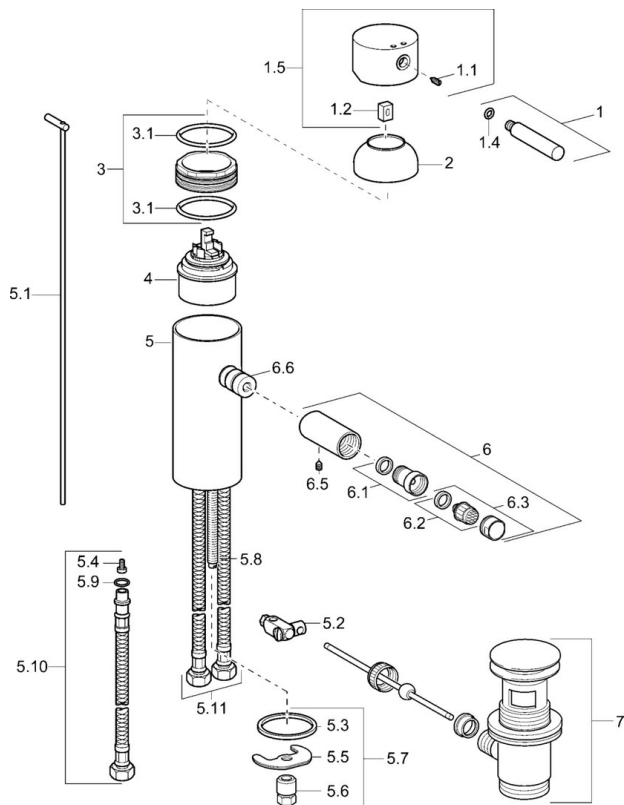

EAN: 4015474059016
static.hansa.com/5173320174

- Bidet
- Single-lever
- Deck mounted

Technical data

Technical properties

Hot water supply	max. +80°C
Working pressure	0.5-10 bar
Backflow prevention (EN1717)	AA
Material	Brass

Spare parts

SP51733201

	Name	Code
1	Lever, (-2009) Discontinued	59912466
1.1	Screw, M5x8, SW2.5	59904755
1.2	Bushing	59904778
1.4	O-ring, d 6x1	59912136
1.5	Cover Discontinued	59912465
2	Covering cap Discontinued	59912468
3	Eye screw, M50x1, SW45 Discontinued	59912469
3.1	O-ring, d 46x2	59912470
4	Cartridge, 4.8 eco	59904601
5.1	Pop-up operating rod Discontinued	59912473
5.2	Swivel joint	59904624
5.3	Gasket, 37x48x3.5	59911422
5.4	Attachment clamp Discontinued	59911416
5.5	Fixing plate	59904765
5.6	Screw, M8x1, SW13	59904766
5.7	Fixing set	59910749
5.8	Fixing screw, M8x1, L=140	59912474
5.9	O-ring, 9x2	59905095
5.10	Flexible pipe, L=410, G3/8 Discontinued	59912302
5.11	Hose Discontinued	59912472
6	Spout Discontinued	59912476
6.1	Aerator, M22/24 A	59902081
6.2	Ball joint for bidet faucet, M24x1	59904920
6.3	Aerator, M24x1 STD HC A	59902366
6.5	Pin, M5x6, SW2.6 Discontinued	59912477
6.6	Nipple Discontinued	59912478
7	Pop-up waste	59911441