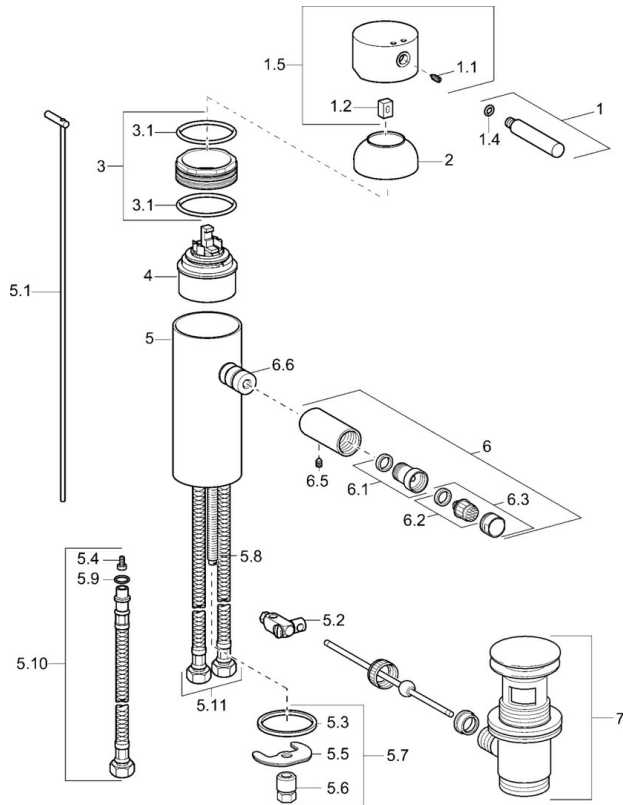

EAN: 4015474059009
static.hansa.com/51733201

- Bidet
- Single-lever
- Deck mounted
- Chrome

Technical data

Technical properties

Hot water supply	max. +80°C
Working pressure	0.5-10 bar
Backflow prevention (EN1717)	AA
Material	Brass

Spare parts

SP51733201

	Name	Code
1	Lever, (-2009) Discontinued	59912466
1.1	Screw, M5x8, SW2.5	59904755
1.2	Bushing	59904778
1.4	O-ring, d 6x1	59912136
1.5	Cover Discontinued	59912465
2	Covering cap Discontinued	59912468
3	Eye screw, M50x1, SW45 Discontinued	59912469
3.1	O-ring, d 46x2	59912470
4	Cartridge, 4.8 eco	59904601
5.1	Pop-up operating rod Discontinued	59912473
5.2	Swivel joint	59904624
5.3	Gasket, 37x48x3.5	59911422
5.4	Attachment clamp Discontinued	59911416
5.5	Fixing plate	59904765
5.6	Screw, M8x1, SW13	59904766
5.7	Fixing set	59910749
5.8	Fixing screw, M8x1, L=140	59912474
5.9	O-ring, 9x2	59905095
5.10	Flexible pipe, L=410, G3/8 Discontinued	59912302
5.11	Hose Discontinued	59912472
6	Spout Discontinued	59912476
6.1	Aerator, M22/24 A	59902081
6.2	Ball joint for bidet faucet, M24x1	59904920
6.3	Aerator, M24x1 STD HC A	59902366
6.5	Pin, M5x6, SW2.6 Discontinued	59912477
6.6	Nipple Discontinued	59912478
7	Pop-up waste	59911441