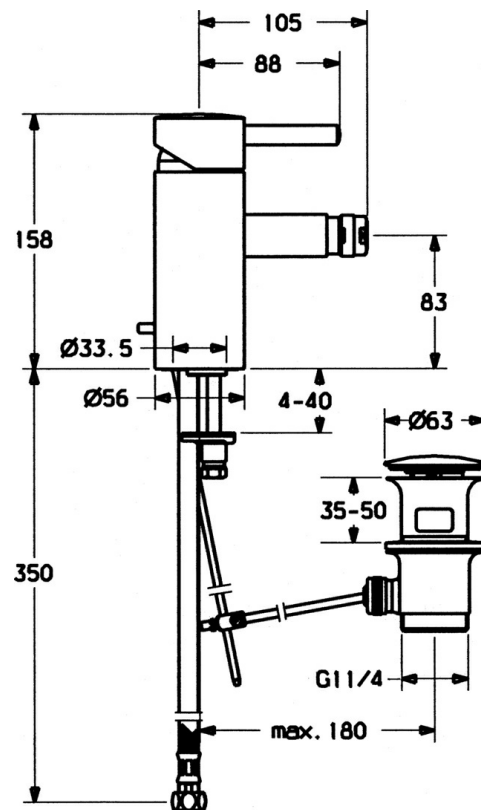

EAN: 4015474059009
static.hansa.com/51733201

- Bidet
- Single-lever
- Deck mounted
- Chrome

Technical data

Technical properties

Hot water supply	max. +80°C
Working pressure	0.5-10 bar
Backflow prevention (EN1717)	AA
Material	Brass

Spare parts

SP51733201

	Name	Code
1	Lever, (-2009) Discontinued	59912466
1.1	Screw, M5x8, SW2.5	59904755
1.2	Bushing	59904778
1.4	O-ring, d 6x1	59912136
1.5	Cover Discontinued	59912465
2	Covering cap Discontinued	59912468
3	Eye screw, M50x1, SW45 Discontinued	59912469
3.1	O-ring, d 46x2	59912470
4	Cartridge, 4.8 eco	59904601
5.1	Pop-up operating rod Discontinued	59912473
5.2	Swivel joint	59904624
5.3	Gasket, 37x48x3.5	59911422
5.4	Attachment clamp Discontinued	59911416
5.5	Fixing plate	59904765
5.6	Screw, M8x1, SW13	59904766
5.7	Fixing set	59910749
5.8	Fixing screw, M8x1, L=140	59912474
5.9	O-ring, 9x2	59905095
5.10	Flexible pipe, L=410, G3/8 Discontinued	59912302
5.11	Hose Discontinued	59912472
6	Spout Discontinued	59912476
6.1	Aerator, M22/24 A	59902081
6.2	Ball joint for bidet faucet, M24x1	59904920
6.3	Aerator, M24x1 STD HC A	59902366
6.5	Pin, M5x6, SW2.6 Discontinued	59912477
6.6	Nipple Discontinued	59912478
7	Pop-up waste	59911441