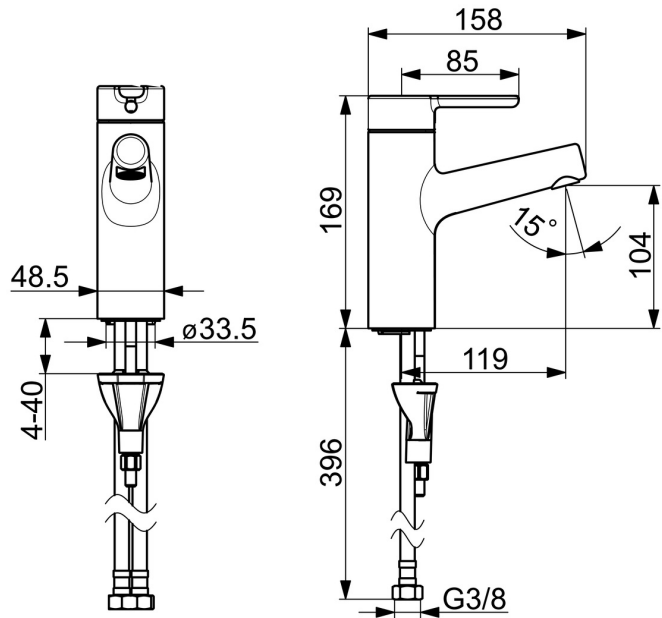

EAN: 4057304006326
static.hansa.com/5172283

one-hole single-lever basin mixer, DN 15

- Washbasin
- Single-lever
- Deck mounted
- Chrome
- Fixed spout
- PCA® - constant flow rate regardless of pressure variations, Hidden aerator
- Hot/Cold symbols, Single operating lever/handle
- Limitation option for maximum temperature and flow-rate, Adjustable hot water stop (included, retrofittable)
- ø 40 mm ceramic cartridge for flow and temperature control
- Flexible inlet pipes
- Inner body made of DZR brass, 3S-installation system for safe and simple mounting
- Without pop-up waste, Without draw-rod opening

Technical data

Flow properties

Flow-rate at 3 bar (with flow controller)	6.0 l/min
Pressure loss with flow (0.1 l/s)	1 bar

Technical properties

DN-size (nominal dimension)	DN15
Hot water supply	max. +70°C
Working pressure	0.5-10 bar
Connection size	G3/8
Projection	119 mm
Backflow prevention (EN1717)	AA
Material	Brass

Regulations

EN standard	EN 817
Noise class	I (ISO 3822)

Approvals and Declarations

DVGW	DW-6506DL0547
Declaration of conformity	DoC

Spare parts

SP51712283

	Name	Code
01	Lever	59914574
02	Symbol plug	59914573
03	Covering cap	59914649
04	Tightening nut, M42x1.5, SW 38	59914128
05	Cartridge, 4.0 Classic	59914129
06	Fitting ring for aerator	59914645
07	Aerator, M18.5x1, TJ	59913366
08	Fixing screw, M8x1, L=130	59914474
09	Fixing set	59914475
10	Bottom seal	59914591
11	Nipple Discontinued	59914133
12	Flexible pipe, L=475, G3/8-M10x1 LH Discontinued	59914468
N.I.	Hand shower holder	04430100
N.I.	Shower hose, L=1600 Satin	54120500
N.I.	Pop-up waste	59911441
N.I.	Pop-up operating rod	59913459
N.I.	Bidetta hand shower	59914162