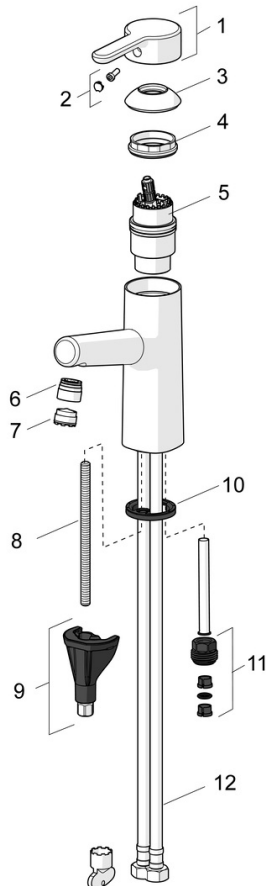

EAN: 4057304006326
static.hansa.com/5172283

one-hole single-lever basin mixer, DN 15

- Washbasin
- Single-lever
- Deck mounted
- Chrome
- Fixed spout
- PCA® - constant flow rate regardless of pressure variations, Hidden aerator
- Hot/Cold symbols, Single operating lever/handle
- Limitation option for maximum temperature and flow-rate, Adjustable hot water stop (included, retrofittable)
- ø 40 mm ceramic cartridge for flow and temperature control
- Flexible inlet pipes
- Inner body made of DZR brass, 3S-installation system for safe and simple mounting
- Without pop-up waste, Without draw-rod opening

Technical data

Flow properties

Flow-rate at 3 bar (with flow controller)	6.0 l/min
Pressure loss with flow (0.1 l/s)	1 bar

Technical properties

DN-size (nominal dimension)	DN15
Hot water supply	max. +70°C
Working pressure	0.5-10 bar
Connection size	G3/8
Projection	119 mm
Backflow prevention (EN1717)	AA
Material	Brass

Regulations

EN standard	EN 817
Noise class	I (ISO 3822)

Approvals and Declarations

DVGW	DW-6506DL0547
Declaration of conformity	DoC

Spare parts

SP51712283

	Name	Code
01	Lever	59914574
02	Symbol plug	59914573
03	Covering cap	59914649
04	Tightening nut, M42x1.5, SW 38	59914128
05	Cartridge, 4.0 Classic	59914129
06	Fitting ring for aerator	59914645
07	Aerator, M18.5x1, TJ	59913366
08	Fixing screw, M8x1, L=130	59914474
09	Fixing set	59914475
10	Bottom seal	59914591
11	Nipple Discontinued	59914133
12	Flexible pipe, L=475, G3/8-M10x1 LH Discontinued	59914468
N.I.	Hand shower holder	04430100
N.I.	Shower hose, L=1600 Satin	54120500
N.I.	Pop-up waste	59911441
N.I.	Pop-up operating rod	59913459
N.I.	Bidetta hand shower	59914162