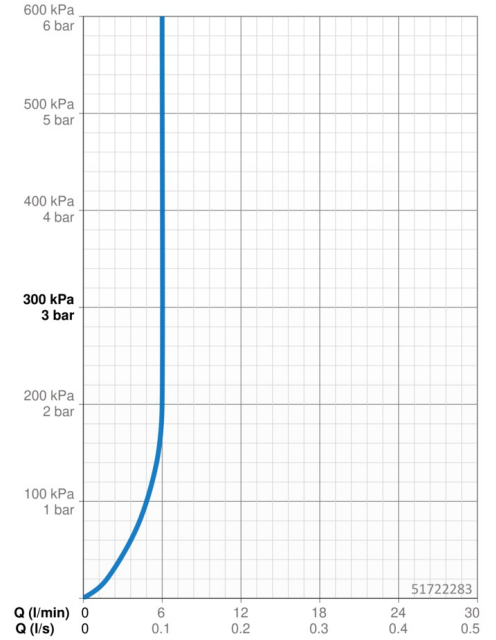

Technical data

Flow properties

Flow-rate at 3 bar (with flow controller)	6.0 l/min
Pressure loss with flow (0.1 l/s)	1 bar

Technical properties

DN-size (nominal dimension)	DN15
Hot water supply	max. +70°C
Working pressure	0.5-10 bar
Connection size	G3/8
Projection	119 mm
Backflow prevention (EN1717)	AA
Material	Brass

Regulations

EN standard	EN 817
Noise class	I (ISO 3822)

Approvals and Declarations

DVGW	DW-6506DL0547
Declaration of conformity	DoC