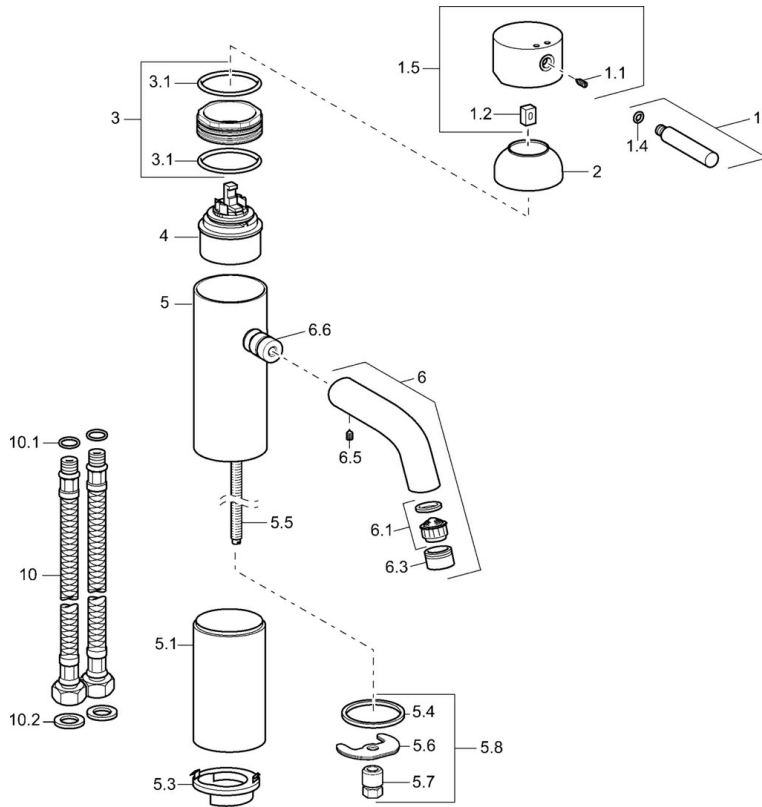

EAN: 4015474155725
static.hansa.com/51722221

- Washbasin
- Single-lever
- Deck mounted
- Chrome
- Fixed spout

Technical data

Technical properties

Hot water supply	max. +80°C
Working pressure	0.5-10 bar
Backflow prevention (EN1717)	AA
Material	Brass

Spare parts

SP51722211

	Name	Code
1	Lever, (-2009) Discontinued	59912466
1.1	Screw, M5x8, SW2.5	59904755
1.2	Bushing	59904778
1.4	O-ring, d 6x1	59912136
1.5	Cover Discontinued	59912465
2	Covering cap Discontinued	59912468
3	Eye screw, M50x1, SW45 Discontinued	59912469
3.1	O-ring, d 46x2	59912470
4	Cartridge, 4.8 eco	59904601
5.1	Raising socket, L=110 Discontinued	59913167
5.3	Disk Discontinued	59913164
5.4	Gasket, 37x48x3.5	59911422
5.5	Connection nipple, M8x1 Discontinued	59913165
5.6	Fixing plate	59904765
5.7	Screw, M8x1, SW13	59904766
5.8	Fixing set	59910749
6	Spout Discontinued	59912475
6.1	Aerator, M22/24 A	59902081
6.3	Aerator and key, M24x1, (2002-)	59912225
6.5	Pin, M5x6, SW2.6 Discontinued	59912477
6.6	Nipple Discontinued	59912478
10	Flexible pipe, L=590, G3/8-M10x1 Discontinued	59913166
10.1	O-ring, d 7.65x1.78	59902337
10.2	Gasket, 9.5x14.4x2	59912551
N.I.	Key for aerator, (2002-)	59912228