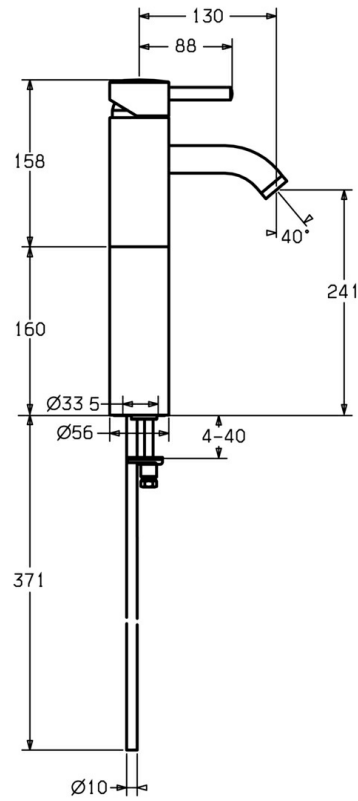

EAN: 4015474155725
static.hansa.com/51722221

- Washbasin
- Single-lever
- Deck mounted
- Chrome
- Fixed spout

Technical data

Technical properties

Hot water supply	max. +80°C
Working pressure	0.5-10 bar
Backflow prevention (EN1717)	AA
Material	Brass

Spare parts

SP51722211

	Name	Code
1	Lever, (-2009) Discontinued	59912466
1.1	Screw, M5x8, SW2.5	59904755
1.2	Bushing	59904778
1.4	O-ring, d 6x1	59912136
1.5	Cover Discontinued	59912465
2	Covering cap Discontinued	59912468
3	Eye screw, M50x1, SW45 Discontinued	59912469
3.1	O-ring, d 46x2	59912470
4	Cartridge, 4.8 eco	59904601
5.1	Raising socket, L=110 Discontinued	59913167
5.3	Disk Discontinued	59913164
5.4	Gasket, 37x48x3.5	59911422
5.5	Connection nipple, M8x1 Discontinued	59913165
5.6	Fixing plate	59904765
5.7	Screw, M8x1, SW13	59904766
5.8	Fixing set	59910749
6	Spout Discontinued	59912475
6.1	Aerator, M22/24 A	59902081
6.3	Aerator and key, M24x1, (2002-)	59912225
6.5	Pin, M5x6, SW2.6 Discontinued	59912477
6.6	Nipple Discontinued	59912478
10	Flexible pipe, L=590, G3/8-M10x1 Discontinued	59913166
10.1	O-ring, d 7.65x1.78	59902337
10.2	Gasket, 9.5x14.4x2	59912551
N.I.	Key for aerator, (2002-)	59912228