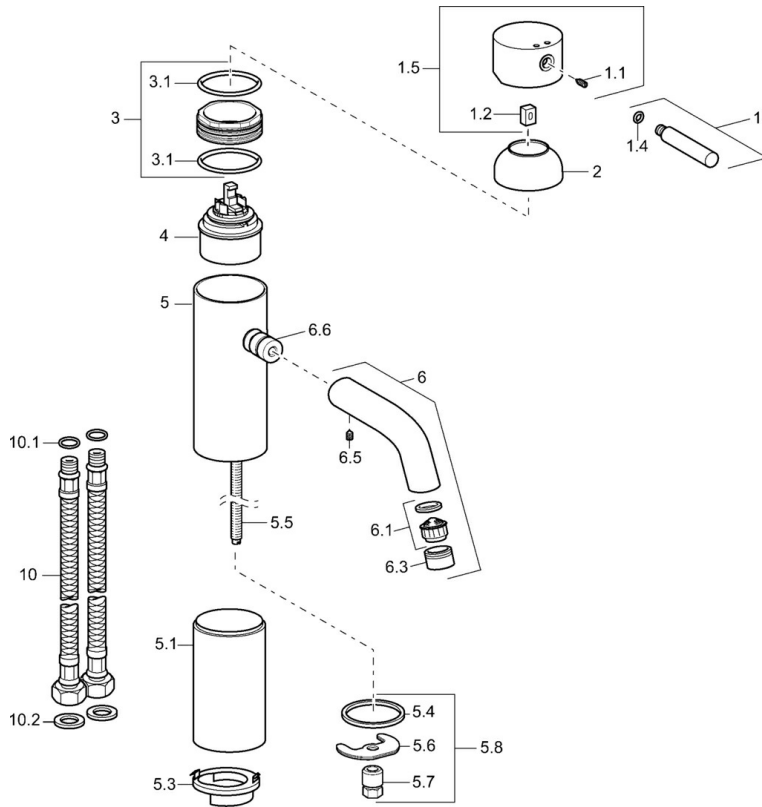

EAN: 4015474155664  
[static.hansa.com/51722211](http://static.hansa.com/51722211)

- Washbasin
- Single-lever
- Deck mounted
- Chrome
- Fixed spout

### Technical properties

Hot water supply	<b>max. +80°C</b>
Working pressure	<b>0.5-10 bar</b>
Backflow prevention (EN1717)	<b>AA</b>
Material	<b>Brass</b>

## Spare parts

### SP51722211

	Name	Code
1	Lever, (-2009) Discontinued	59912466
1.1	Screw, M5x8, SW2.5	59904755
1.2	Bushing	59904778
1.4	O-ring, d 6x1	59912136
1.5	Cover Discontinued	59912465
2	Covering cap Discontinued	59912468
3	Eye screw, M50x1, SW45 Discontinued	59912469
3.1	O-ring, d 46x2	59912470
4	Cartridge, 4.8 eco	59904601
5.1	Raising socket, L=110 Discontinued	59913167
5.3	Disk Discontinued	59913164
5.4	Gasket, 37x48x3.5	59911422
5.5	Connection nipple, M8x1 Discontinued	59913165
5.6	Fixing plate	59904765
5.7	Screw, M8x1, SW13	59904766
5.8	Fixing set	59910749
6	Spout Discontinued	59912475
6.1	Aerator, M22/24 A	59902081
6.3	Aerator and key, M24x1, (2002-)	59912225
6.5	Pin, M5x6, SW2.6 Discontinued	59912477
6.6	Nipple Discontinued	59912478
10	Flexible pipe, L=590, G3/8-M10x1 Discontinued	59913166
10.1	O-ring, d 7.65x1.78	59902337
10.2	Gasket, 9.5x14.4x2	59912551
N.I.	Key for aerator, (2002-)	59912228