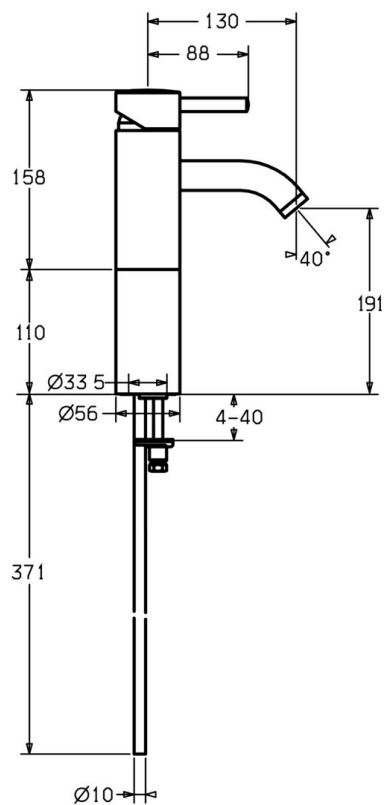

EAN: 4015474155664  
[static.hansa.com/51722211](http://static.hansa.com/51722211)

- Washbasin
- Single-lever
- Deck mounted
- Chrome
- Fixed spout

## Technical data

### Technical properties

Hot water supply	<b>max. +80°C</b>
Working pressure	<b>0.5-10 bar</b>
Backflow prevention (EN1717)	<b>AA</b>
Material	<b>Brass</b>

### SP51722211

	Name	Code
1	Lever, (-2009) Discontinued	59912466
1.1	Screw, M5x8, SW2.5	59904755
1.2	Bushing	59904778
1.4	O-ring, d 6x1	59912136
1.5	Cover Discontinued	59912465
2	Covering cap Discontinued	59912468
3	Eye screw, M50x1, SW45 Discontinued	59912469
3.1	O-ring, d 46x2	59912470
4	Cartridge, 4.8 eco	59904601
5.1	Raising socket, L=110 Discontinued	59913167
5.3	Disk Discontinued	59913164
5.4	Gasket, 37x48x3.5	59911422
5.5	Connection nipple, M8x1 Discontinued	59913165
5.6	Fixing plate	59904765
5.7	Screw, M8x1, SW13	59904766
5.8	Fixing set	59910749
6	Spout Discontinued	59912475
6.1	Aerator, M22/24 A	59902081
6.3	Aerator and key, M24x1, (2002-)	59912225
6.5	Pin, M5x6, SW2.6 Discontinued	59912477
6.6	Nipple Discontinued	59912478
10	Flexible pipe, L=590, G3/8-M10x1 Discontinued	59913166
10.1	O-ring, d 7.65x1.78	59902337
10.2	Gasket, 9.5x14.4x2	59912551
N.I.	Key for aerator, (2002-)	59912228