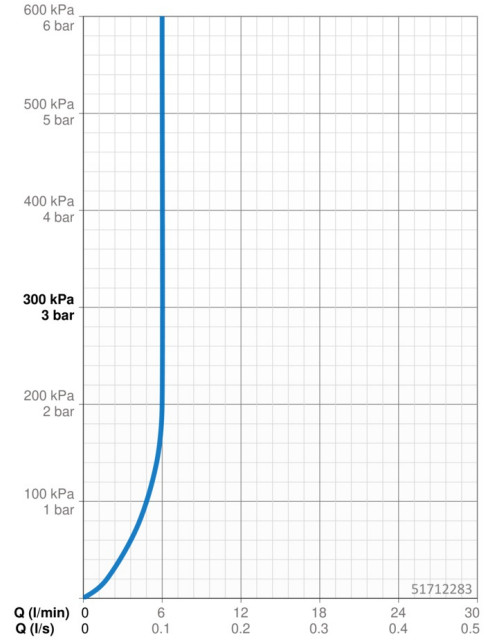

Technical data

Flow properties

Flow-rate at 3 bar (with flow controller)	6.0 l/min
Pressure loss with flow (0.1 l/s)	1 bar

Technical properties

DN-size (nominal dimension)	DN15
Hot water supply	max. +70°C
Working pressure	0.5-10 bar
Connection size	G3/8
Projection	119 mm
Backflow prevention (EN1717)	AA
Material	Brass

Regulations

EN standard	EN 817
Noise class	I (ISO 3822)

Approvals and Declarations

DVGW	DW-6506DL0547
Declaration of conformity	DoC