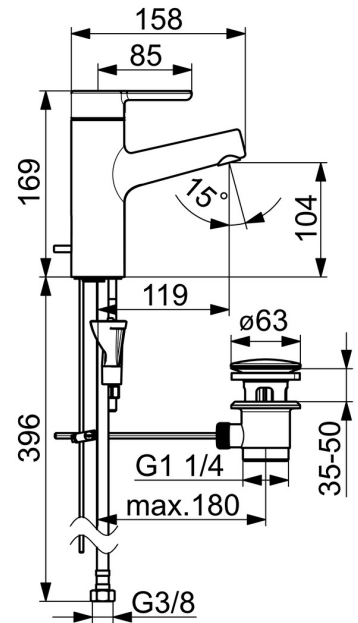

EAN: 4057304006319  
[static.hansa.com/51712283](http://static.hansa.com/51712283)

one-hole single-lever basin mixer, DN 15

- Washbasin
- Single-lever
- Deck mounted
- Chrome
- Fixed spout
- PCA® - constant flow rate regardless of pressure variations, Hidden aerator
- Hot/Cold symbols, Single operating lever/handle
- Pop-up waste with draw-rod
- Limitation option for maximum temperature and flow-rate, Adjustable hot water stop (included, retrofittable)
- $\varnothing$  40 mm ceramic cartridge for flow and temperature control
- Flexible inlet pipes
- Inner body made of DZR brass, 3S-installation system for safe and simple mounting

### Flow properties

Flow-rate at 3 bar (with flow controller)	<b>6.0 l/min</b>
Pressure loss with flow (0.1 l/s)	<b>1 bar</b>

### Technical properties

DN-size (nominal dimension)	<b>DN15</b>
Hot water supply	<b>max. +70°C</b>
Working pressure	<b>0.5-10 bar</b>
Connection size	<b>G3/8</b>
Projection	<b>119 mm</b>
Backflow prevention (EN1717)	<b>AA</b>
Material	<b>Brass</b>

### SP51712283

	Name	Code
01	Lever	59914574
02	Symbol plug	59914573
03	Covering cap	59914649
04	Tightening nut, M42x1.5, SW 38	59914128
05	Cartridge, 4.0 Classic	59914129
06	Fitting ring for aerator	59914645
07	Aerator, M18.5x1, TJ	59913366
08	Fixing screw, M8x1, L=130	59914474
09	Fixing set	59914475
10	Bottom seal	59914591
11	Nipple Discontinued	59914133
12	Flexible pipe, L=475, G3/8-M10x1 LH Discontinued	59914468
N.I.	Hand shower holder	04430100
N.I.	Shower hose, L=1600 Satin	54120500
N.I.	Pop-up waste	59911441
N.I.	Pop-up operating rod	59913459
N.I.	Bidetta hand shower	59914162