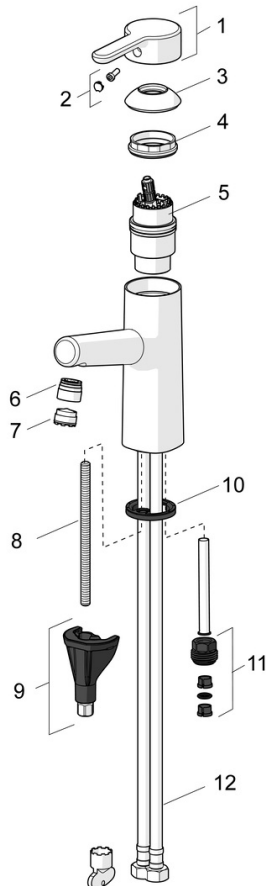

EAN: 4057304006319  
[static.hansa.com/51712283](http://static.hansa.com/51712283)

one-hole single-lever basin mixer, DN 15

- Washbasin
- Single-lever
- Deck mounted
- Chrome
- Fixed spout
- PCA® - constant flow rate regardless of pressure variations, Hidden aerator
- Hot/Cold symbols, Single operating lever/handle
- Pop-up waste with draw-rod
- Limitation option for maximum temperature and flow-rate, Adjustable hot water stop (included, retrofittable)
- $\varnothing$  40 mm ceramic cartridge for flow and temperature control
- Flexible inlet pipes
- Inner body made of DZR brass, 3S-installation system for safe and simple mounting

### Technical properties

DN-size (nominal dimension)	<b>DN15</b>
Hot water supply	<b>max. +70°C</b>
Working pressure	<b>0.5-10 bar</b>
Connection size	<b>G3/8</b>
Projection	<b>119 mm</b>
Backflow prevention (EN1717)	<b>AA</b>
Material	<b>Brass</b>

## Spare parts

### SP51712283

	Name	Code
01	Lever	59914574
02	Symbol plug	59914573
03	Covering cap	59914649
04	Tightening nut, M42x1.5, SW 38	59914128
05	Cartridge, 4.0 Classic	59914129
06	Fitting ring for aerator	59914645
07	Aerator, M18.5x1, TJ	59913366
08	Fixing screw, M8x1, L=130	59914474
09	Fixing set	59914475
10	Bottom seal	59914591
11	Nipple Discontinued	59914133
12	Flexible pipe, L=475, G3/8-M10x1 LH Discontinued	59914468
N.I.	Hand shower holder	04430100
N.I.	Shower hose, L=1600 Satin	54120500
N.I.	Pop-up waste	59911441
N.I.	Pop-up operating rod	59913459
N.I.	Bidetta hand shower	59914162