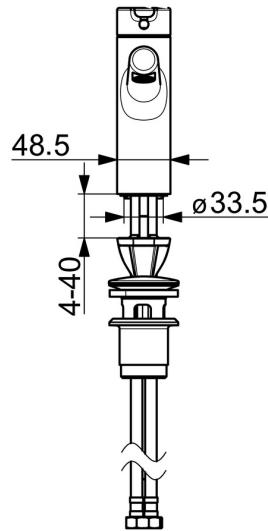

EAN: 4057304006319  
[static.hansa.com/51712283](http://static.hansa.com/51712283)

one-hole single-lever basin mixer, DN 15

- Washbasin
- Single-lever
- Deck mounted
- Chrome
- Fixed spout
- PCA® - constant flow rate regardless of pressure variations, Hidden aerator
- Hot/Cold symbols, Single operating lever/handle
- Pop-up waste with draw-rod
- Limitation option for maximum temperature and flow-rate, Adjustable hot water stop (included, retrofittable)
- $\varnothing$  40 mm ceramic cartridge for flow and temperature control
- Flexible inlet pipes
- Inner body made of DZR brass, 3S-installation system for safe and simple mounting

### Flow properties

Flow-rate at 3 bar (with flow controller)	<b>6.0 l/min</b>
Pressure loss with flow (0.1 l/s)	<b>1 bar</b>

### Technical properties

DN-size (nominal dimension)	<b>DN15</b>
Hot water supply	<b>max. +70°C</b>
Working pressure	<b>0.5-10 bar</b>
Connection size	<b>G3/8</b>
Projection	<b>119 mm</b>
Backflow prevention (EN1717)	<b>AA</b>
Material	<b>Brass</b>

### SP51712283

	Name	Code
01	Lever	59914574
02	Symbol plug	59914573
03	Covering cap	59914649
04	Tightening nut, M42x1.5, SW 38	59914128
05	Cartridge, 4.0 Classic	59914129
06	Fitting ring for aerator	59914645
07	Aerator, M18.5x1, TJ	59913366
08	Fixing screw, M8x1, L=130	59914474
09	Fixing set	59914475
10	Bottom seal	59914591
11	Nipple Discontinued	59914133
12	Flexible pipe, L=475, G3/8-M10x1 LH Discontinued	59914468
N.I.	Hand shower holder	04430100
N.I.	Shower hose, L=1600 Satin	54120500
N.I.	Pop-up waste	59911441
N.I.	Pop-up operating rod	59913459
N.I.	Bidetta hand shower	59914162