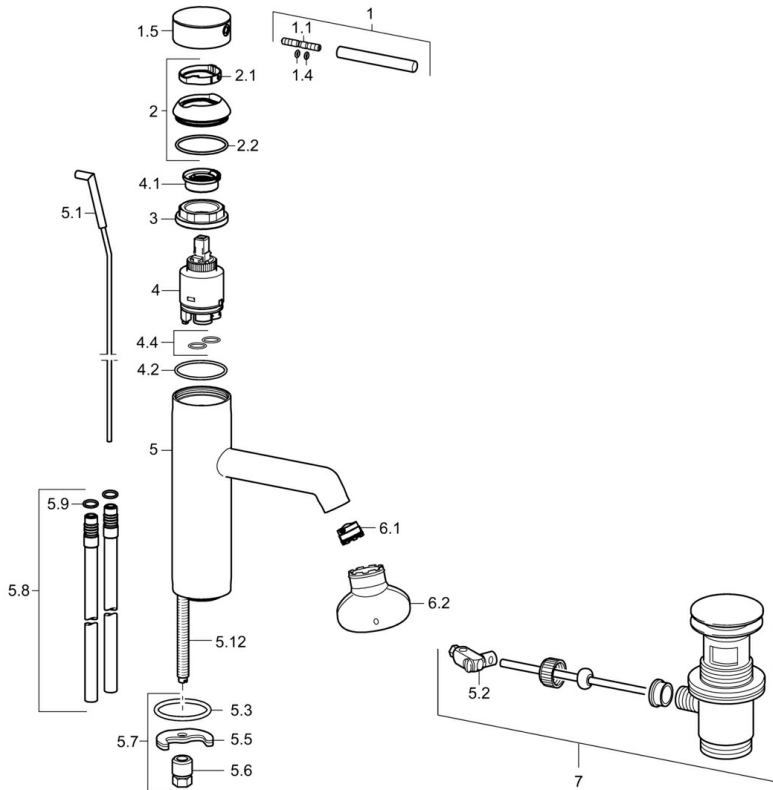

EAN: 4015474184947  
[static.hansa.com/51712278](https://static.hansa.com/51712278)

- Washbasin
- Single-lever
- Deck mounted
- Chrome

### Technical properties

Hot water supply	<b>max. +80°C</b>
Working pressure	<b>0.5-10 bar</b>

## Spare parts

### SP51712173

	Name	Code
1	Lever, 70 mm	59913331
1.1	Screw, M5x35	59913299
1.4	O-ring, d 3x1.5	59913100
1.5	Cap	59913332
1.5	Cap Black Discontinued	59913333
1.5	Cap White Discontinued	59913334
2	Covering cap	59913364
2.1	Bearing ring	59913363
2.2	O-ring, d 38x2	59913212
3	Screw, M42x1, SW34	59913365
4	Cartridge, 3.5 Eco	59912324
4	Cartridge, 3.5 Classic	59913075
4.1	Temperature adjustment limiter	59912325
4.2	O-ring, d 28.24x2.62 Discontinued	59912590
4.4	O-ring, d 10.10x1.60 Discontinued	59905072
5.1	Lever for pop-up waste	59913362
5.2	Swivel joint	59904624
5.3	O-ring, d 36.09x d 3.53	59913396
5.3	Bottom seal	59914591
5.5	Fixing plate	59904765
5.6	Screw, M8x1, SW13	59904766
5.7	Fixing set	59910749
5.8	Flexible pipe, L=500, G3/8-M10x1	59911767
5.8	Coupling pipe, M10x1, L=480	59913368
5.9	O-ring, d 7.65x1.78	59902337
5.12	Fixing screw, M8x1, L=140	59912474
6.1	Aerator, M18.5x1, TJ	59913366
6.2	Key for aerator, M18.5	59913367
7	Pop-up waste	59911441
N.I.	Key, SW30/34	59912108