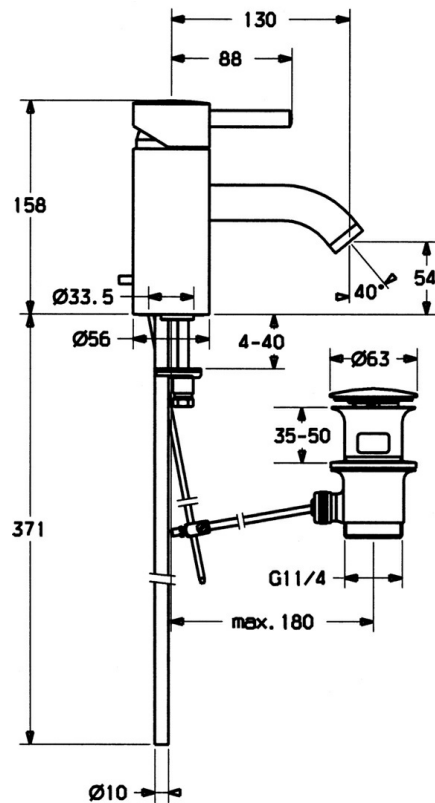

EAN: 4015474058934
static.hansa.com/51712101

- Washbasin
- Single-lever
- Deck mounted
- Chrome
- Fixed spout

Technical data

Technical properties

Hot water supply	max. +80°C
Working pressure	0.5-10 bar
Backflow prevention (EN1717)	AA
Material	Brass

Spare parts

SP51712101

	Name	Code
1	Lever, (-2009) Discontinued	59912466
1.1	Screw, M5x8, SW2.5	59904755
1.2	Bushing	59904778
1.4	O-ring, d 6x1	59912136
1.5	Cover Discontinued	59912465
2	Covering cap Discontinued	59912468
3	Eye screw, M50x1, SW45 Discontinued	59912469
3.1	O-ring, d 46x2	59912470
4	Cartridge, 4.8 eco	59904601
5.1	Pop-up operating rod Discontinued	59912473
5.2	Swivel joint	59904624
5.3	Gasket, 37x48x3.5	59911422
5.4	Fixing screw, M8x1, L=140	59912474
5.5	Fixing plate	59904765
5.6	Screw, M8x1, SW13	59904766
5.7	Fixing set	59910749
6	Spout Discontinued	59912475
6.1	Aerator, M22/24 A	59902081
6.3	Aerator and key, M24x1, (2002-)	59912225
6.5	Pin, M5x6, SW2.6 Discontinued	59912477
6.6	Nipple Discontinued	59912478
7	Pop-up waste	59911441
10	Pipe Discontinued	59912471