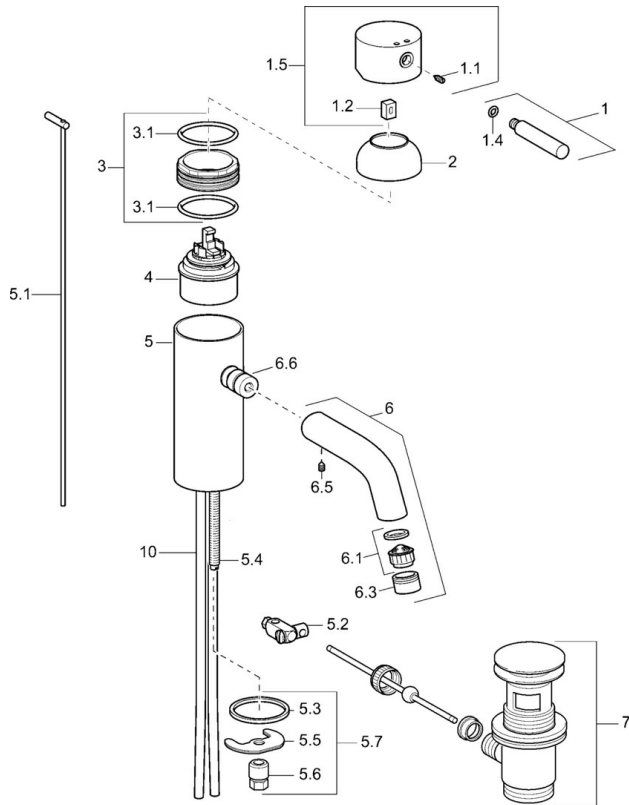

EAN: 4015474058934
static.hansa.com/51712101

- Washbasin
- Single-lever
- Deck mounted
- Chrome
- Fixed spout

Technical data

Technical properties

Hot water supply	max. +80°C
Working pressure	0.5-10 bar
Backflow prevention (EN1717)	AA
Material	Brass

Spare parts

SP51712101

	Name	Code
1	Lever, (-2009) Discontinued	59912466
1.1	Screw, M5x8, SW2.5	59904755
1.2	Bushing	59904778
1.4	O-ring, d 6x1	59912136
1.5	Cover Discontinued	59912465
2	Covering cap Discontinued	59912468
3	Eye screw, M50x1, SW45 Discontinued	59912469
3.1	O-ring, d 46x2	59912470
4	Cartridge, 4.8 eco	59904601
5.1	Pop-up operating rod Discontinued	59912473
5.2	Swivel joint	59904624
5.3	Gasket, 37x48x3.5	59911422
5.4	Fixing screw, M8x1, L=140	59912474
5.5	Fixing plate	59904765
5.6	Screw, M8x1, SW13	59904766
5.7	Fixing set	59910749
6	Spout Discontinued	59912475
6.1	Aerator, M22/24 A	59902081
6.3	Aerator and key, M24x1, (2002-)	59912225
6.5	Pin, M5x6, SW2.6 Discontinued	59912477
6.6	Nipple Discontinued	59912478
7	Pop-up waste	59911441
10	Pipe Discontinued	59912471