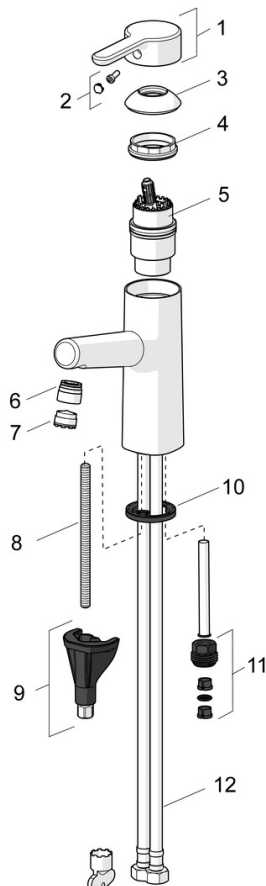

EAN: 4057304006357
static.hansa.com/51702201

one-hole single-lever basin mixer, DN 15

- Washbasin
- Single-lever, Bidetta
- Deck mounted
- Chrome
- Fixed spout
- PCA® - constant flow rate regardless of pressure variations, Hidden aerator
- Hot/Cold symbols, Single operating lever/handle
- Hand shower, Shower holder, Shower hose (1500 mm)
- Bidetta hand shower
- Flexible inlet pipes
- Inner body made of DZR brass, 3S-installation system for safe and simple mounting
- Without pop-up waste, Without draw-rod opening
- 1 spray function

Technical data

Flow properties

Flow-rate at 3 bar (with flow controller)	6.0 l/min
Pressure loss with flow (0.1 l/s)	1 bar

Technical properties

DN-size (nominal dimension)	DN15
Hot water supply	max. +70°C
Working pressure	0.5-10 bar
Connection size	G3/8
Projection	119 mm
Backflow prevention (EN1717)	HC
Material	Brass

Regulations

EN standard	EN 817, EN 1113
Noise class	I (ISO 3822)

Approvals and Declarations

Declaration of conformity	DoC
---------------------------	------------

Spare parts

SP51712283

	Name	Code
01	Lever	59914574
02	Symbol plug	59914573
03	Covering cap	59914649
04	Tightening nut, M42x1.5, SW 38	59914128
05	Cartridge, 4.0 Classic	59914129
06	Fitting ring for aerator	59914645
07	Aerator, M18.5x1, TJ	59913366
08	Fixing screw, M8x1, L=130	59914474
09	Fixing set	59914475
10	Bottom seal	59914591
11	Nipple Discontinued	59914133
12	Flexible pipe, L=475, G3/8-M10x1 LH Discontinued	59914468
N.I.	Hand shower holder	04430100
N.I.	Shower hose, L=1600 Satin	54120500
N.I.	Pop-up waste	59911441
N.I.	Pop-up operating rod	59913459
N.I.	Bidetta hand shower	59914162