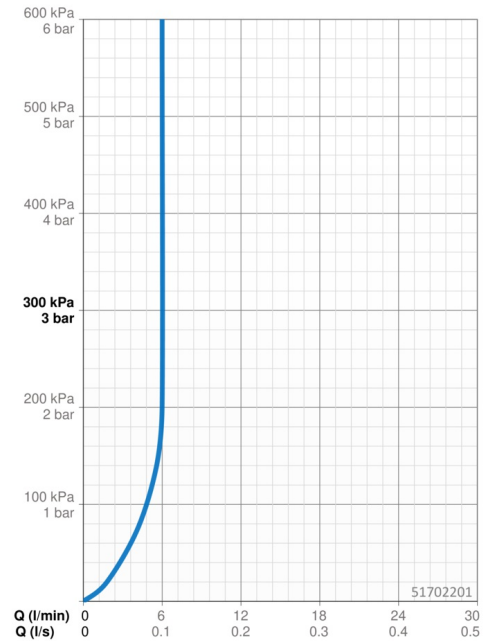

Technical data

Flow properties

Flow-rate at 3 bar (with flow controller)	6.0 l/min
Pressure loss with flow (0.1 l/s)	1 bar

Technical properties

DN-size (nominal dimension)	DN15
Hot water supply	max. +70°C
Working pressure	0.5-10 bar
Connection size	G3/8
Projection	119 mm
Backflow prevention (EN1717)	HC
Material	Brass

Regulations

EN standard	EN 817, EN 1113
Noise class	I (ISO 3822)

Approvals and Declarations

Declaration of conformity	DoC