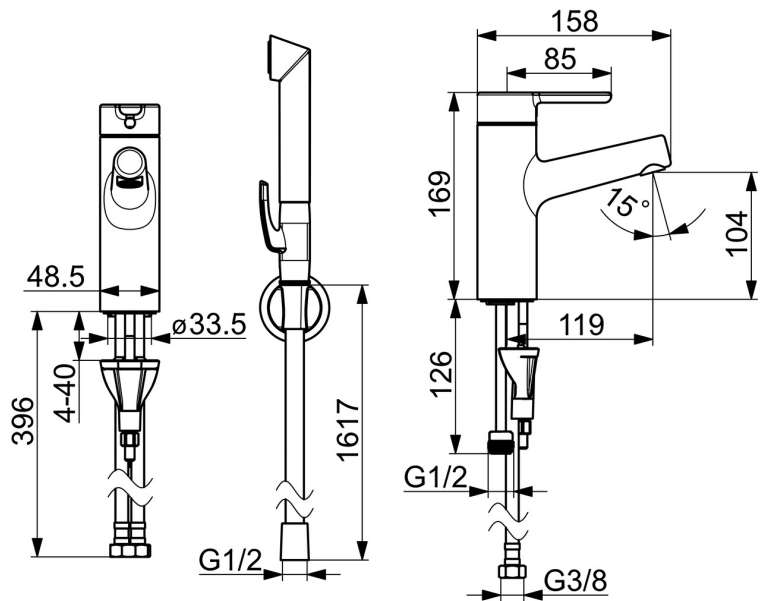

EAN: 4057304006357
static.hansa.com/51702201

one-hole single-lever basin mixer, DN 15

- Washbasin
- Single-lever, Bidetta
- Deck mounted
- Chrome
- Fixed spout
- PCA® - constant flow rate regardless of pressure variations, Hidden aerator
- Hot/Cold symbols, Single operating lever/handle
- Hand shower, Shower holder, Shower hose (1500 mm)
- Bidetta hand shower
- Flexible inlet pipes
- Inner body made of DZR brass, 3S-installation system for safe and simple mounting
- Without pop-up waste, Without draw-rod opening
- 1 spray function

Technical data

Flow properties

Flow-rate at 3 bar (with flow controller)	6.0 l/min
Pressure loss with flow (0.1 l/s)	1 bar

Technical properties

DN-size (nominal dimension)	DN15
Hot water supply	max. +70°C
Working pressure	0.5-10 bar
Connection size	G3/8
Projection	119 mm
Backflow prevention (EN1717)	HC
Material	Brass

Regulations

EN standard	EN 817, EN 1113
Noise class	I (ISO 3822)

Approvals and Declarations

Declaration of conformity	DoC
---------------------------	------------

Spare parts

SP51712283

	Name	Code
01	Lever	59914574
02	Symbol plug	59914573
03	Covering cap	59914649
04	Tightening nut, M42x1.5, SW 38	59914128
05	Cartridge, 4.0 Classic	59914129
06	Fitting ring for aerator	59914645
07	Aerator, M18.5x1, TJ	59913366
08	Fixing screw, M8x1, L=130	59914474
09	Fixing set	59914475
10	Bottom seal	59914591
11	Nipple Discontinued	59914133
12	Flexible pipe, L=475, G3/8-M10x1 LH Discontinued	59914468
N.I.	Hand shower holder	04430100
N.I.	Shower hose, L=1600 Satin	54120500
N.I.	Pop-up waste	59911441
N.I.	Pop-up operating rod	59913459
N.I.	Bidetta hand shower	59914162