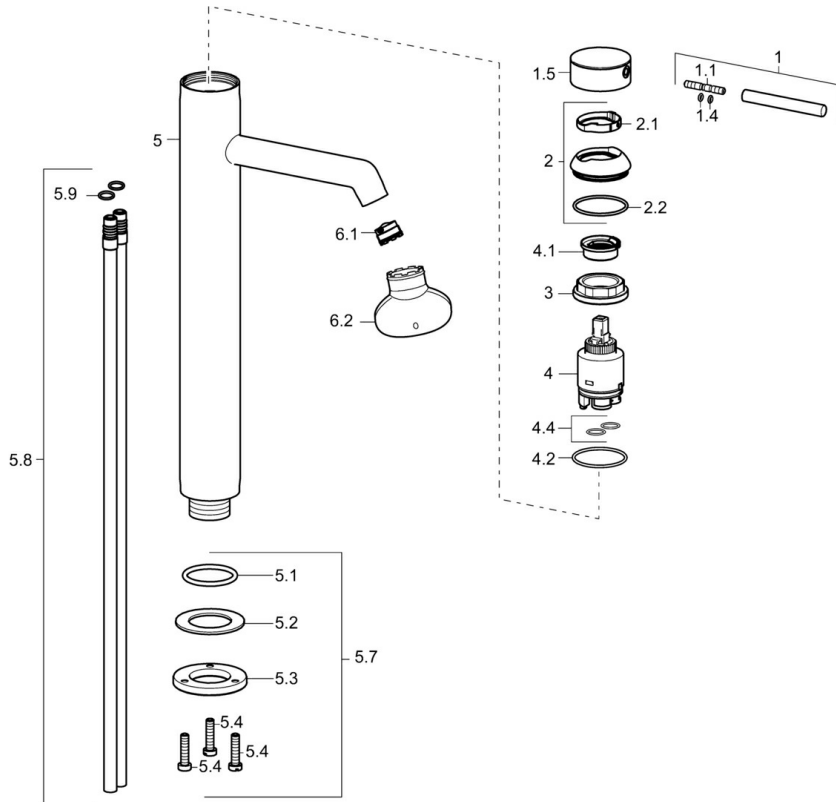

EAN: 4015474181076
static.hansa.com/51692177

- Washbasin
- Single-lever
- Deck mounted
- Chrome
- Hidden aerator
- Pin shape
- Copper inlet pipes
- Inner body made of DZR brass
- Without pop-up waste, Without draw-rod opening

Technical data

Technical properties

Hot water supply	max. +80°C
Working pressure	0.5-10 bar

Spare parts

SP51692173

	Name	Code
1	Lever, 70 mm	59913331
1.1	Screw, M5x35	59913299
1.4	O-ring, d 3x1.5	59913100
1.5	Cap	59913332
1.5	Cap White Discontinued	59913334
1.5	Cap Black Discontinued	59913333
2	Covering cap	59913364
2.1	Bearing ring	59913363
2.2	O-ring, d 38x2	59913212
3	Screw, M42x1, SW34	59913365
4	Cartridge, 3.5 Classic	59913075
4	Cartridge, 3.5 Eco	59912324
4.1	Temperature adjustment limiter	59912325
4.2	O-ring, d 28.24x2.62 Discontinued	59912590
4.4	O-ring, d 10.10x1.60 Discontinued	59905072
5.1	O-ring, d 36.09x d 3.53	59913396
5.7	Fixing set	59913479
5.7	Fixing set	59913371
5.8	Pipe, M10x1640 Discontinued	59913372
5.9	O-ring, d 7.65x1.78	59902337
6.1	Aerator, M18.5x1, TJ	59913366
6.2	Key for aerator, M18.5	59913367
N.I.	Key, SW30/34	59912108