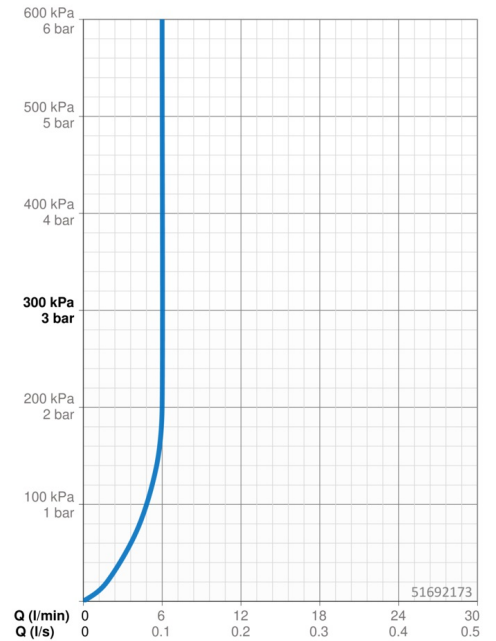

Technical data

Flow properties

Flow-rate at 3 bar (with flow controller)	6.0 l/min
Pressure loss with flow (0.1 l/s)	2 bar

Technical properties

DN-size (nominal dimension)	DN15
Hot water supply	max. +80°C
Working pressure	1-10 bar
Projection	150 mm
Material	Brass

Regulations

EN standard	EN 817
Noise class	I (ISO 3822)