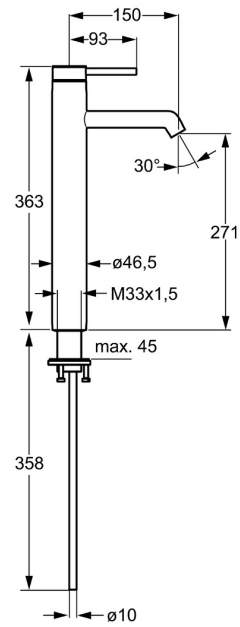

EAN: 4015474175297
static.hansa.com/51692173

- Washbasin
- Single-lever
- Deck mounted
- Chrome
- Fixed spout
- PCA® - constant flow rate regardless of pressure variations, Hidden aerator
- Pin shape, Single operating lever/handle, Hot/Cold symbols
- Limitation option for maximum temperature and flow-rate, Adjustable hot water stop (included, retrofittable)
- \varnothing 35 mm ceramic cartridge for flow and temperature control
- Copper inlet pipes
- Inner body made of DZR brass
- Without pop-up waste, Without draw-rod opening

Technical data

Flow properties

Flow-rate at 3 bar (with flow controller)	6.0 l/min
Pressure loss with flow (0.1 l/s)	2 bar

Technical properties

DN-size (nominal dimension)	DN15
Hot water supply	max. +80°C
Working pressure	1-10 bar
Projection	150 mm
Material	Brass

Regulations

EN standard	EN 817
Noise class	I (ISO 3822)

Spare parts

SP51692173

	Name	Code
1	Lever, 70 mm	59913331
1.1	Screw, M5x35	59913299
1.4	O-ring, d 3x1.5	59913100
1.5	Cap	59913332
1.5	Cap White Discontinued	59913334
1.5	Cap Black Discontinued	59913333
2	Covering cap	59913364
2.1	Bearing ring	59913363
2.2	O-ring, d 38x2	59913212
3	Screw, M42x1, SW34	59913365
4	Cartridge, 3.5 Classic	59913075
4	Cartridge, 3.5 Eco	59912324
4.1	Temperature adjustment limiter	59912325
4.2	O-ring, d 28.24x2.62 Discontinued	59912590
4.4	O-ring, d 10.10x1.60 Discontinued	59905072
5.1	O-ring, d 36.09x d 3.53	59913396
5.7	Fixing set	59913479
5.7	Fixing set	59913371
5.8	Pipe, M10x1640 Discontinued	59913372
5.9	O-ring, d 7.65x1.78	59902337
6.1	Aerator, M18.5x1, TJ	59913366
6.2	Key for aerator, M18.5	59913367
N.I.	Key, SW30/34	59912108