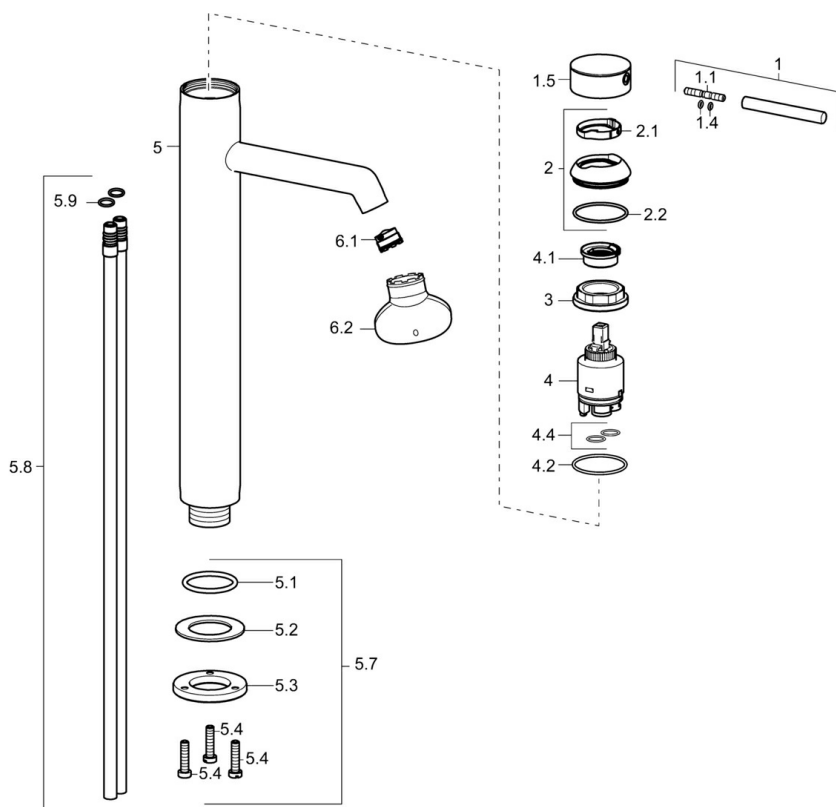

EAN: 4015474175297
static.hansa.com/51692173

- Washbasin
- Single-lever
- Deck mounted
- Chrome
- Fixed spout
- PCA® - constant flow rate regardless of pressure variations, Hidden aerator
- Pin shape, Single operating lever/handle, Hot/Cold symbols
- Limitation option for maximum temperature and flow-rate, Adjustable hot water stop (included, retrofittable)
- \varnothing 35 mm ceramic cartridge for flow and temperature control
- Copper inlet pipes
- Inner body made of DZR brass
- Without pop-up waste, Without draw-rod opening

Technical data

Flow properties

Flow-rate at 3 bar (with flow controller)	6.0 l/min
Pressure loss with flow (0.1 l/s)	2 bar

Technical properties

DN-size (nominal dimension)	DN15
Hot water supply	max. +80°C
Working pressure	1-10 bar
Projection	150 mm
Material	Brass

Regulations

EN standard	EN 817
Noise class	I (ISO 3822)

Spare parts

SP51692173

	Name	Code
1	Lever, 70 mm	59913331
1.1	Screw, M5x35	59913299
1.4	O-ring, d 3x1.5	59913100
1.5	Cap	59913332
1.5	Cap White Discontinued	59913334
1.5	Cap Black Discontinued	59913333
2	Covering cap	59913364
2.1	Bearing ring	59913363
2.2	O-ring, d 38x2	59913212
3	Screw, M42x1, SW34	59913365
4	Cartridge, 3.5 Classic	59913075
4	Cartridge, 3.5 Eco	59912324
4.1	Temperature adjustment limiter	59912325
4.2	O-ring, d 28.24x2.62 Discontinued	59912590
4.4	O-ring, d 10.10x1.60 Discontinued	59905072
5.1	O-ring, d 36.09x d 3.53	59913396
5.7	Fixing set	59913479
5.7	Fixing set	59913371
5.8	Pipe, M10x1640 Discontinued	59913372
5.9	O-ring, d 7.65x1.78	59902337
6.1	Aerator, M18.5x1, TJ	59913366
6.2	Key for aerator, M18.5	59913367
N.I.	Key, SW30/34	59912108