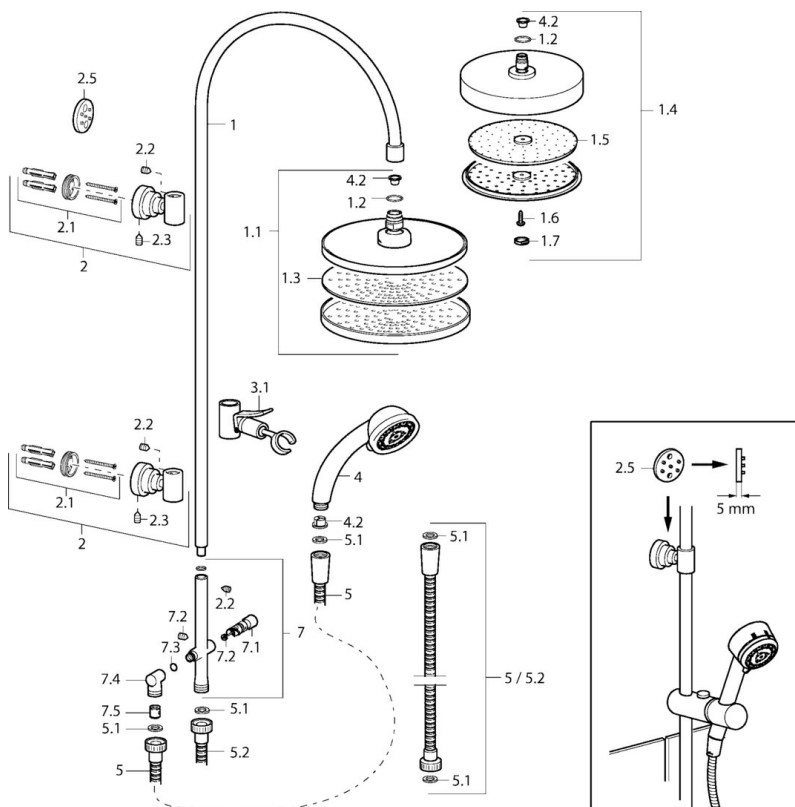

EAN: 4015474118287  
[static.hansa.com/51650100](http://static.hansa.com/51650100)

- Shower solutions
- Wall mounted
- Chrome
- Non-return valve(s)

### Technical properties

Hot water supply	<b>max. +65°C</b>
Working pressure	<b>0.5-10 bar</b>
Backflow prevention (EN1717)	<b>EB</b>

## Spare parts

### SP51650100

	Name	Code
1	Shower rail, d 18 mm Discontinued	59913029
1.2	O-ring, 20x2	59912435
1.4	Shower head Discontinued	59912775
2	Wall bracket	59913028
2.1	Fixing set Discontinued	59913021
2.2	Screw, M4x4	59901027
2.3	Screw, M5x8, SW2.5	59904755
2.5	Spacer ring Discontinued	59913022
3.1	Slide for shower rail	59912224
4.2	Strainer	59906859
5	Shower hose, L=1250 Discontinued	59911863
5.1	Gasket ring, d 21x12x2	59912304
5.2	Shower hose, L=1000	59912631
7	Diverter body complete Discontinued	59913024
7.1	Diverter	59913025
7.2	Maintenance set	59913027
7.3	O-ring, 9.5x1.5 Discontinued	59913026
7.4	Connector coupling Discontinued	59913023
7.5	Non-return valve	59905714