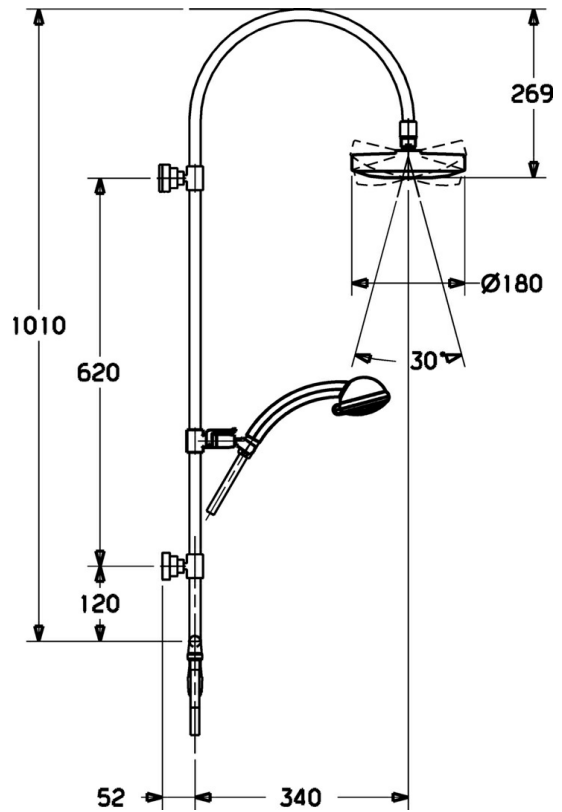

EAN: 4015474118287  
[static.hansa.com/51650100](http://static.hansa.com/51650100)

- Shower solutions
- Wall mounted
- Chrome
- Non-return valve(s)

### Technical properties

Hot water supply	<b>max. +65°C</b>
Working pressure	<b>0.5-10 bar</b>
Backflow prevention (EN1717)	<b>EB</b>

### SP51650100

	Name	Code
1	Shower rail, d 18 mm Discontinued	59913029
1.2	O-ring, 20x2	59912435
1.4	Shower head Discontinued	59912775
2	Wall bracket	59913028
2.1	Fixing set Discontinued	59913021
2.2	Screw, M4x4	59901027
2.3	Screw, M5x8, SW2.5	59904755
2.5	Spacer ring Discontinued	59913022
3.1	Slide for shower rail	59912224
4.2	Strainer	59906859
5	Shower hose, L=1250 Discontinued	59911863
5.1	Gasket ring, d 21x12x2	59912304
5.2	Shower hose, L=1000	59912631
7	Diverter body complete Discontinued	59913024
7.1	Diverter	59913025
7.2	Maintenance set	59913027
7.3	O-ring, 9.5x1.5 Discontinued	59913026
7.4	Connector coupling Discontinued	59913023
7.5	Non-return valve	59905714