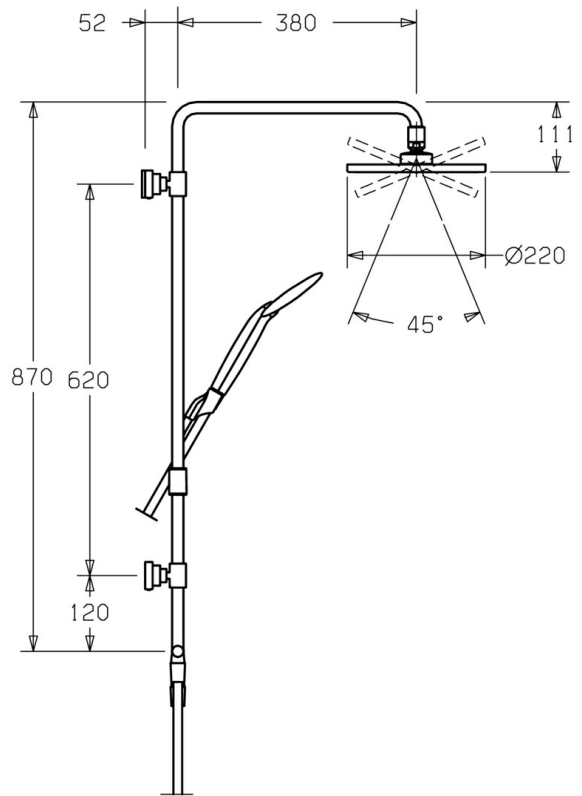

EAN: 4015474173682
static.hansa.com/51640200

- Shower solutions
- Wall mounted
- Chrome
- Non-return valve(s)

Technical data

Technical properties

Hot water supply	max. +65°C
Working pressure	0.5-10 bar
Backflow prevention (EN1717)	EB

Spare parts

SP51640200

	Name	Code
1	Shower pipe, d 18 mm Discontinued	59913308
1.1	Headshower, d 220 mm	59912432
1.2	O-ring, 20x2	59912435
1.3	Nozzle plate, (-2013)	59912908
2	Wall bracket	59913028
2.1	Fixing set Discontinued	59913021
2.2	Screw, M4x4	59901027
2.3	Screw, M5x8, SW2.5	59904755
2.5	Spacer ring Discontinued	59913022
3	Slide for shower rail, d 18 mm, (-2019) Discontinued	59913306
4	Hand shower, (-2018) Discontinued	04320200
4.2	Strainer	59906859
5	Shower hose, L=1250	54120400
5.1	Gasket ring, d 21x12x2	59912304
5.2	Shower hose, L=1000	59912631
7	Diverter body complete Discontinued	59913024
7.1	Diverter	59913025
7.2	Maintenance set	59913027
7.3	O-ring, 9.5x1.5 Discontinued	59913026
7.4	Connector coupling Discontinued	59913023
7.5	Non-return valve	59905714
7.6	O-ring, d 11.5x2 Discontinued	59913307
7.7	Diverter, (2013-) Discontinued	59913881
7.8	Pin, M6, 21 mm	59913284
7.9	O-ring, d 3x1.5	59913100
7.10	Handle	59913817
7.11	Tightening nut, M37x1, AF30 Discontinued	59912111
7.12	Diverter	59913818
7.13	Adapter White	59910235
7.14	Non-return valve	59905714
N.I.	Connection nipple, G1/2, M24x1	59913137