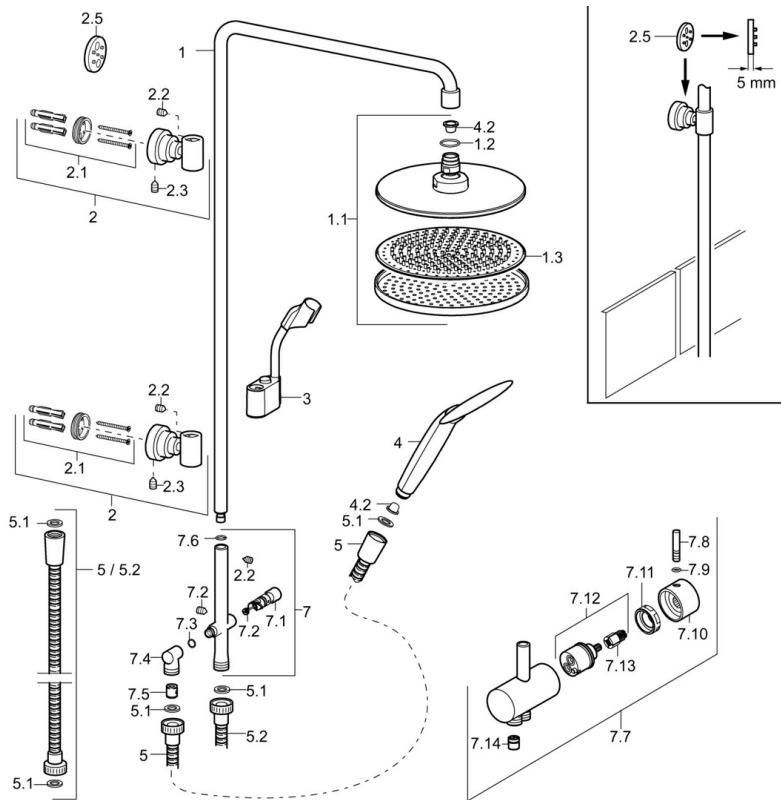

EAN: 4015474173682
static.hansa.com/51640200

- Shower solutions
- Wall mounted
- Chrome
- Non-return valve(s)

Technical data

Technical properties

Hot water supply	max. +65°C
Working pressure	0.5-10 bar
Backflow prevention (EN1717)	EB

Spare parts

SP51640200

	Name	Code
1	Shower pipe, d 18 mm Discontinued	59913308
1.1	Headshower, d 220 mm	59912432
1.2	O-ring, 20x2	59912435
1.3	Nozzle plate, (-2013)	59912908
2	Wall bracket	59913028
2.1	Fixing set Discontinued	59913021
2.2	Screw, M4x4	59901027
2.3	Screw, M5x8, SW2.5	59904755
2.5	Spacer ring Discontinued	59913022
3	Slide for shower rail, d 18 mm, (-2019) Discontinued	59913306
4	Hand shower, (-2018) Discontinued	04320200
4.2	Strainer	59906859
5	Shower hose, L=1250	54120400
5.1	Gasket ring, d 21x12x2	59912304
5.2	Shower hose, L=1000	59912631
7	Diverter body complete Discontinued	59913024
7.1	Diverter	59913025
7.2	Maintenance set	59913027
7.3	O-ring, 9.5x1.5 Discontinued	59913026
7.4	Connector coupling Discontinued	59913023
7.5	Non-return valve	59905714
7.6	O-ring, d 11.5x2 Discontinued	59913307
7.7	Diverter, (2013-) Discontinued	59913881
7.8	Pin, M6, 21 mm	59913284
7.9	O-ring, d 3x1.5	59913100
7.10	Handle	59913817
7.11	Tightening nut, M37x1, AF30 Discontinued	59912111
7.12	Diverter	59913818
7.13	Adapter White	59910235
7.14	Non-return valve	59905714
N.I.	Connection nipple, G1/2, M24x1	59913137