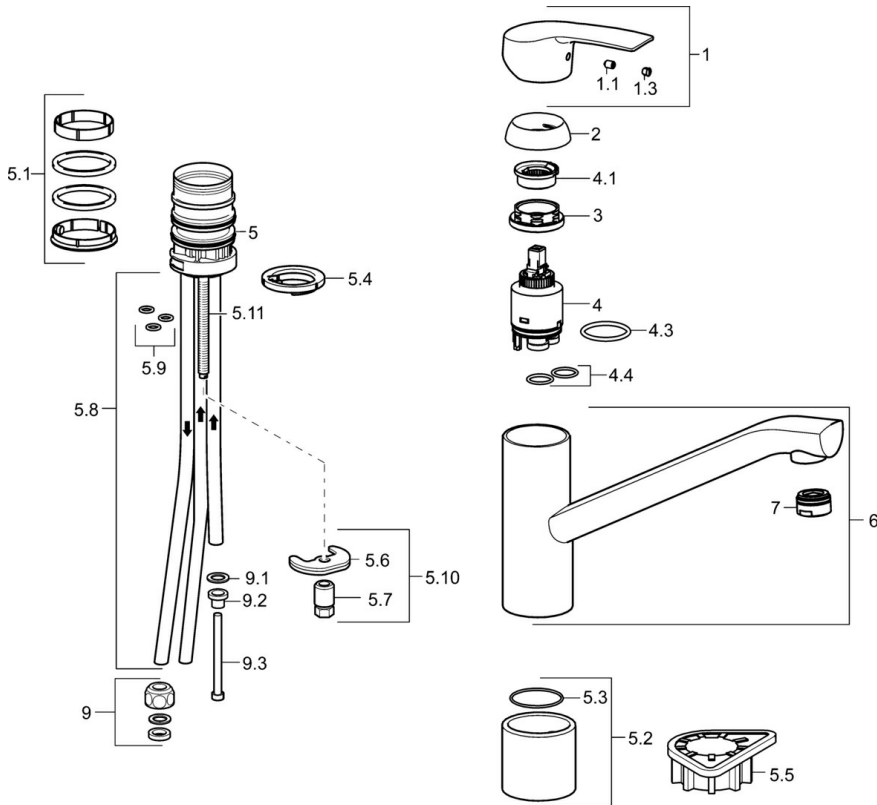

EAN: 4015474261037
static.hansa.com/51591183

- Kitchen
- Single-lever, Low pressure
- Deck mounted
- Chrome
- Laminar stream, Standard aerator
- Hot/Cold symbols, Single operating lever/handle
- Copper inlet pipes
- Inner body made of DZR brass

Technical data

Technical properties

DN-size (nominal dimension)	DN15
Hot water supply	max. +80°C
Working pressure	0.5-5 bar
Projection	203 mm
Material	Brass

Regulations

EN standard	EN 817
-------------	---------------

Spare parts

SP51591183

	Name	Code
1	Lever	59914417
1.1	Screw, M5x8, SW2.5	59904755
1.3	Symbol plug Grey	59912112
2	Covering cap, 33x3 mm	59912504
3	Tightening nut, M37x1, AF30 Discontinued	59912111
4	Cartridge, 3.5 Eco	59912324
4	Cartridge, 3.5 Classic	59913075
4.1	Temperature adjustment limiter	59912325
4.3	O-ring, d 28.24x2.62 Discontinued	59912590
4.4	O-ring, d 10.10x1.60 Discontinued	59905072
5.1	Sealing kit	1001264V
5.1	Sealing kit Discontinued	59913968
5.2	Raising socket Discontinued	59913970
5.3	O-ring, d 34x1.5	59913975
5.4	Bottom seal	59914591
5.5	Supporting plate	59910008
5.6	Fixing plate	59904765
5.7	Screw, M8x1, SW13	59904766
5.8	Pipe, M8x1, L=560	59912806
5.9	O-ring, 6x1.4	59913266
5.10	Fixing set	59910749
5.11	Fixing screw, M8x1, L=140	59912474
6	Spout	59914060
7	Aerator, M24x1 A, low pressure	59902692
9	Fitting nut	59904969
9.1	Sealing kit, 14.9x8.5x1	59902352
9.2	Sealing kit, 10x8	59902272
9.3	Hose	59902151
N.I.	Key, SW30/34	59912108