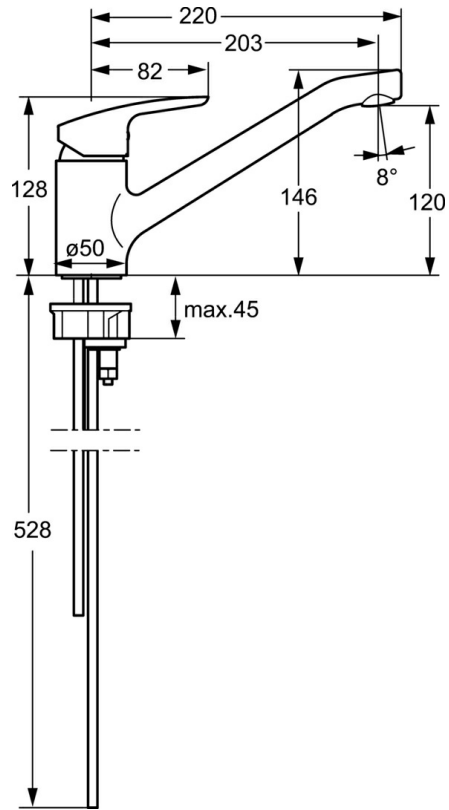

EAN: 4015474261037
static.hansa.com/51591183

- Kitchen
- Single-lever, Low pressure
- Deck mounted
- Chrome
- Laminar stream, Standard aerator
- Hot/Cold symbols, Single operating lever/handle
- Copper inlet pipes
- Inner body made of DZR brass

Technical data

Technical properties

DN-size (nominal dimension)	DN15
Hot water supply	max. +80°C
Working pressure	0.5-5 bar
Projection	203 mm
Material	Brass

Regulations

EN standard	EN 817
-------------	---------------

Spare parts

SP51591183

	Name	Code
1	Lever	59914417
1.1	Screw, M5x8, SW2.5	59904755
1.3	Symbol plug Grey	59912112
2	Covering cap, 33x3 mm	59912504
3	Tightening nut, M37x1, AF30 Discontinued	59912111
4	Cartridge, 3.5 Eco	59912324
4	Cartridge, 3.5 Classic	59913075
4.1	Temperature adjustment limiter	59912325
4.3	O-ring, d 28.24x2.62 Discontinued	59912590
4.4	O-ring, d 10.10x1.60 Discontinued	59905072
5.1	Sealing kit	1001264V
5.1	Sealing kit Discontinued	59913968
5.2	Raising socket Discontinued	59913970
5.3	O-ring, d 34x1.5	59913975
5.4	Bottom seal	59914591
5.5	Supporting plate	59910008
5.6	Fixing plate	59904765
5.7	Screw, M8x1, SW13	59904766
5.8	Pipe, M8x1, L=560	59912806
5.9	O-ring, 6x1.4	59913266
5.10	Fixing set	59910749
5.11	Fixing screw, M8x1, L=140	59912474
6	Spout	59914060
7	Aerator, M24x1 A, low pressure	59902692
9	Fitting nut	59904969
9.1	Sealing kit, 14.9x8.5x1	59902352
9.2	Sealing kit, 10x8	59902272
9.3	Hose	59902151
N.I.	Key, SW30/34	59912108