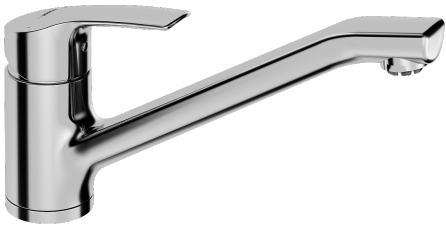

EAN: 4015474261037
static.hansa.com/51591183

- Kitchen
- Single-lever, Low pressure
- Deck mounted
- Chrome
- Laminar stream, Standard aerator
- Hot/Cold symbols, Single operating lever/handle
- Copper inlet pipes
- Inner body made of DZR brass

Technical data

Technical properties

DN-size (nominal dimension)	DN15
Hot water supply	max. +80°C
Working pressure	0.5-5 bar
Projection	203 mm
Material	Brass

Regulations

EN standard	EN 817
-------------	---------------

Spare parts

SP51591183

	Name	Code
1	Lever	59914417
1.1	Screw, M5x8, SW2.5	59904755
1.3	Symbol plug Grey	59912112
2	Covering cap, 33x3 mm	59912504
3	Tightening nut, M37x1, AF30 Discontinued	59912111
4	Cartridge, 3.5 Eco	59912324
4	Cartridge, 3.5 Classic	59913075
4.1	Temperature adjustment limiter	59912325
4.3	O-ring, d 28.24x2.62 Discontinued	59912590
4.4	O-ring, d 10.10x1.60 Discontinued	59905072
5.1	Sealing kit	1001264V
5.1	Sealing kit Discontinued	59913968
5.2	Raising socket Discontinued	59913970
5.3	O-ring, d 34x1.5	59913975
5.4	Bottom seal	59914591
5.5	Supporting plate	59910008
5.6	Fixing plate	59904765
5.7	Screw, M8x1, SW13	59904766
5.8	Pipe, M8x1, L=560	59912806
5.9	O-ring, 6x1.4	59913266
5.10	Fixing set	59910749
5.11	Fixing screw, M8x1, L=140	59912474
6	Spout	59914060
7	Aerator, M24x1 A, low pressure	59902692
9	Fitting nut	59904969
9.1	Sealing kit, 14.9x8.5x1	59902352
9.2	Sealing kit, 10x8	59902272
9.3	Hose	59902151
N.I.	Key, SW30/34	59912108