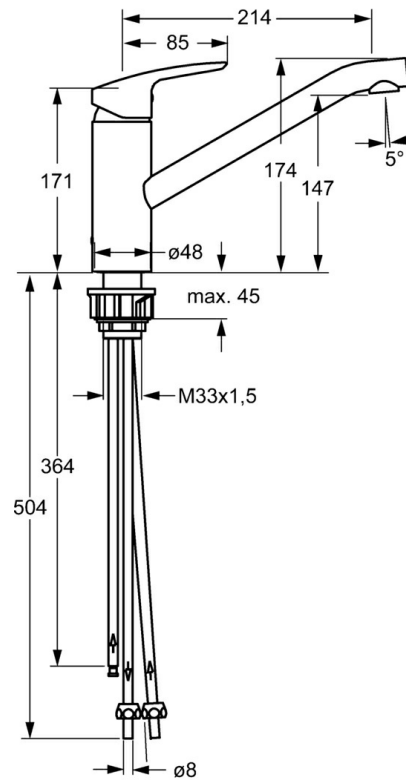

EAN: 4015474201095  
[static.hansa.com/51591173](http://static.hansa.com/51591173)

- Kitchen
- Single-lever, Low pressure
- Deck mounted
- Chrome
- Swivel spout
- Laminar stream, Standard aerator
- Single operating lever/handle, Hot/Cold symbols
- Copper inlet pipes

## Technical data

### Technical properties

|                  |                   |
|------------------|-------------------|
| Hot water supply | <b>max. +80°C</b> |
| Working pressure | <b>0.5-5 bar</b>  |
| Material         | <b>Brass</b>      |