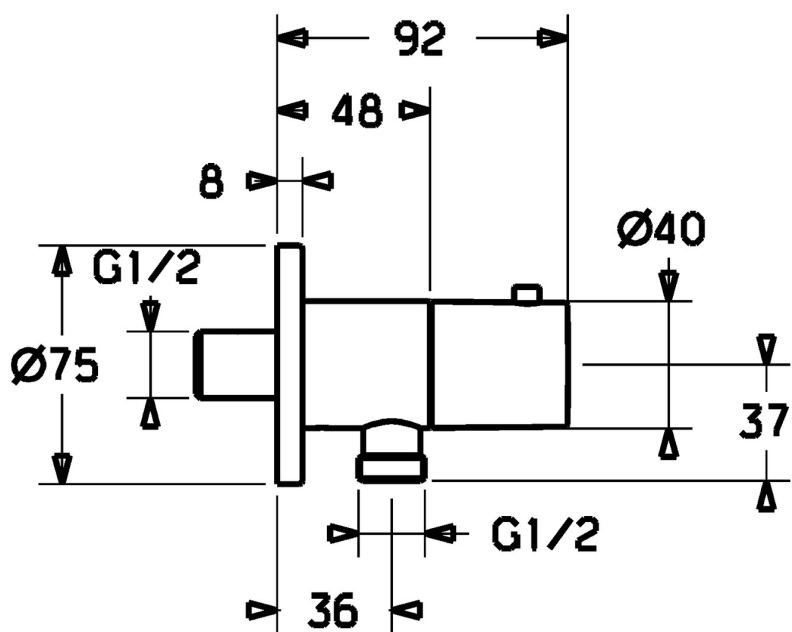

EAN: 4015474250321
static.hansa.com/51570173

- Shower solutions
- Accessories
- Wall mounted
- Chrome
- Wall connection elbow
- Non-return valve(s), Ceramic head part for flow control
- Direct connection
- Round rosette
- protected against back-flow in domestic use (according to DIN EN 1717)

Technical data

Technical properties

DN-size (nominal dimension)	DN15
Hot water supply	max. +80°C
Working pressure	0.5-10 bar
Connection size	G1/2
Diameter	75 mm
Backflow prevention (EN1717)	EB

Approvals and Declarations

Declaration of conformity	DoC
---------------------------	-----

Spare parts

SP51570173

	Name	Code
01	Handle	59913349
02	Headpart, G1/2	59913457
03	Non-return valve	59905714
04	Cover flange, d 75 mm	59913246