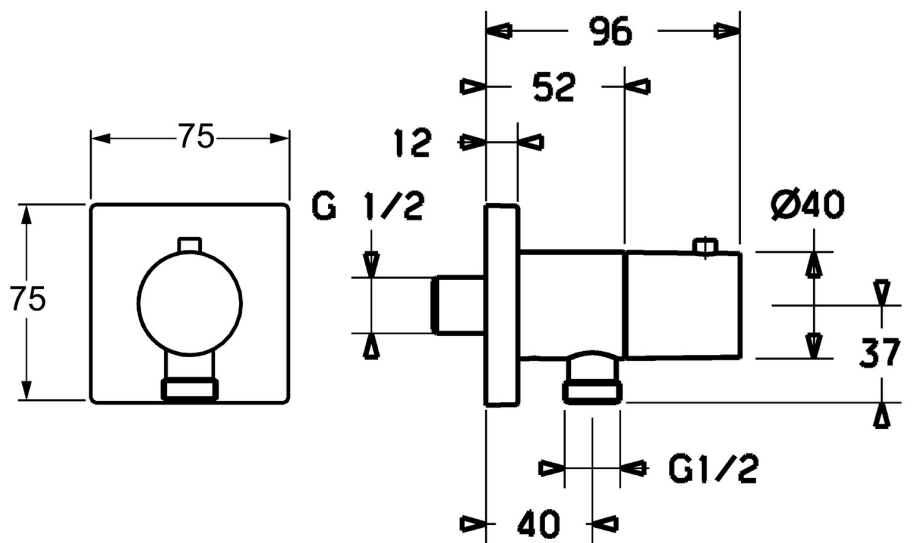

EAN: 4015474188907
static.hansa.com/51570172

- Shower solutions
- Accessories
- Wall mounted
- Chrome
- Wall connection elbow
- Non-return valve(s), Ceramic head part for flow control
- Direct connection
- Square rosette
- protected against back-flow in domestic use (according to DIN EN 1717)

Technical data

Technical properties

DN-size (nominal dimension)	DN15
Hot water supply	max. +80°C
Working pressure	0.5-10 bar
Connection size	G1/2
Backflow prevention (EN1717)	EB

Approvals and Declarations

Declaration of conformity	DoC
---------------------------	-----

Spare parts

SP51570172

	Name	Code
1.1	Screw, M5x8, SW2.5	59904755
1.2	O-ring, d 27x2	59901532
2	Non-return valve	59905714
3	Thread nipple	59913658
4	Headpart, G1/2	59913491
4.1	Adapter White	59910235
4.2	Tightening nut, d35.5xM24x1	59912023
5	Handle	59913349
6	Connector	59906277
6.1	O-ring, d 11x1.5 Discontinued	59911253
N.I.	Fixing part	59913599
N.I.	Cover plate, 75x75 mm	59913326