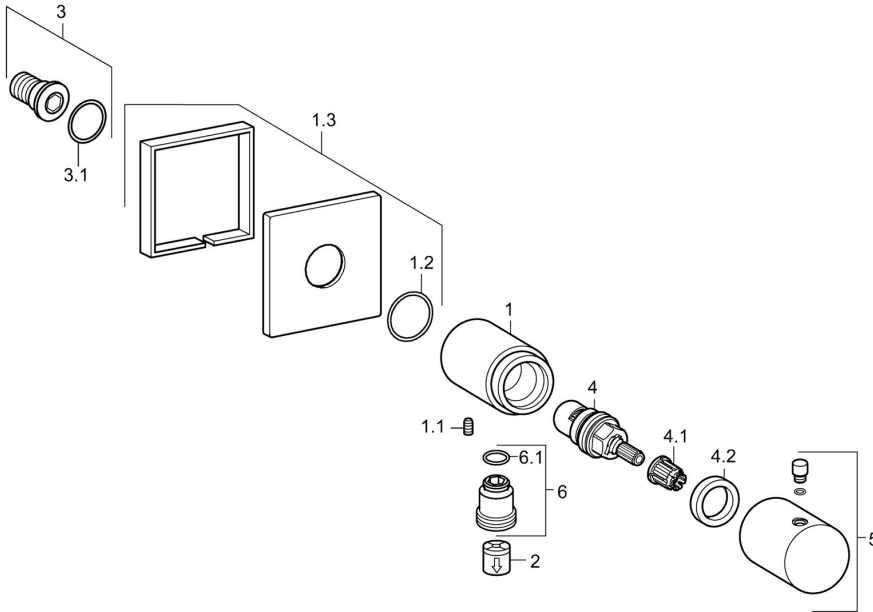

EAN: 4015474188907
static.hansa.com/51570172

- Shower solutions
- Accessories
- Wall mounted
- Chrome
- Wall connection elbow
- Non-return valve(s), Ceramic head part for flow control
- Direct connection
- Square rosette
- protected against back-flow in domestic use (according to DIN EN 1717)

Technical data

Technical properties

DN-size (nominal dimension)	DN15
Hot water supply	max. +80°C
Working pressure	0.5-10 bar
Connection size	G1/2
Backflow prevention (EN1717)	EB

Approvals and Declarations

Declaration of conformity	DoC
---------------------------	-----

Spare parts

SP51570172

	Name	Code
1.1	Screw, M5x8, SW2.5	59904755
1.2	O-ring, d 27x2	59901532
2	Non-return valve	59905714
3	Thread nipple	59913658
4	Headpart, G1/2	59913491
4.1	Adapter White	59910235
4.2	Tightening nut, d35.5xM24x1	59912023
5	Handle	59913349
6	Connector	59906277
6.1	O-ring, d 11x1.5 Discontinued	59911253
N.I.	Fixing part	59913599
N.I.	Cover plate, 75x75 mm	59913326