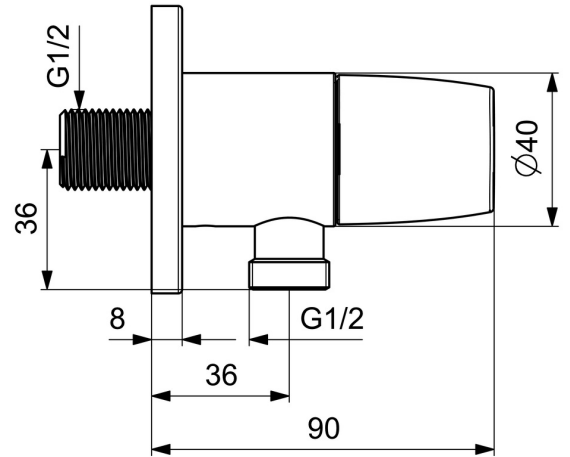

EAN: 4057304007972
static.hansa.com/51570163

- Shower solutions
- Accessories
- Wall mounted
- Chrome
- Wall connection elbow
- Non-return valve(s), Ceramic head part for flow control
- Direct connection
- Round rosette
- protected against back-flow in domestic use (according to DIN EN 1717)

Technical data

Technical properties

DN-size (nominal dimension)	DN15
Hot water supply	max. +80°C
Working pressure	0.5-10 bar
Connection size	G1/2
Backflow prevention (EN1717)	EB
Material	Brass

Regulations