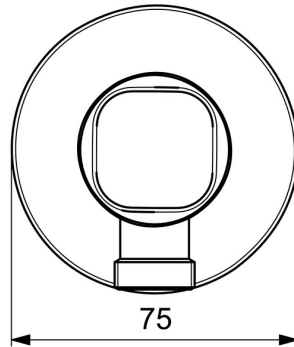

EAN: 4057304007972
static.hansa.com/51570163

- Shower solutions
- Accessories
- Wall mounted
- Chrome
- Wall connection elbow
- Non-return valve(s), Ceramic head part for flow control
- Direct connection
- Round rosette
- protected against back-flow in domestic use (according to DIN EN 1717)

Technical data

Technical properties

DN-size (nominal dimension)	DN15
Hot water supply	max. +80°C
Working pressure	0.5-10 bar
Connection size	G1/2
Backflow prevention (EN1717)	EB
Material	Brass

Regulations