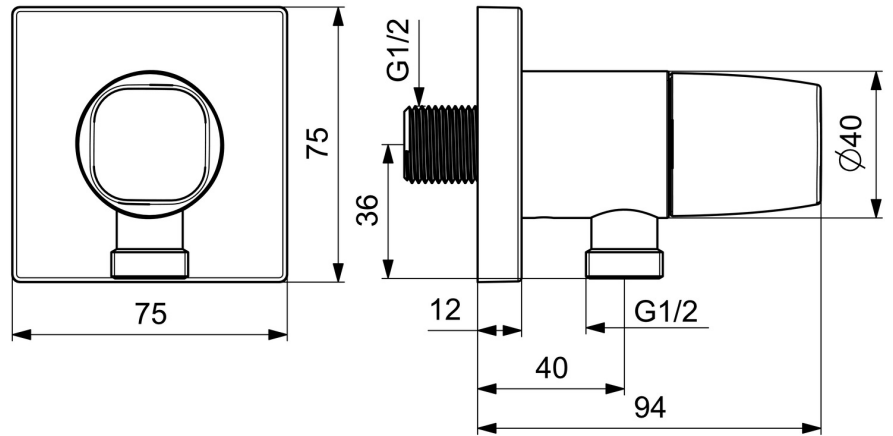

EAN: 4057304007989  
[static.hansa.com/51570162](https://static.hansa.com/51570162)

- Shower solutions
- Accessories
- Wall mounted
- Chrome
- Wall connection elbow
- Non-return valve(s), Ceramic head part for flow control
- Direct connection
- Square rosette
- protected against back-flow in domestic use (according to DIN EN 1717)

## Technical data

### Technical properties

|                              |                   |
|------------------------------|-------------------|
| DN-size (nominal dimension)  | <b>DN15</b>       |
| Hot water supply             | <b>max. +80°C</b> |
| Working pressure             | <b>0.5-10 bar</b> |
| Connection size              | <b>G1/2</b>       |
| Backflow prevention (EN1717) | <b>EB</b>         |
| Material                     | <b>Brass</b>      |