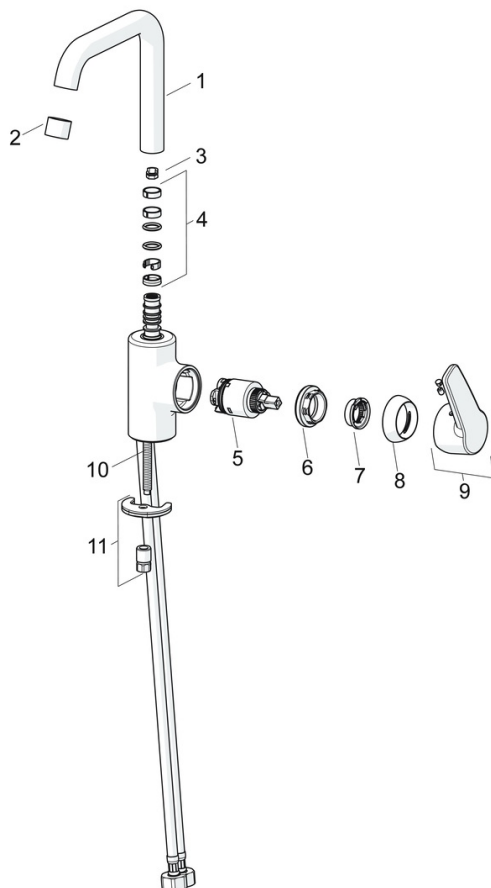

Spare parts

SP51542293

	Name	Code
01	Spout	59914427
02	Aerator, M22x1 STD HC PCA, 6 l/min	59914428
03	Spout overturning stopper, 60° /0°	59914264
03	Spout overturning stopper, 120° Discontinued	59914429
04	Sealing kit for spout	59914431
05	Cartridge, 3.5 Classic	59913075
06	Tightening nut, M40x1	1003409V
07	Temperature adjustment limiter	59912325
08	Covering cap, 33x3 mm	59912504
09	Lever Discontinued	59914430
10	Fixing screw, M8x1, L=140	59912474
11	Fixing set	59910749
N.I.	Pop-up waste, (2019-)	59914764