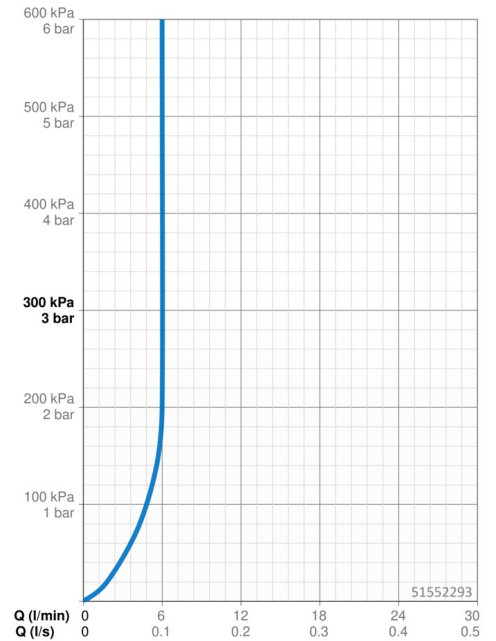

Technical data

Flow properties

Flow-rate at 3 bar (with flow controller) **6.0 l/min**

Technical properties

DN-size (nominal dimension) **DN15**
Hot water supply **max. +80°C**
Working pressure **0.5-10 bar**
Connection size **G3/8**
Projection **152 mm**
Backflow prevention (EN1717) **AA**
Material **Brass**

Regulations

EN standard **EN 817**
Noise class **I (ISO3822)**

Approvals and Declarations

DVGW **NW-6506BP0361**
ABP **P-IX 38495/IA**
Declaration of conformity **DoC**
EPD **S-P-06391**