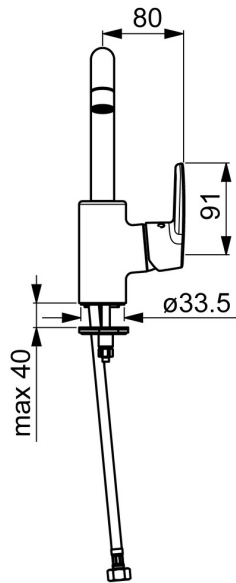

EAN: 4057304002977
static.hansa.com/51552293

- Washbasin
- Single-lever, side operated
- Deck mounted
- Chrome
- Swivel spout, Swivel range limiting option
- PCA® - constant flow rate regardless of pressure variations
- Hot/Cold symbols, Single operating lever/handle
- Pop-up waste with draw-rod
- Limitation option for maximum temperature and flow-rate, Adjustable hot water stop (included, retrofittable)
- ø 35 mm ceramic cartridge for flow and temperature control
- Flexible inlet pipes
- Inner body made of DZR brass, Rapid installation system

Technical data

Flow properties

Flow-rate at 3 bar (with flow controller) **6.0 l/min**

Technical properties

DN-size (nominal dimension) **DN15**
 Hot water supply **max. +80°C**
 Working pressure **0.5-10 bar**
 Connection size **G3/8**
 Projection **152 mm**
 Backflow prevention (EN1717) **AA**
 Material **Brass**

	Name	Code
01	Spout	59914427
02	Aerator, M22x1 STD HC PCA, 6 l/min	59914428
03	Spout overturning stopper, 60° /0°	59914264
03	Spout overturning stopper, 120° Discontinued	59914429
04	Sealing kit for spout	59914431
05	Cartridge, 3.5 Classic	59913075
06	Tightening nut, M40x1	1003409V
07	Temperature adjustment limiter	59912325
08	Covering cap, 33x3 mm	59912504
09	Lever Discontinued	59914430
10	Fixing screw, M8x1, L=140	59912474
11	Fixing set	59910749
N.I.	Pop-up waste, (2019-)	59914764