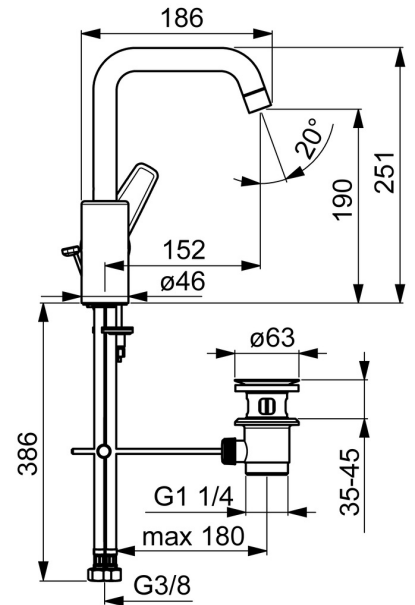

EAN: 4057304002977
static.hansa.com/51552293

- Washbasin
- Single-lever, side operated
- Deck mounted
- Chrome
- Swivel spout, Swivel range limiting option
- PCA® - constant flow rate regardless of pressure variations
- Hot/Cold symbols, Single operating lever/handle
- Pop-up waste with draw-rod
- Limitation option for maximum temperature and flow-rate, Adjustable hot water stop (included, retrofittable)
- ø 35 mm ceramic cartridge for flow and temperature control
- Flexible inlet pipes
- Inner body made of DZR brass, Rapid installation system

Technical data

Flow properties

Flow-rate at 3 bar (with flow controller) **6.0 l/min**

Technical properties

DN-size (nominal dimension) **DN15**
 Hot water supply **max. +80°C**
 Working pressure **0.5-10 bar**
 Connection size **G3/8**
 Projection **152 mm**
 Backflow prevention (EN1717) **AA**
 Material **Brass**

	Name	Code
01	Spout	59914427
02	Aerator, M22x1 STD HC PCA, 6 l/min	59914428
03	Spout overturning stopper, 60° /0°	59914264
03	Spout overturning stopper, 120° Discontinued	59914429
04	Sealing kit for spout	59914431
05	Cartridge, 3.5 Classic	59913075
06	Tightening nut, M40x1	1003409V
07	Temperature adjustment limiter	59912325
08	Covering cap, 33x3 mm	59912504
09	Lever Discontinued	59914430
10	Fixing screw, M8x1, L=140	59912474
11	Fixing set	59910749
N.I.	Pop-up waste, (2019-)	59914764